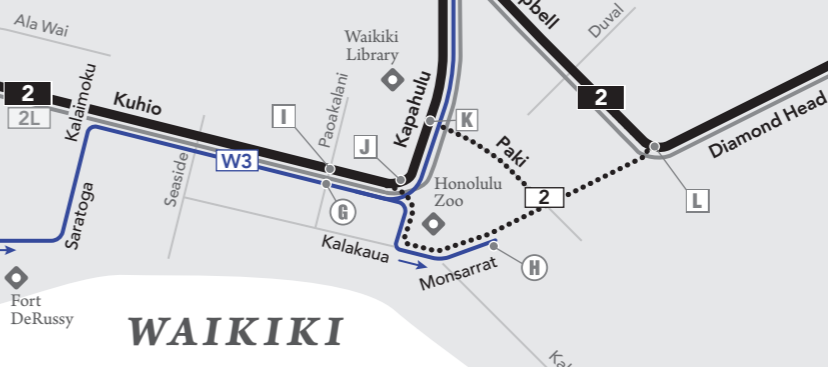

# DOWNTOWN

# ALA MOANA

## Legend

- 2** Route 2
- ..... 2 ..... selected trips
- 2L Route 2L  
limited stops  
Weekday  
6:00 a.m - 6:00 p.m.
- W3 Route W3
- Timepoint
- Transit Hub
- Medical Facility
- College/University
- School
- Key Destination
- State Capitol

# DIAMOND HEAD