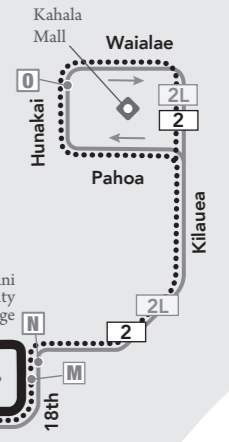

## Legend

- 2** Route 2
- ..... 2 ..... selected trips
- 2L Route 2L  
limited stops  
Weekday  
6:00 a.m - 6:00 p.m.
- W3 Route W3
- Timepoint
- Transit Hub
- Medical Facility
- College/University
- School
- Key Destination
- State Capitol

Peak-Hour Route

www.thebus.org

schematic map - not to scale