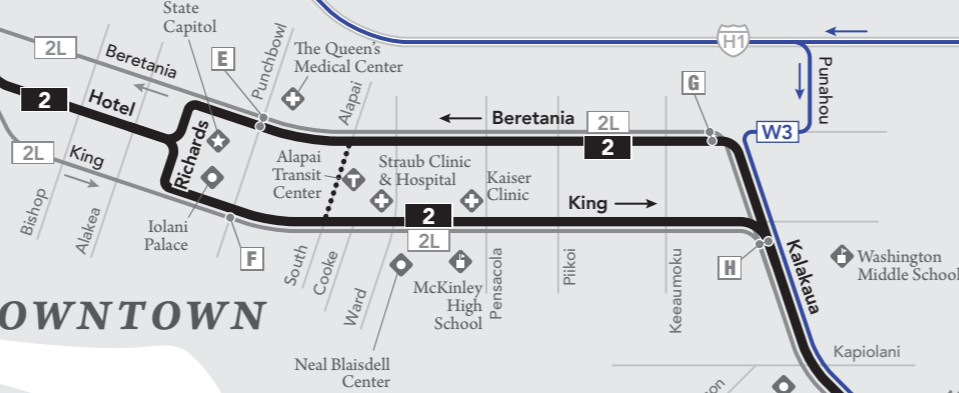

# DOWNTOWN

# ALA MOANA

## Legend

- 2** Route 2
- ..... 2 ..... selected trips
- 2L Route 2L  
limited stops  
Weekday  
6:00 a.m - 6:00 p.m.
- W3 Route W3
- Timepoint
- Transit Hub
- Medical Facility
- College/University
- School
- Key Destination
- State Capitol