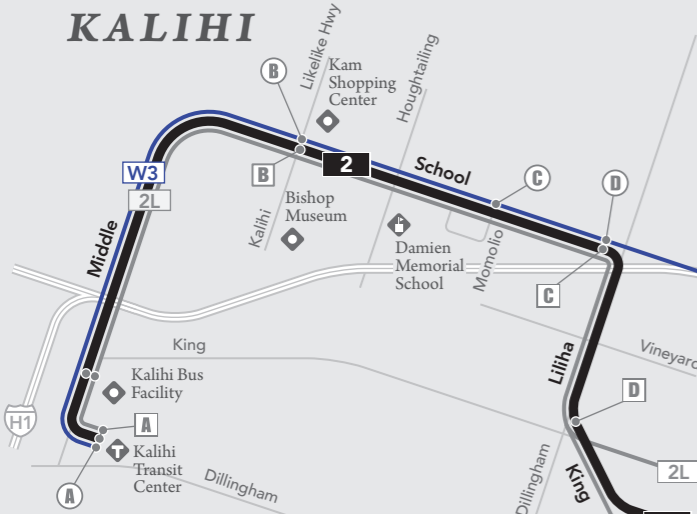

# DOWNTOWN

# ALA MOANA

## Legend

- 2** Route 2
- ..... 2 ..... selected trips
- 2L Route 2L  
limited stops  
Weekday  
6:00 a.m - 6:00 p.m.
- W3 Route W3
- Timepoint
- Transit Hub
- Medical Facility
- College/University
- School
- Key Destination
- State Capitol

# DIAMOND HEAD