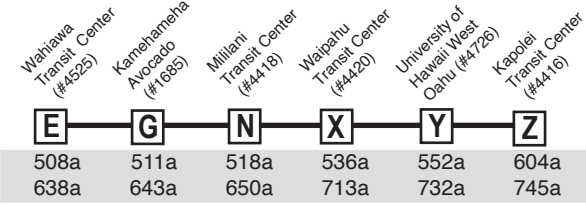

Route 99 Wahiawa - Mililani - Waipahu - Kapolei Express

A.M. Weekday Only: To Kapolei Transit Center **P.M. Weekday Only: To Wahiawa Transit Center**

Route 99 Destination Signs

AM: 99 EXPRESS KAPOLEI TRANSIT CENTER
 PM: 99 EXPRESS WAHIAWA TRANSIT CENTER