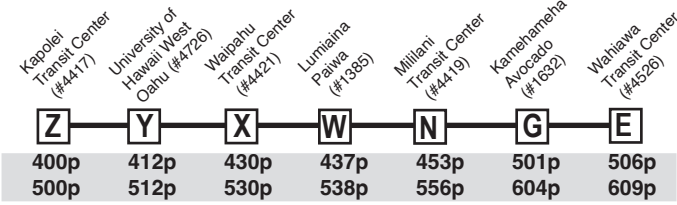

Route 99 Wahiawa - Mililani - Waipahu - Kapolei Express

A.M. Weekday Only: To Kapolei Transit Center **P.M. Weekday Only: To Wahiawa Transit Center**

Route 99 Destination Signs

AM: 99 EXPRESS KAPOLEI TRANSIT CENTER
 PM: 99 EXPRESS WAHIAWA TRANSIT CENTER