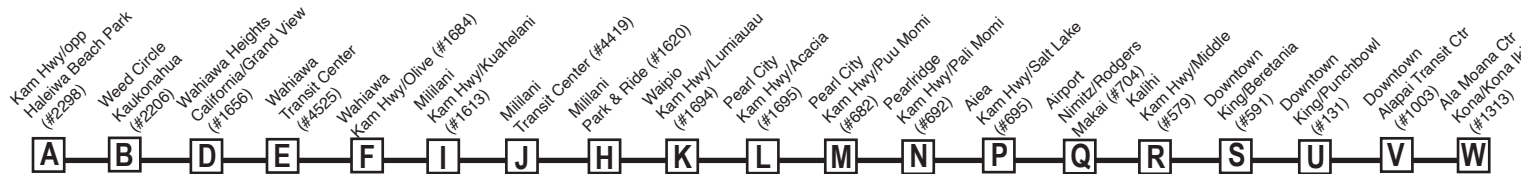

Route 51 Honolulu - Wahiawa and Route 52 Honolulu - Mililani - Haleiwa

Effective 6/2/24

State Holiday: Eastbound: To Downtown/Alapai Transit Center/Ala Moana Center

51	.....	.....	425a	433a	434a	443a	447a	.....	503a	507a	509a	515a	517a	525a	531a	541a	545a	.....	553a
51	.....	.....	440a	448a	449a	458a	502a	.....	518a	522a	524a	530a	532a	540a	546a	556a	600a	.....	608a
52	● 443a	447a	.....	502a	.....	.....	.....	.....	.....	.....	.....	.....	.....	.....	.....	.....	.....	.....	.....
51	.....	.....	502a	503a	512a	516a	.....	.....	532a	536a	538a	544a	546a	554a	600a	610a	614a	.....	622a
51	.....	.....	514a	515a	524a	528a	.....	.....	544a	548a	550a	556a	558a	606a	612a	622a	626a	.....	634a
51	.....	.....	518a	526a	527a	536a	540a	.....	556a	600a	602a	608a	610a	618a	624a	634a	638a	.....	646a
52	● 519a	523a	.....	538a	.....	.....	.....	.....	.....	.....	.....	.....	.....	.....	.....	.....	.....	.....	.....
51	.....	.....	.....	538a	539a	548a	552a	.....	608a	612a	614a	620a	622a	630a	637a	647a	651a	.....	659a
51	.....	.....	544a	552a	553a	602a	606a	.....	622a	626a	628a	635a	638a	647a	654a	704a	708a	.....	716a
51	.....	.....	600a	608a	609a	618a	622a	.....	638a	642a	644a	651a	654a	703a	710a	721a	725a	.....	733a
52	● 619a	.....	.....	638a	639a	648a	652a	658a	.....	.....	.....	.....	.....	.....	717a	727a	733a	.....	741a
51	.....	.....	630a	638a	639a	648a	652a	.....	708a	712a	714a	721a	724a	733a	740a	751a	755a	.....	803a
52	● 645a	.....	.....	704a	705a	714a	718a	724a	.....	.....	.....	.....	.....	.....	743a	753a	759a	.....	807a
51	.....	.....	700a	708a	709a	718a	722a	.....	740a	744a	746a	753a	756a	805a	812a	823a	829a	.....	837a
52	● 715a	.....	.....	735a	736a	746a	750a	756a	.....	.....	.....	.....	.....	.....	815a	825a	831a	.....	839a
51	.....	.....	732a	740a	741a	750a	754a	.....	.....	.....	.....	.....	.....	.....	844a	855a	902a	905a	.....
52	● 745a	.....	.....	805a	806a	816a	820a	826a	.....	.....	.....	.....	.....	.....	845a	855a	903a	.....	911a
51	.....	.....	802a	810a	811a	820a	824a	.....	842a	846a	848a	855a	858a	908a	916a	927a	934a	937a	.....
52	.....	820a	.....	836a	837a	847a	851a	857a	.....	.....	.....	.....	.....	916a	928a	937a	.....	.....	945a
51	.....	832a	.....	840a	841a	850a	854a	.....	912a	918a	921a	930a	933a	944a	952a	1003a	1010a	1013a	.....
52	.....	850a	.....	909a	910a	920a	924a	930a	.....	.....	.....	.....	.....	.....	949a	1001a	1010a	.....	1018a
51	.....	907a	.....	915a	917a	927a	932a	.....	950a	956a	959a	1008a	1011a	1022a	1030a	1041a	1048a	1051a	.....
52	.....	920a	.....	939a	940a	950a	954a	1000a	.....	.....	.....	.....	.....	.....	1019a	1031a	1040a	.....	1048a
51	.....	942a	.....	950a	952a	1002a	1007a	.....	1025a	1031a	1034a	1043a	1046a	1057a	1105a	1116a	1123a	1126a	.....
52	.....	950a	.....	1009a	1010a	1020a	1024a	1030a	.....	.....	.....	.....	.....	.....	1049a	1101a	1110a	.....	1118a
51	.....	1022a	.....	1030a	1032a	1042a	1047a	.....	1105a	1111a	1114a	1123a	1126a	1137a	1145a	1156a	1203p	1206p	.....
52	.....	1020a	.....	1039a	1040a	1050a	1054a	1100a	.....	.....	.....	.....	.....	.....	1119a	1131a	1140a	.....	1148a
51	.....	1050a	.....	1109a	1110a	1120a	1124a	1130a	.....	.....	.....	.....	.....	.....	1149a	1201p	1210p	.....	1218p
52	.....	1102a	.....	1110a	1112a	1122a	1127a	.....	1145a	1151a	1154a	1203p	1206p	1217p	1225p	1236p	1243p	1246p	.....
51	.....	1125a	.....	1144a	1146a	1157a	1201p	1207p	.....	.....	.....	.....	.....	.....	1226p	1238p	1247p	.....	1255p
52	.....	1142a	.....	1150a	1152a	1202p	1207p	.....	1225p	1231p	1234p	1243p	1246p	1257p	105p	116p	123p	126p	.....
51	.....	1155a	.....	1214p	1216p	1227p	1231p	1237p	.....	.....	.....	.....	.....	.....	1256p	108p	117p	.....	125p
52	.....	1230p	.....	1232p	1236p	1242p	1247p	.....	105p	111p	114p	123p	126p	137p	145p	156p	203p	206p	.....
51	.....	1225p	.....	1244p	1246p	1257p	101p	107p	.....	.....	.....	.....	.....	.....	126p	138p	147p	.....	155p
51	.....	1232	◆ 110p	112p	122p	127p	.....	.....	145p	150p	153p	202p	205p	216p	224p	235p	242p	245p	.....