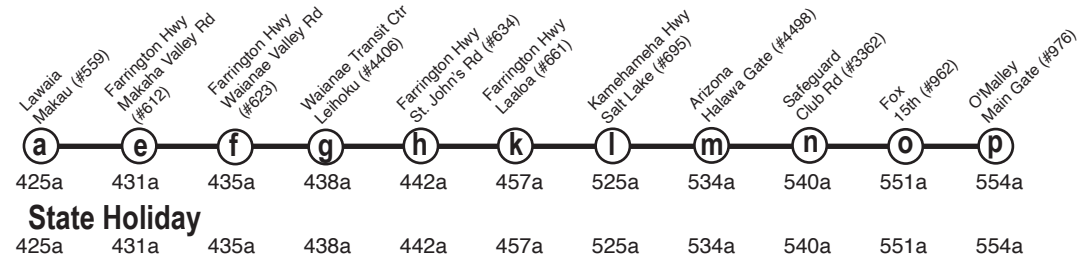

Route PH1 Waianae Coast - Pearl Harbor Express

Effective 3/3/24

A.M. Weekday/State Holiday: Eastbound from Makaha to Pearl Harbor

AM To Pearl Harbor: PH1 EXPRESS PEARL HARBOR
 PM To the Waianae Coast: PH1 EXPRESS KAPOLEI MAKAHA

NOTE: Service on Route PH1 does not operate on New Year's Day, Martin Luther King Jr. Day, Presidents' Day, Memorial Day, Juneteenth National Independence Day, Independence Day, Labor Day, Discoverers' Day, Veterans' Day, Thanksgiving Day, Christmas Day and during emergency military base closures.

P.M. Weekday/State Holiday: Westbound from Pearl Harbor to Makaha