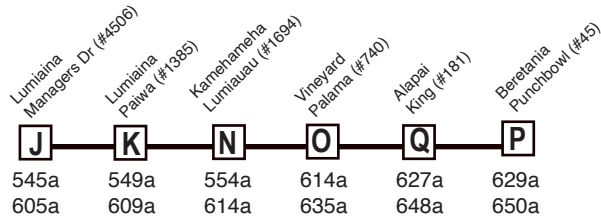

Route 96A Paiwa - Waikele Express (Formerly Route 103) Effective 8/21/22

A.M. Weekday: To Downtown

P.M. Weekday: To Waikele

A.M. State Holiday: To Downtown

P.M. State Holiday: To Waikele

Route 96A Destination Signs

AM: 96A EXPRESS DOWNTOWN

PM: 96A EXPRESS WAIKELE

Bold indicates PM service.
Schedule to change without notice.
All buses are lift and bicycle rack equipped.