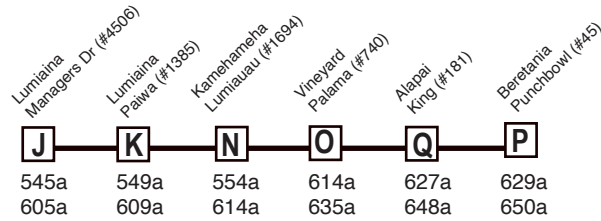

Route 96A Paiwa - Waikele Express (Formerly Route 103) Effective 8/21/22

A.M. Weekday: To Downtown

P.M. Weekday: To Waikele

A.M. State Holiday: To Downtown

P.M. State Holiday: To Waikele

Route 96A Destination Signs

AM: 96A EXPRESS DOWNTOWN

PM: 96A EXPRESS WAIKELE

Bold indicates PM service.
Schedule to change without notice.
All buses are lift and bicycle rack equipped.