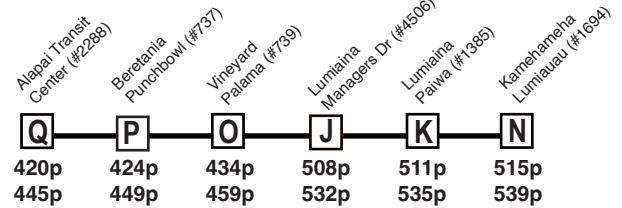

Route 96A Paiwa - Waikele Express (Formerly Route 103) Effective 8/21/22

A.M. Weekday: To Downtown

P.M. Weekday: To Waikele

A.M. State Holiday: To Downtown

P.M. State Holiday: To Waikele

Route 96A Destination Signs

AM: 96A EXPRESS DOWNTOWN

PM: 96A EXPRESS WAIKELE

Bold indicates PM service.
Schedule to change without notice.
All buses are lift and bicycle rack equipped.