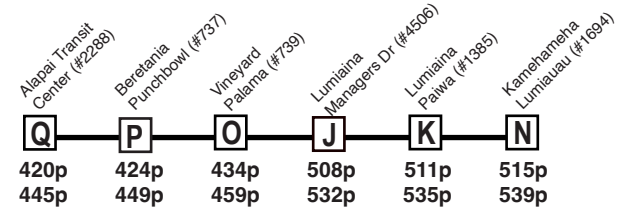

Route 96A Paiwa - Waikele Express (Formerly Route 103) Effective 8/21/22

A.M. Weekday: To Downtown

P.M. Weekday: To Waikele

A.M. State Holiday: To Downtown

P.M. State Holiday: To Waikele

Route 96A Destination Signs

AM: 96A EXPRESS DOWNTOWN

PM: 96A EXPRESS WAIKELE

Bold indicates PM service.
Schedule to change without notice.
All buses are lift and bicycle rack equipped.