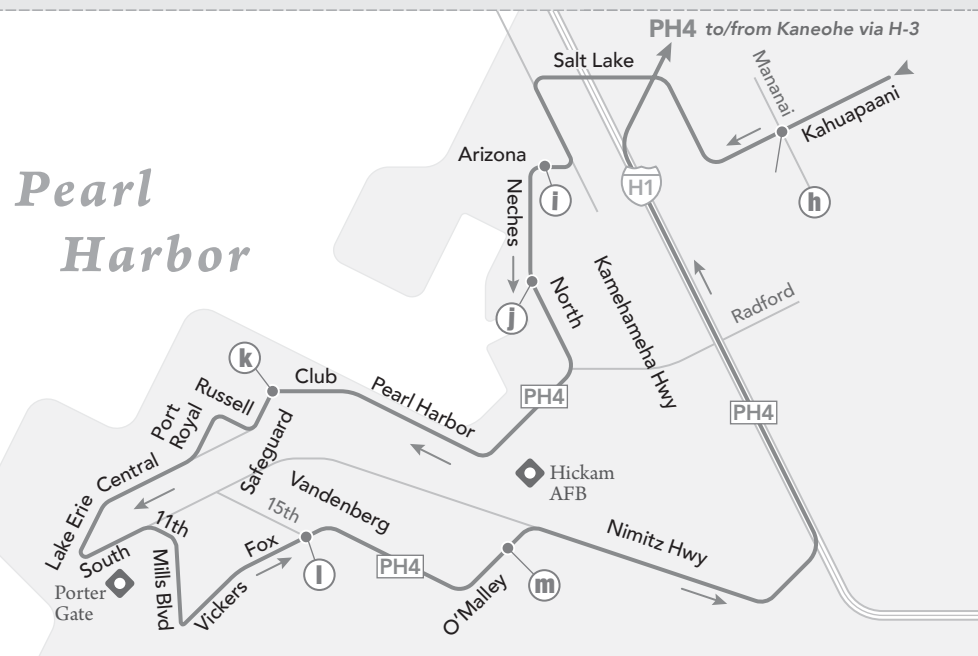

Pearl Harbor

DOWNTOWN HONOLULU

Legend

- Route 85
- Route 86
- Route 87
- Route 88
- Route 89
- Route PH4

Peak-Hour Routes

- Timepoint
- Transit Hub
- Medical Facility
- College/University
- School
- Key Destination
- State Capitol

schematic map - not to scale