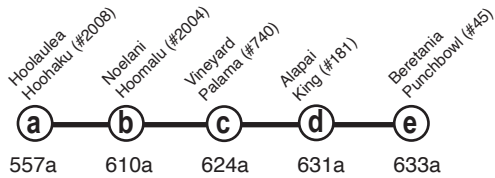

# Route 90 Pearl City Express Effective 3/3/24

## Weekday AM: To Downtown PM: To Pearl City

## State Holiday AM: To Downtown PM: To Pearl City

### Route 90 Destination Signs

Westbound:

AM: To Downtown only - 90 EXPRESS DOWNTOWN

PM: To Pearl City - 90 EXPRESS PEARL CITY

**NOTE** - Numbers next to timepoints are **HEA** (Honolulu Estimated Arrival) stop numbers.