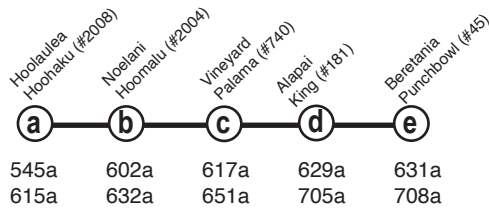

# Route 90 Pearl City Express Effective 3/3/24

## Weekday AM: To Downtown PM: To Pearl City

## State Holiday AM: To Downtown PM: To Pearl City

### Route 90 Destination Signs

Westbound:

AM: To Downtown only - 90 EXPRESS DOWNTOWN

PM: To Pearl City - 90 EXPRESS PEARL CITY

**NOTE** - Numbers next to timepoints are **HEA** (Honolulu Estimated Arrival) stop numbers.