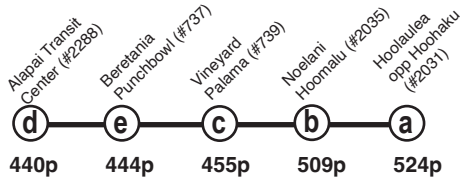

# Route 90 Pearl City Express Effective 3/3/24

## Weekday AM: To Downtown PM: To Pearl City

### Route 90 Destination Signs

Westbound:

AM: To Downtown only - 90 EXPRESS DOWNTOWN

PM: To Pearl City - 90 EXPRESS PEARL CITY

**NOTE** - Numbers next to timepoints are **HEA** (Honolulu Estimated Arrival) stop numbers.