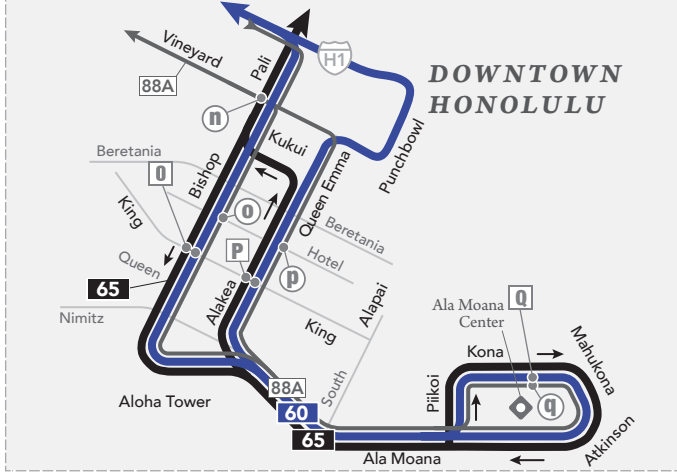

Legend

- **60** **Route 60**
- **65** **Route 65**
- **88A** **Route 88A**
- 51* Buses serving Route 88A also travel parts of Routes 51, 52 & 60. See schedule for details.
- 52*
- 60*

- a **A** Timepoint
- T Transit Hub
- + Medical Facility
- U College/University
- S School
- D Key Destination

HONOLULU
see inset for detail

- D Ala Moana Center
- D Ala Moana
- D Ala Moana