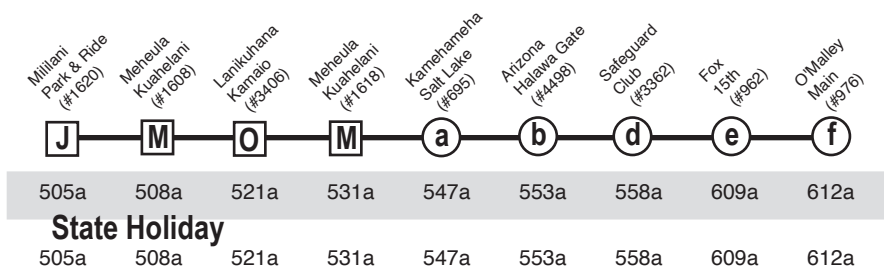

Route PH2 Mililani Town - Pearl Harbor Express

Effective 3/3/24

A.M. Weekday: To Pearl Harbor

P.M. Weekday: To Mililani

Route PH2 Destination Signs

AM:

To Pearl Harbor - PH2 EXPRESS PEARL HARBOR

PM:

To Mililani - PH2 EXPRESS MILILANI

Route PH2 Symbols

Note - Service on Route PH2 does not operate on New Year's Day, Martin Luther King Jr. Day, Presidents' Day, Memorial Day, Juneteenth National Independence Day, Independence Day, Labor Day, Discoverers' Day, Veterans' Day, Thanksgiving Day, Christmas Day and during emergency military base closures.

Bold indicates PM service.

Schedule to change without notice.

All buses are lift and bicycle rack equipped.