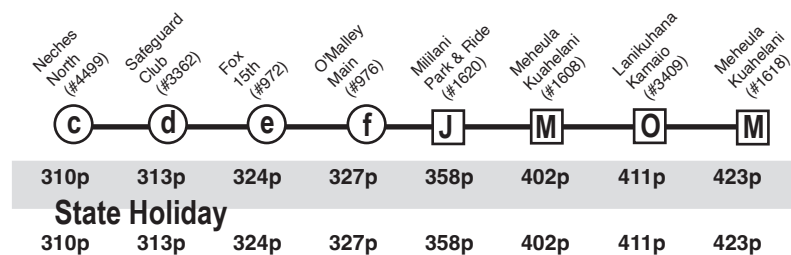

Route PH2 Mililani Town - Pearl Harbor Express

Effective 3/3/24

A.M. Weekday: To Pearl Harbor

P.M. Weekday: To Mililani

Route PH2 Destination Signs

AM:

To Pearl Harbor - PH2 EXPRESS PEARL HARBOR

PM:

To Mililani - PH2 EXPRESS MILILANI

Route PH2 Symbols

Note - Service on Route PH2 does not operate on New Year's Day, Martin Luther King Jr. Day, Presidents' Day, Memorial Day, Juneteenth National Independence Day, Independence Day, Labor Day, Discoverers' Day, Veterans' Day, Thanksgiving Day, Christmas Day and during emergency military base closures.

Bold indicates PM service.

Schedule to change without notice.

All buses are lift and bicycle rack equipped.