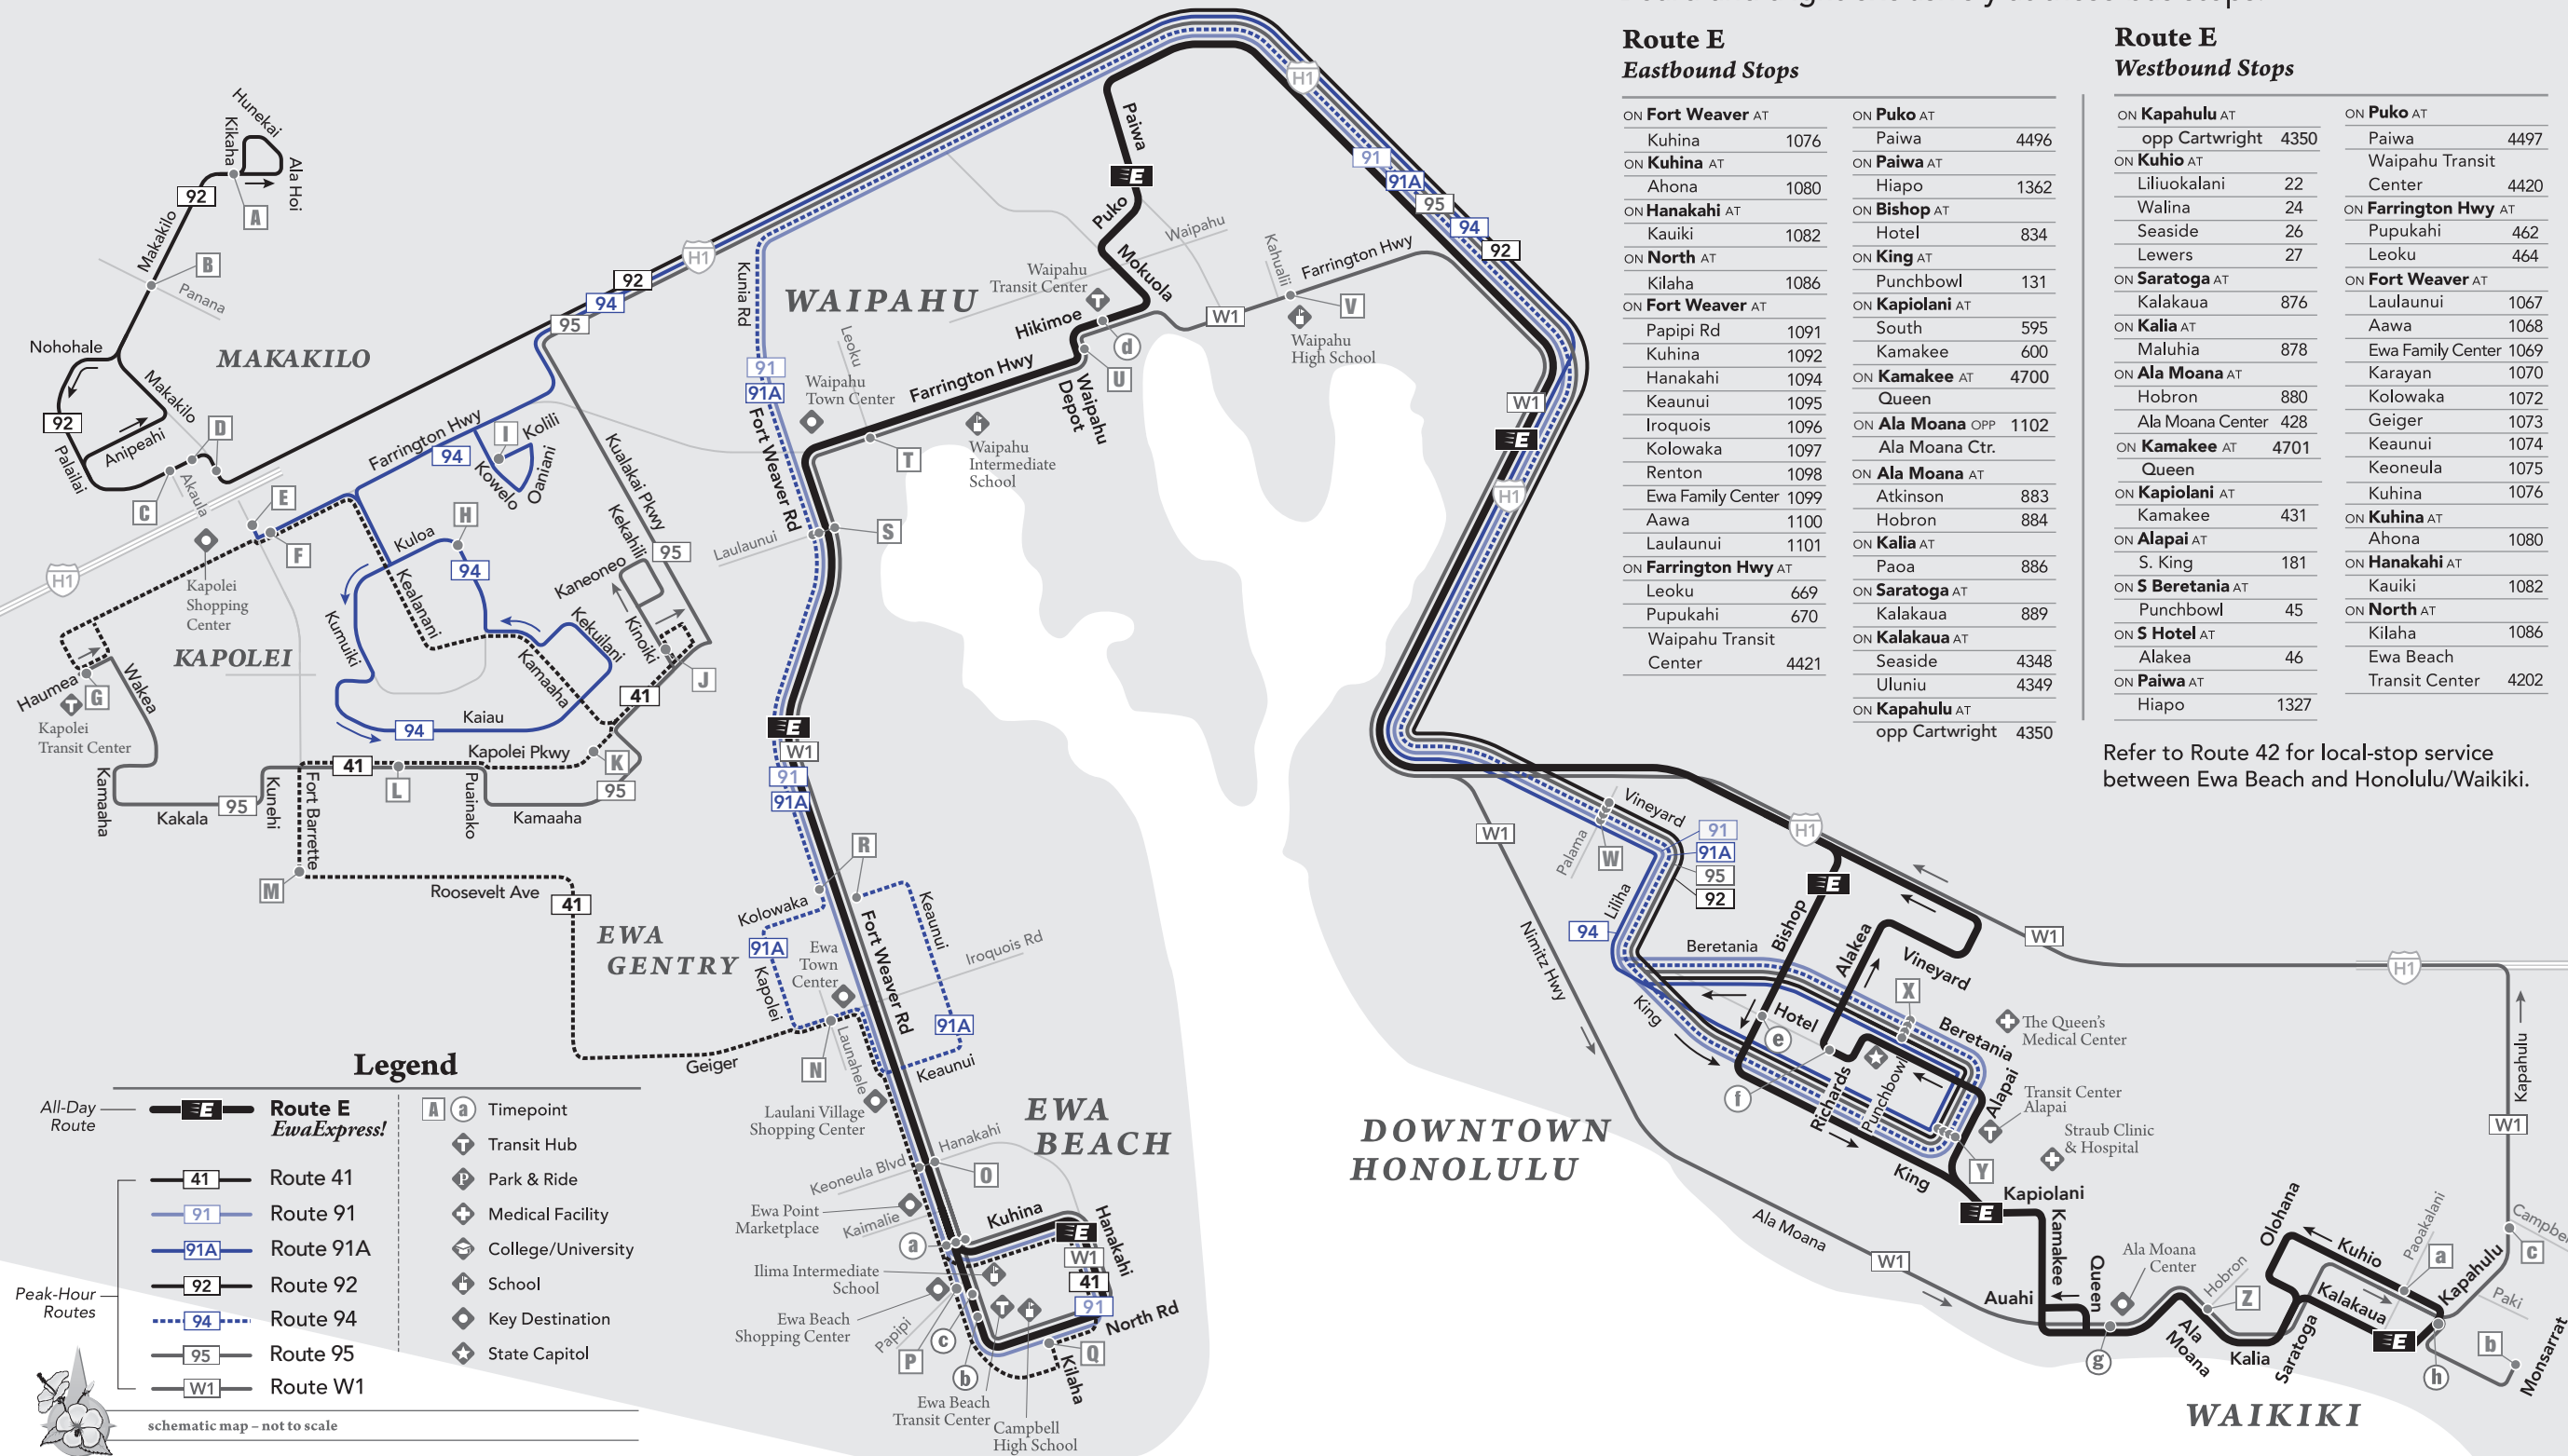

Route E – EwaExpress! makes limited stops for a faster ride!
Board and alight exclusively at these bus stops:

**Route E
Eastbound Stops**

ON Fort Weaver AT	ON Puko AT
Kuhina 1076	Paiwa 4496
ON Kuhina AT	ON Paiwa AT
Ahona 1080	Hiapo 1362
ON Hanakahi AT	ON Bishop AT
Kauiki 1082	Hotel 834
ON North AT	ON King AT
Kilaha 1086	Punchbowl 131
ON Fort Weaver AT	ON Kapiolani AT
Papipi Rd 1091	South 595
Kuhina 1092	Kamakee 600
Hanakahi 1094	ON Kamakee AT
Keaunui 1095	Queen
Iroquois 1096	ON Ala Moana OPP
Kolowaka 1097	Ala Moana Ctr. 1102
Renton 1098	ON Ala Moana AT
Ewa Family Center 1099	Atkinson 883
Aawa 1100	Hobron 884
Laulaunui 1101	ON Kalia AT
ON Farrington Hwy AT	Paoa 886
Leoku 669	ON Saratoga AT
Pupukahi 670	Kalakaua 889
Waipahu Transit Center 4421	ON Kalakaua AT
	Seaside 4348
	Ulunui 4349
	ON Kapahulu AT
	opp Cartwright 4350

**Route E
Westbound Stops**

ON Kapahulu AT	ON Puko AT
opp Cartwright 4350	Paiwa 4497
ON Kuhio AT	Waipahu Transit Center 4420
Liliuokalani 22	ON Farrington Hwy AT
Walina 24	Pupukahi 462
Seaside 26	Leoku 464
Lewers 27	ON Fort Weaver AT
ON Saratoga AT	Kalakaua 876
ON Kalia AT	Laulaunui 1067
ON Ala Moana AT	Aawa 1068
Hobron 880	Ewa Family Center 1069
Ala Moana Center 428	Karayan 1070
ON Kamakee AT	Keolowaka 1072
Queen	Geiger 1073
ON Kapiolani AT	Keaunui 1074
Kamakee 431	Keoneula 1075
ON Alapai AT	Kuhina 1076
S. King 181	ON Kuhina AT
ON S Beretania AT	Ahona 1080
Punchbowl 45	ON Hanakahi AT
ON S Hotel AT	Kauiki 1082
Alakea 46	ON North AT
ON Paiwa AT	Kilaha 1086
Hiapo 1327	Ewa Beach Transit Center 4202

Refer to Route 42 for local-stop service between Ewa Beach and Honolulu/Waikiki.

Legend

- All-Day Route**
- Route E EwaExpress!**
- Route 41**
- Route 91**
- Route 91A**
- Route 92**
- Route 94**
- Route 95**
- Route W1**
- Timepoint**
- Transit Hub**
- Park & Ride**
- Medical Facility**
- College/University**
- School**
- Key Destination**
- State Capitol**

schematic map – not to scale