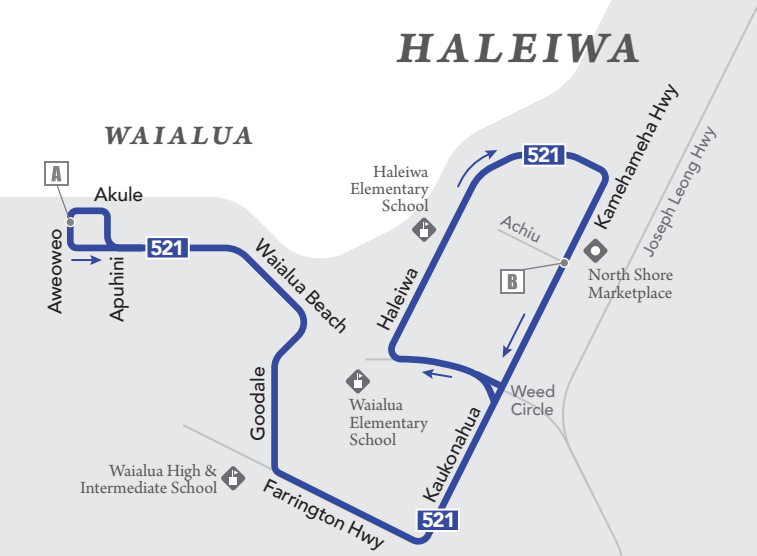

Legend

-  **Route 501**
 -  **Route 503**
 -  **Route 504**
 -  **Route 511**
 -  **Route 511***
 -  **Route 512**
 -  **Route 521**
-  Timepoint
 -  Transit Hub
 -  Park & Ride
 -  Medical Facility
 -  College/University
 -  School
 -  Key Destination
- * Note: Weekday and State Holiday first westbound trip to exit Foote Gate.

www.thebus.org

schematic map – not to scale

HALEIWA

WAIALUA

WHITMORE VILLAGE

WAHIAWA

SCHOFIELD

Connect!

For service between Mililani, Wahiawa and Haleiwa, see the schedule for **Routes 51-52-88A**.

LAUNANI VALLEY

MILILANI MAUKA

MILILANI