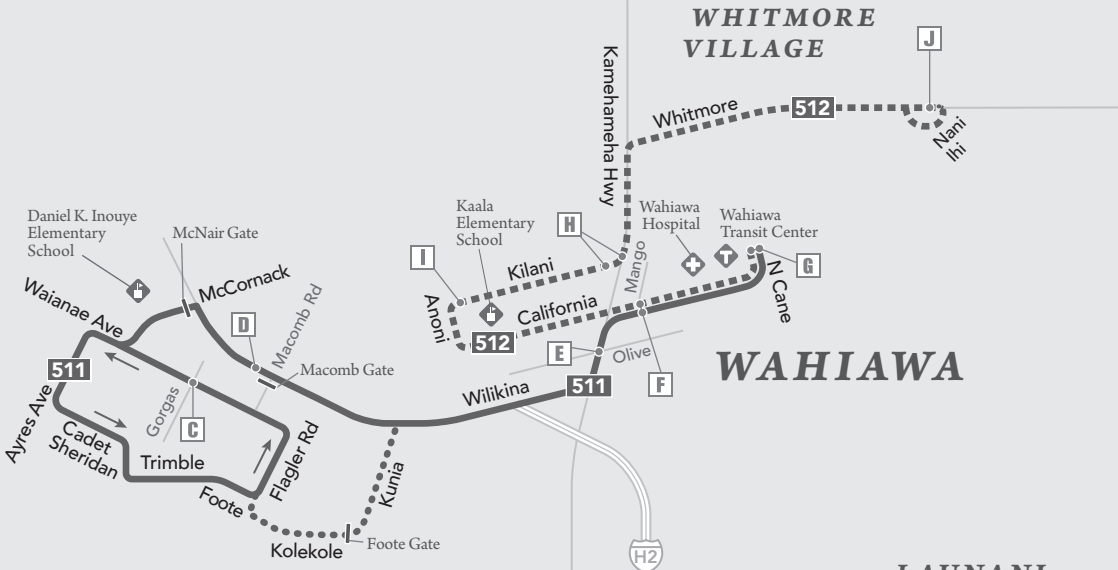

Legend

-  **Route 501**
 -  **Route 503**
 -  **Route 504**
 -  **Route 511**
 -  **Route 511***
 -  **Route 512**
 -  **Route 521**
-  Timepoint
 -  Transit Hub
 -  Park & Ride
 -  Medical Facility
 -  College/University
 -  School
 -  Key Destination
- * Note: Weekday and State Holiday first westbound trip to exit Foote Gate.

www.thebus.org

schematic map – not to scale

HALEIWA

WAIALUA

WHITMORE VILLAGE

WAHIAWA

SCHOFIELD

Connect!

For service between Mililani, Wahiawa and Haleiwa, see the schedule for **Routes 51-52-88A**.

LAUNANI VALLEY

MILILANI MAUKA

MILILANI