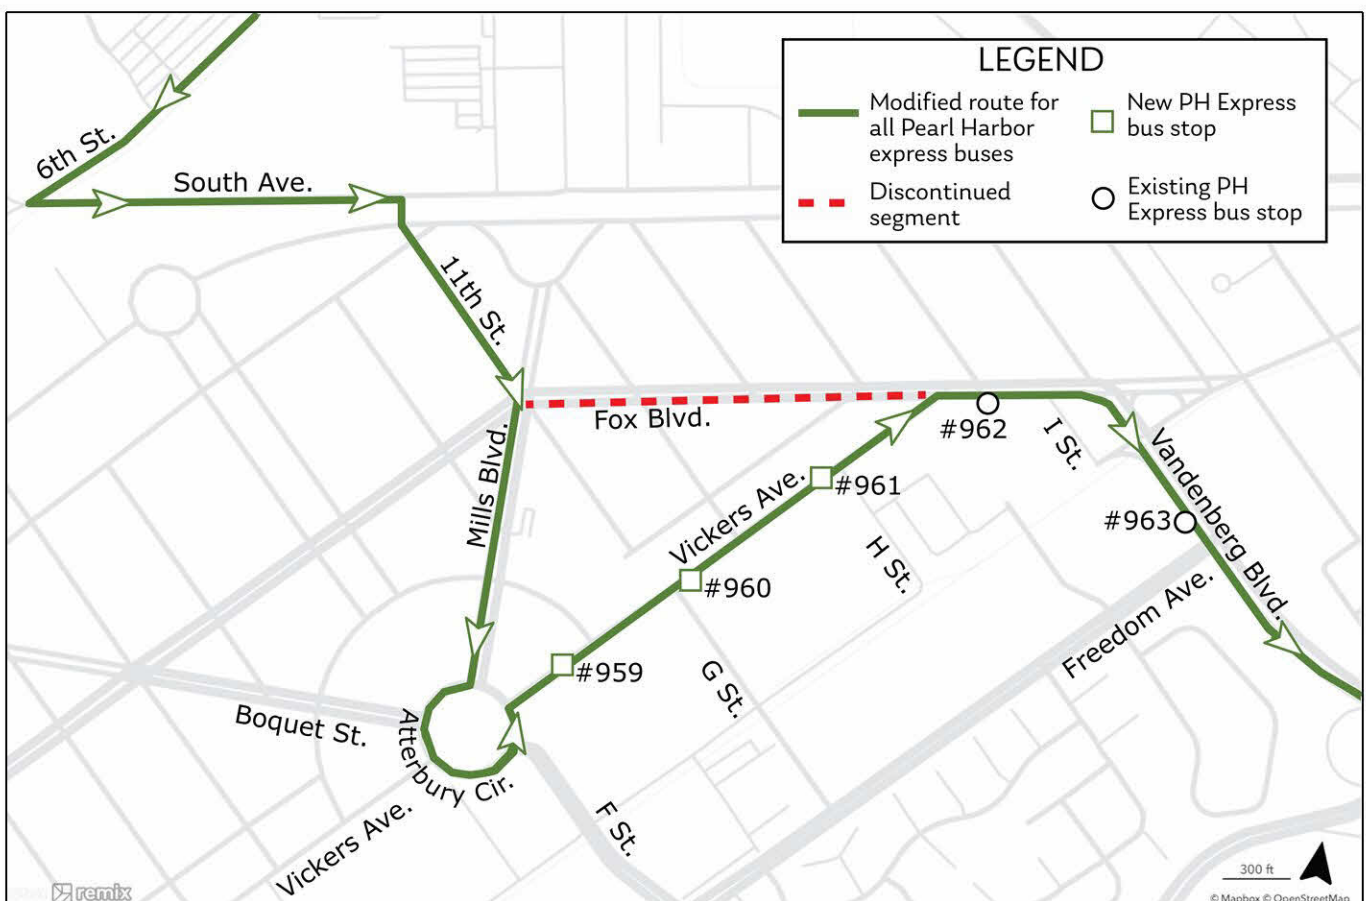

Effective August 21, 2023
TheBus Routing Change
Joint Base Pearl Harbor Hickam (JBPHH)

Pearl Harbor Express Routes:

- PH1 Waianae Coast/Pearl Harbor Express
- PH2 Mililani Town/Pearl Harbor Express
- PH3 Wahiawa Heights/Pearl Harbor Express
- PH4 Kailua/Kahaluu/Pearl Harbor Express
- PH6 Hawaii Kai/Pearl Harbor Express
- PH7 Ewa Beach/Pearl Harbor Express
- PH8 Aloha Stadium Express

JBPHH Routing Changes:

- Discontinue Fox Blvd. segment
- Reroute to serve Vickers Avenue bus stops #959, #960, and #961
- Updated routing: Regular route to 11th St, right Mills Blvd, right Atterbury Cir, right Vickers Ave, right Fox Blvd, continue route.