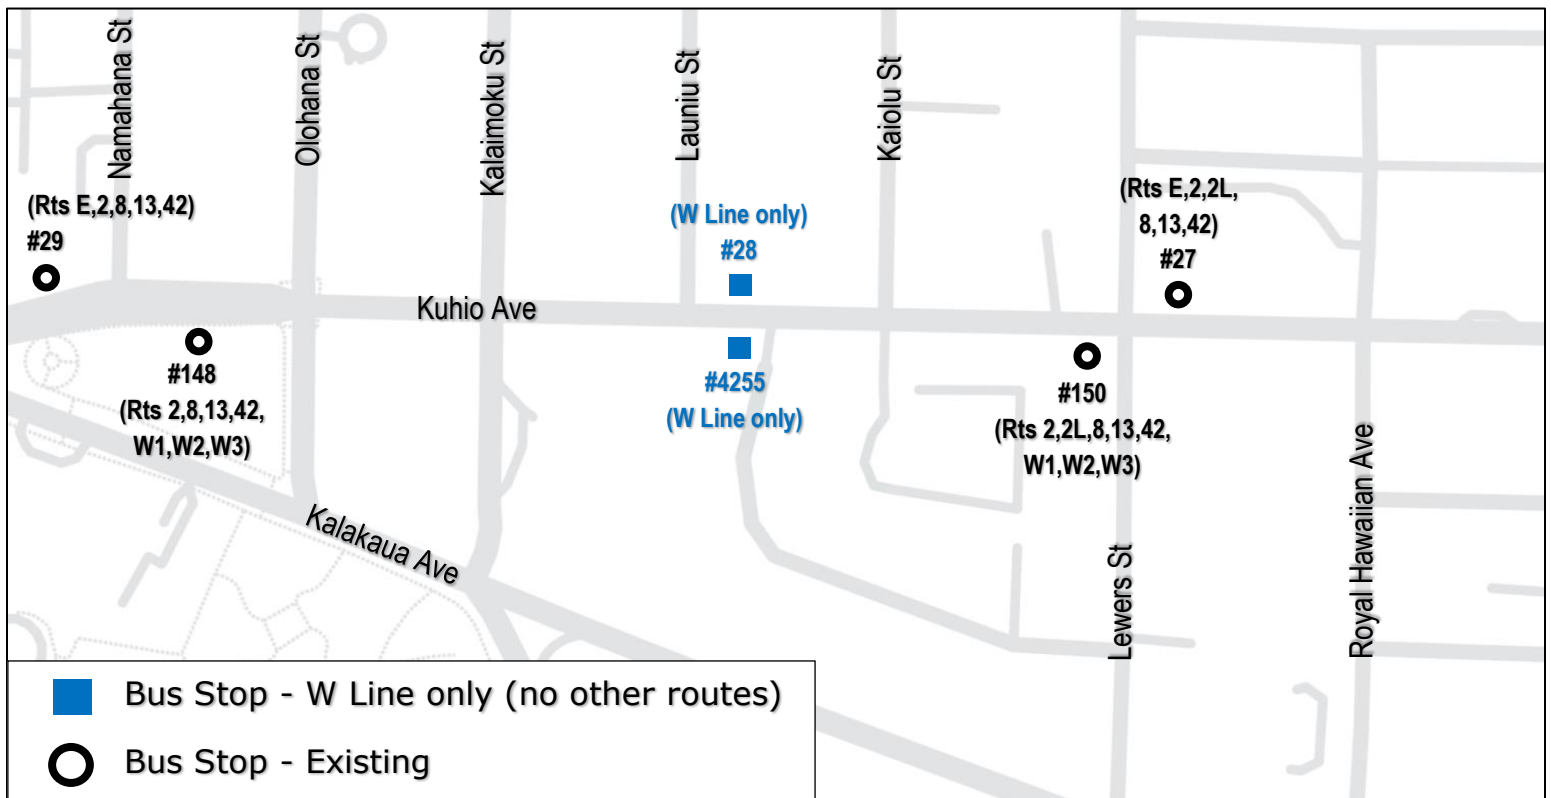

Effective Thursday, October 16, 2025

The following bus stops will only be served by W Line. No other routes will stop there.

Eastbound

- #4255 (Kuhio Ave + Launiu St)

Westbound

- #28 (Kuhio Ave + Opp Launiu St)

W Line will not serve these current Route 20 bus stops:

Eastbound

- #148 (Kuhio Ave + Opp Namahana St)
- #150 (Kuhio Ave + Lewers St)

Westbound

- #27 (Kuhio Ave + Lewers St)
- #29 (Kuhio Ave + Namahana St)

For comments/questions: Contact the DTS at 808-768-8368 or thebusstop@honolulu.gov.

For schedule and route information: www.thebus.org or call 808-848-5555 (press 2).