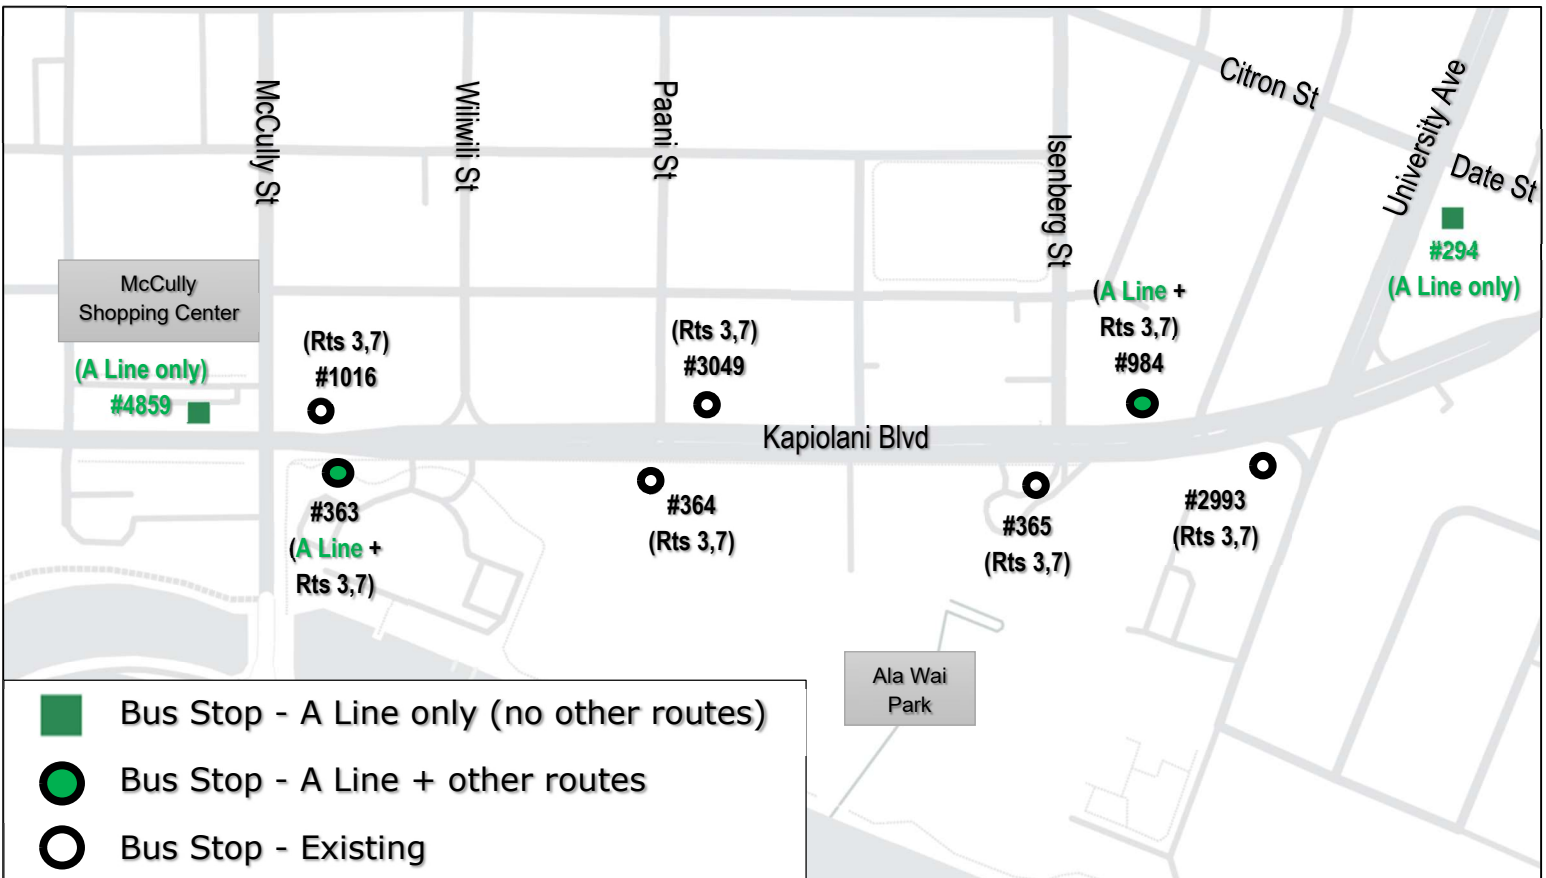

Effective Thursday, October 16, 2025

The following bus stops will only be served by A Line:

Eastbound

- #294 (Kapiolani Bl + Date St)

Westbound

- #4859 (Kapiolani Bl + McCully St)

The following bus stops will be served by A Line & other routes:

Eastbound

- #363 (Kapiolani Bl + McCully St)

Westbound

- #984 (Kapiolani Bl + Isenberg St)

A Line will not serve these current Route A bus stops:

Eastbound

- #365 (Kapiolani Bl + Opp Isenberg St)

Westbound

- #1016 (Kapiolani Bl + McCully St)

For comments/questions: Contact the DTS at 808-768-8368 or thebusstop@honolulu.gov.

For schedule and route information: www.thebus.org or call 808-848-5555 (press 2).