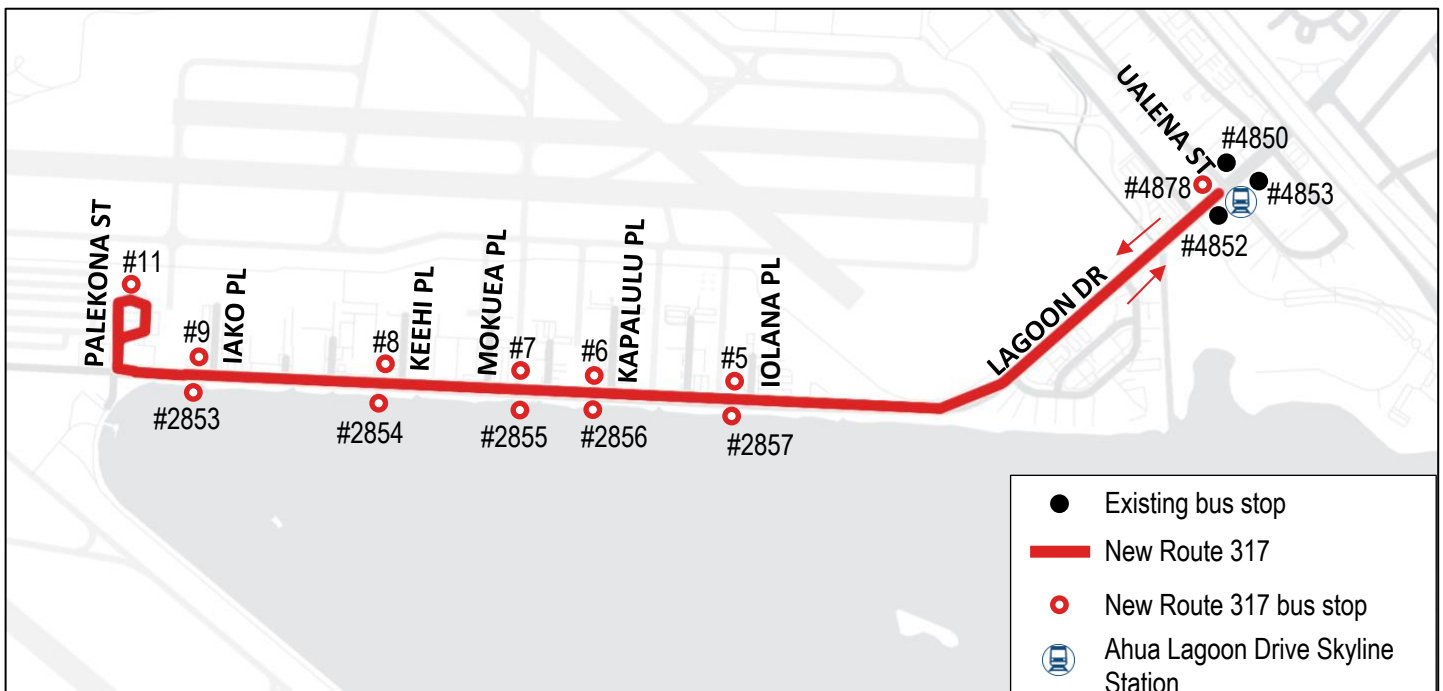

**Effective Monday, June 1, 2026**

**NEW Route 317 Ahua-Lagoon Drive**

**Will provide weekday-only morning/afternoon peak service along Lagoon Drive.**

**No service on weekends/holidays.**

**Departure times from  
Bus Stop #4878 (Lagoon Dr + Ualena St - Farside):**

- 5:15am
- 6:35am
- 7:13am
- 3:56pm
- 4:36pm
- 5:14pm

For comments/questions: Contact the DTS at 808-768-8368 or [thebusstop@honolulu.gov](mailto:thebusstop@honolulu.gov).  
For schedule and route information: [www.thebus.org](http://www.thebus.org) or call 808-848-5555 (press 2).