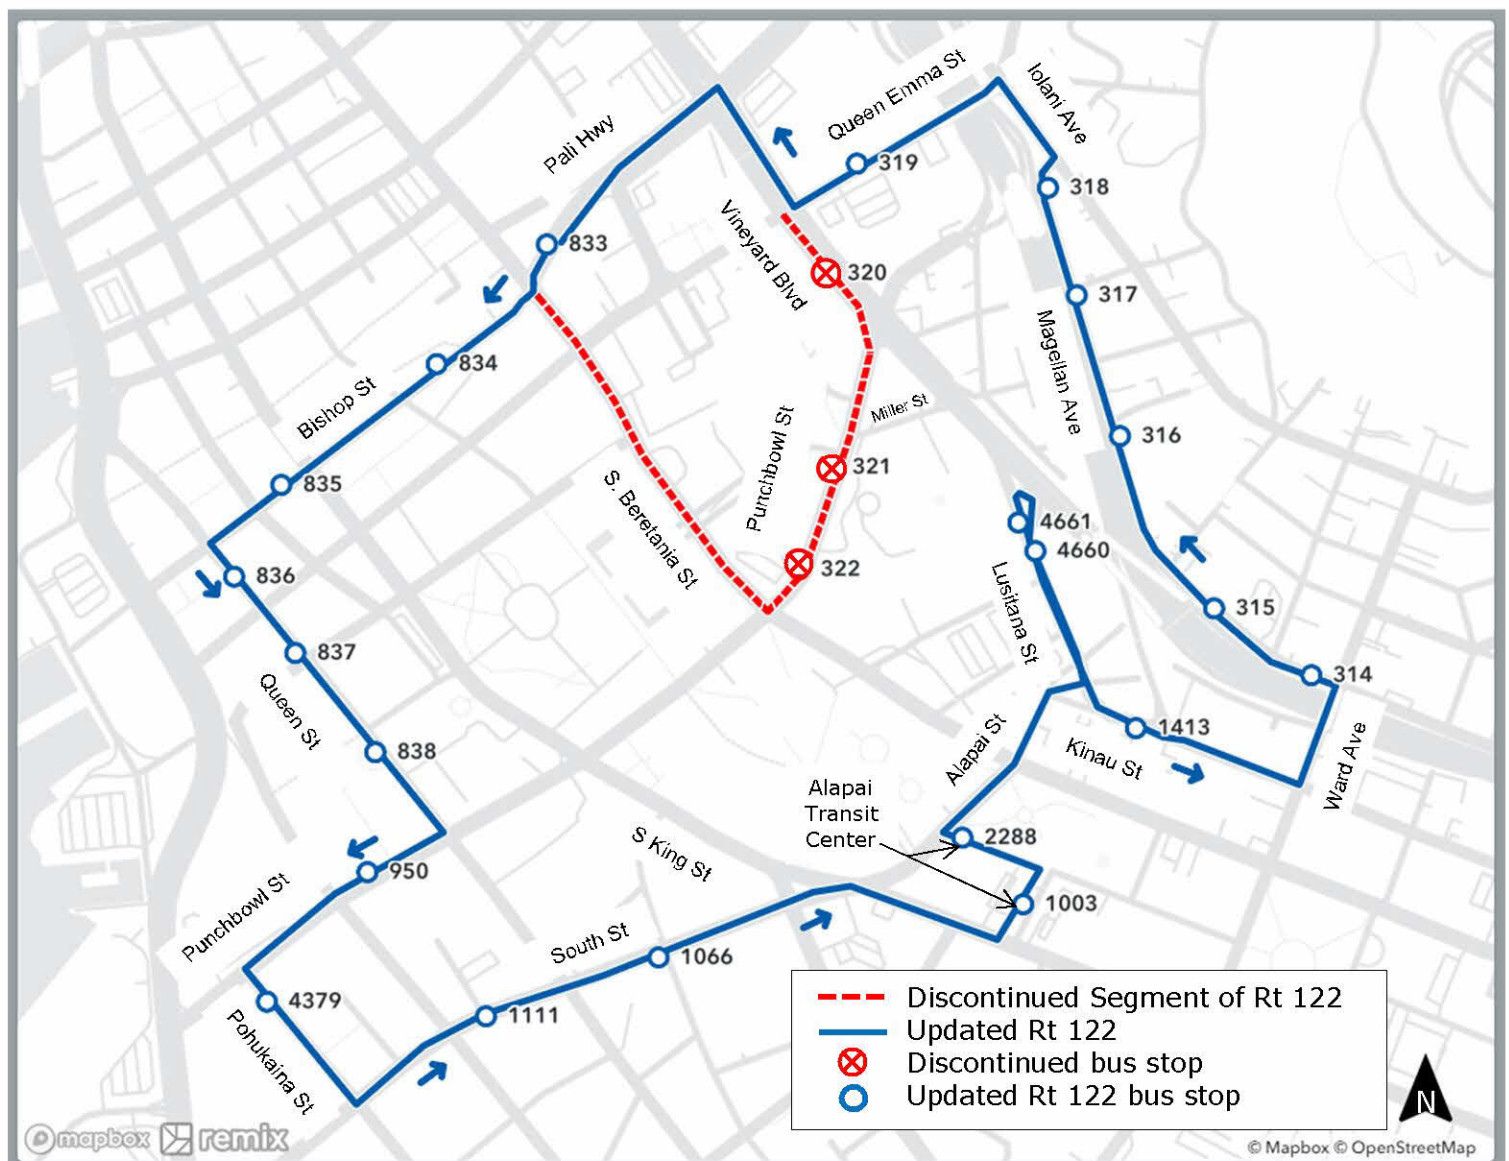

Effective Sunday, August 20, 2023

Route 122 (Punchbowl-Alapai Transit Ctr) will be modified between Queen Emma and Bishop Streets.

- Modified route to Bishop St: Vineyard Blvd (right from Queen Emma), left Pali Hwy to Bishop St, continue regular route.
- Discontinued route: Vineyard Blvd (left from Queen Emma St), Punchbowl St, S Beretania St.
- The following bus stops will be discontinued:
 - Bus Stop #320 (Vineyard Bl + Punchbowl St)
 - Bus Stop #321 (Punchbowl St + Miller St)
 - Bus Stop #322 (Punchbowl St + S Beretania St)