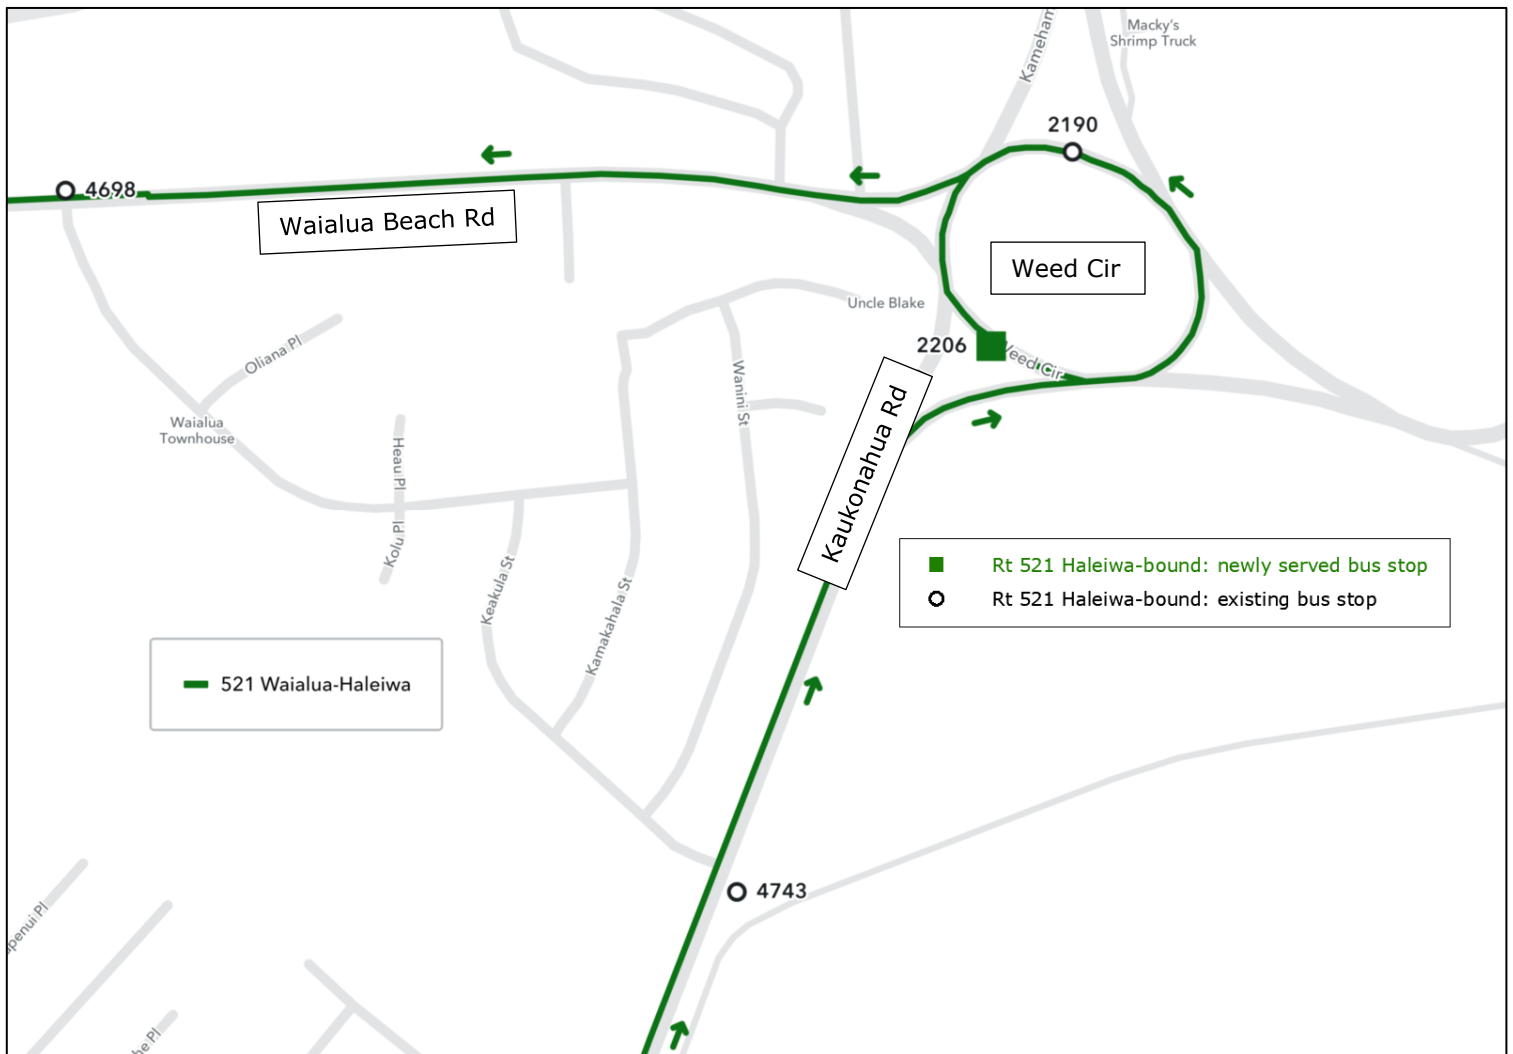

Effective Sunday, August 20, 2023

Route 521 Waialua-Haleiwa

Route 521 Haleiwa-bound will serve:
Bus Stop #2206 (Weed Cir + Kaukonahua Rd)
The remainder of the route will not change.

No modifications to Route 521 Waialua-bound.

For comments/questions:
Contact the DTS at 808-768-8372 or thebusstop@honolulu.gov
For schedule and route information:
www.thebus.org or call 808-848-5555 (press 2).
HEA-TheBus App, DaBus2 App, hea.bus.org