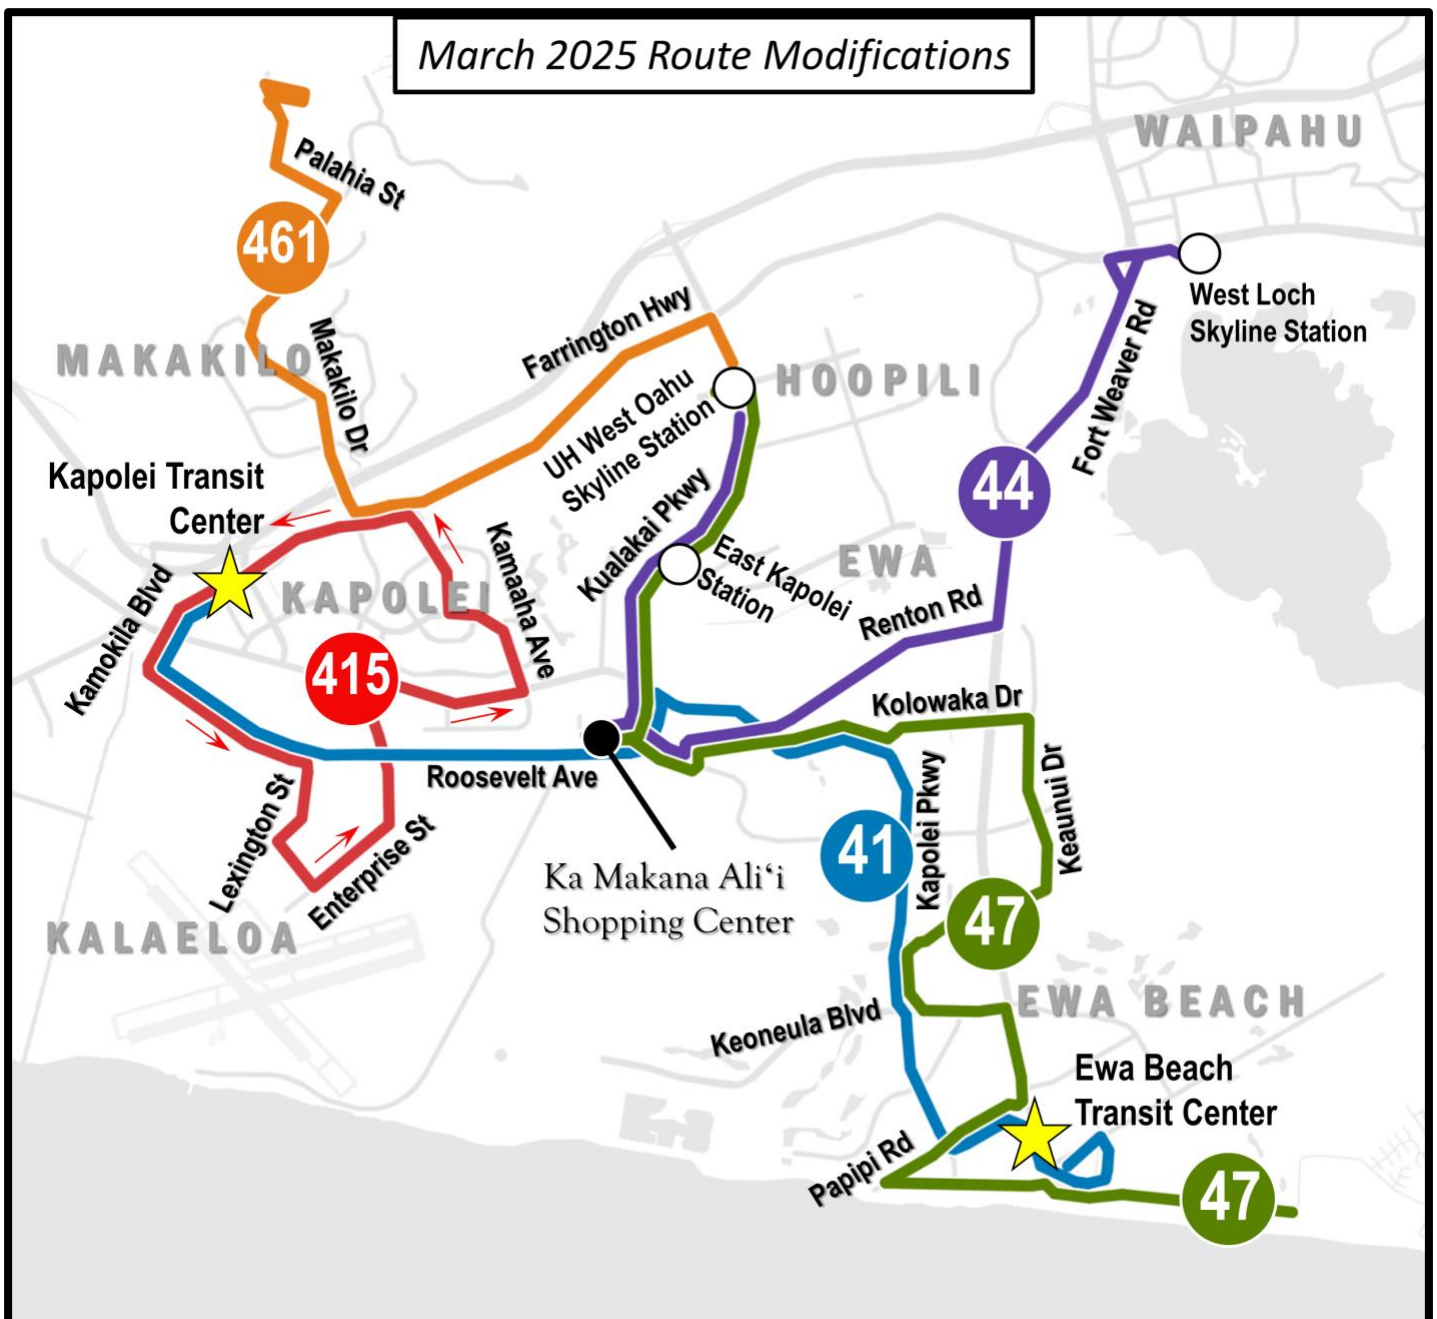

TheBus Rider Alert

City and County of Honolulu

Effective Sunday, March 2, 2025

The following bus routes will be modified/created:

Route 41 Kapolei-Ewa Beach service areas:

Kapolei and Ewa Transit Centers Kalaeloa Ewa Ewa Beach

Route 44 Keoneae UH West Oahu Skyline Station-Hoaeae West

Loch Skyline Station service areas:

West Loch Ewa Villages Ka Makana Ali'i Shopping Ctr. UH West Oahu

NEW Route 47 UH West Oahu Skyline Station-Ewa Beach service areas:

Ewa Beach Laulani & Ka Makana Ali'i Shopping Ctrs. UH West Oahu

Route 415 Kapolei Transit Center-Kalaeloa service areas:

Kapolei Transit Center Kalaeloa Villages of Kapolei

Route 461 Makakilo-Palahia-UH West Oahu Skyline Station service areas:

Makakilo Kealanani Plaza UH West Oahu

For comments/questions: Contact the DTS at 808-768-8368 or thebusstop@honolulu.gov.

For schedule and route information: www.thebus.org or call 808-848-5555 (press 2).