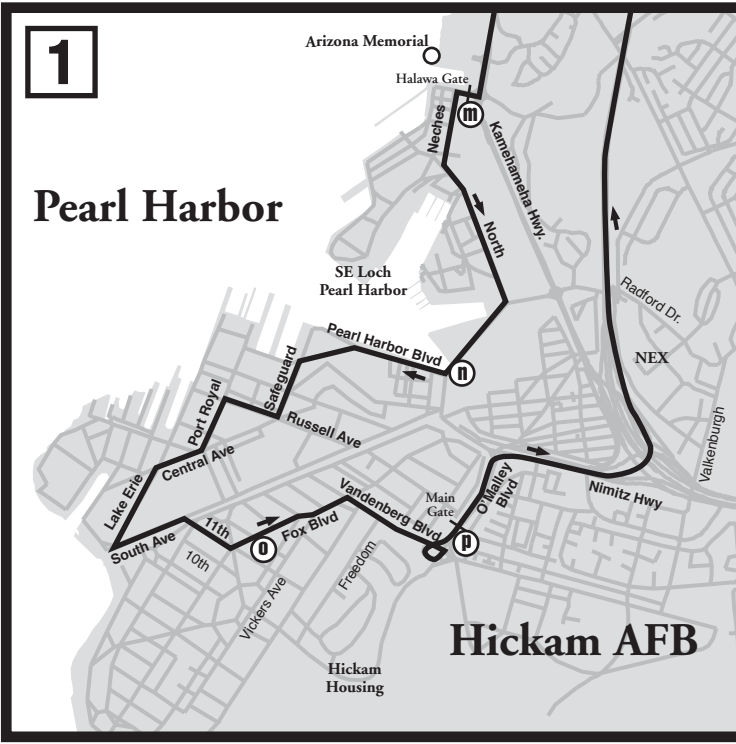

# Route PH1 Pearl Harbor and Hickam AFB

### Route C Stops

1 Makau/Holt ●	16 Farrington/Mailiili	30 Makakilo Dr/Farrington	45 Alapai/Hotel ●
2 Farrington/Kili	17 Farrington/Maipela ●	31 Kamehameha/Middle	46 Kapiolani/South ★
3 Farrington/Upena ★	18 Farrington/Maliona ★	32 Dillingham/Puuhale	47 Kapiolani/Kamakee
4 Farrington/Water	19 Farrington/St John's Rd	33 Dillingham/Kalihi	48 Kona/Piikoi ★
5 Farrington/Jade	20 Farrington/Kaukama	34 Dillingham/Kohou	49 AMC/Kona ●
6 Farrington/Makaha Vly	21 Farrington/Hakimo	35 Dillingham/Alakawa	50 Ala Moana Blvd/AMC ●
7 Farrington/Maiuu	22 Farrington/Hookele ★	36 Dillingham/King	
8 Farrington/Kaulawaha	23 Farrington/Mohihi	37 King/Maunakea ★	
9 Farrington/Waianae Int	24 Farrington/Pacific Mall	38 King/Bethel ★	
10 Farrington/Waianae Vly	25 Farrington/Haleakala	39 King/Alakea ★	
11 Farrington/Glenmonger ★	26 Farrington/Nanakuli	40 King/Punchbowl ★	
12 Farrington/Pokai Bay ★	27 Farrington/Laaloa	41 Beretania/River	
13 Farrington/Puhano	28 Kamokila/Uluohia	42 Beretania/Nuuanu ●	
14 Farrington/Waianae Mall	29 Kapolei Transit Center	43 Beretania/Pali ●	
15 Waianae Transit Center		44 Beretania/Punchbowl ●	

● Westbound only  
★ Eastbound only

### Legend

	Route C	Rt 93 93A			Time Points
	Route 93				
	Route PH1				