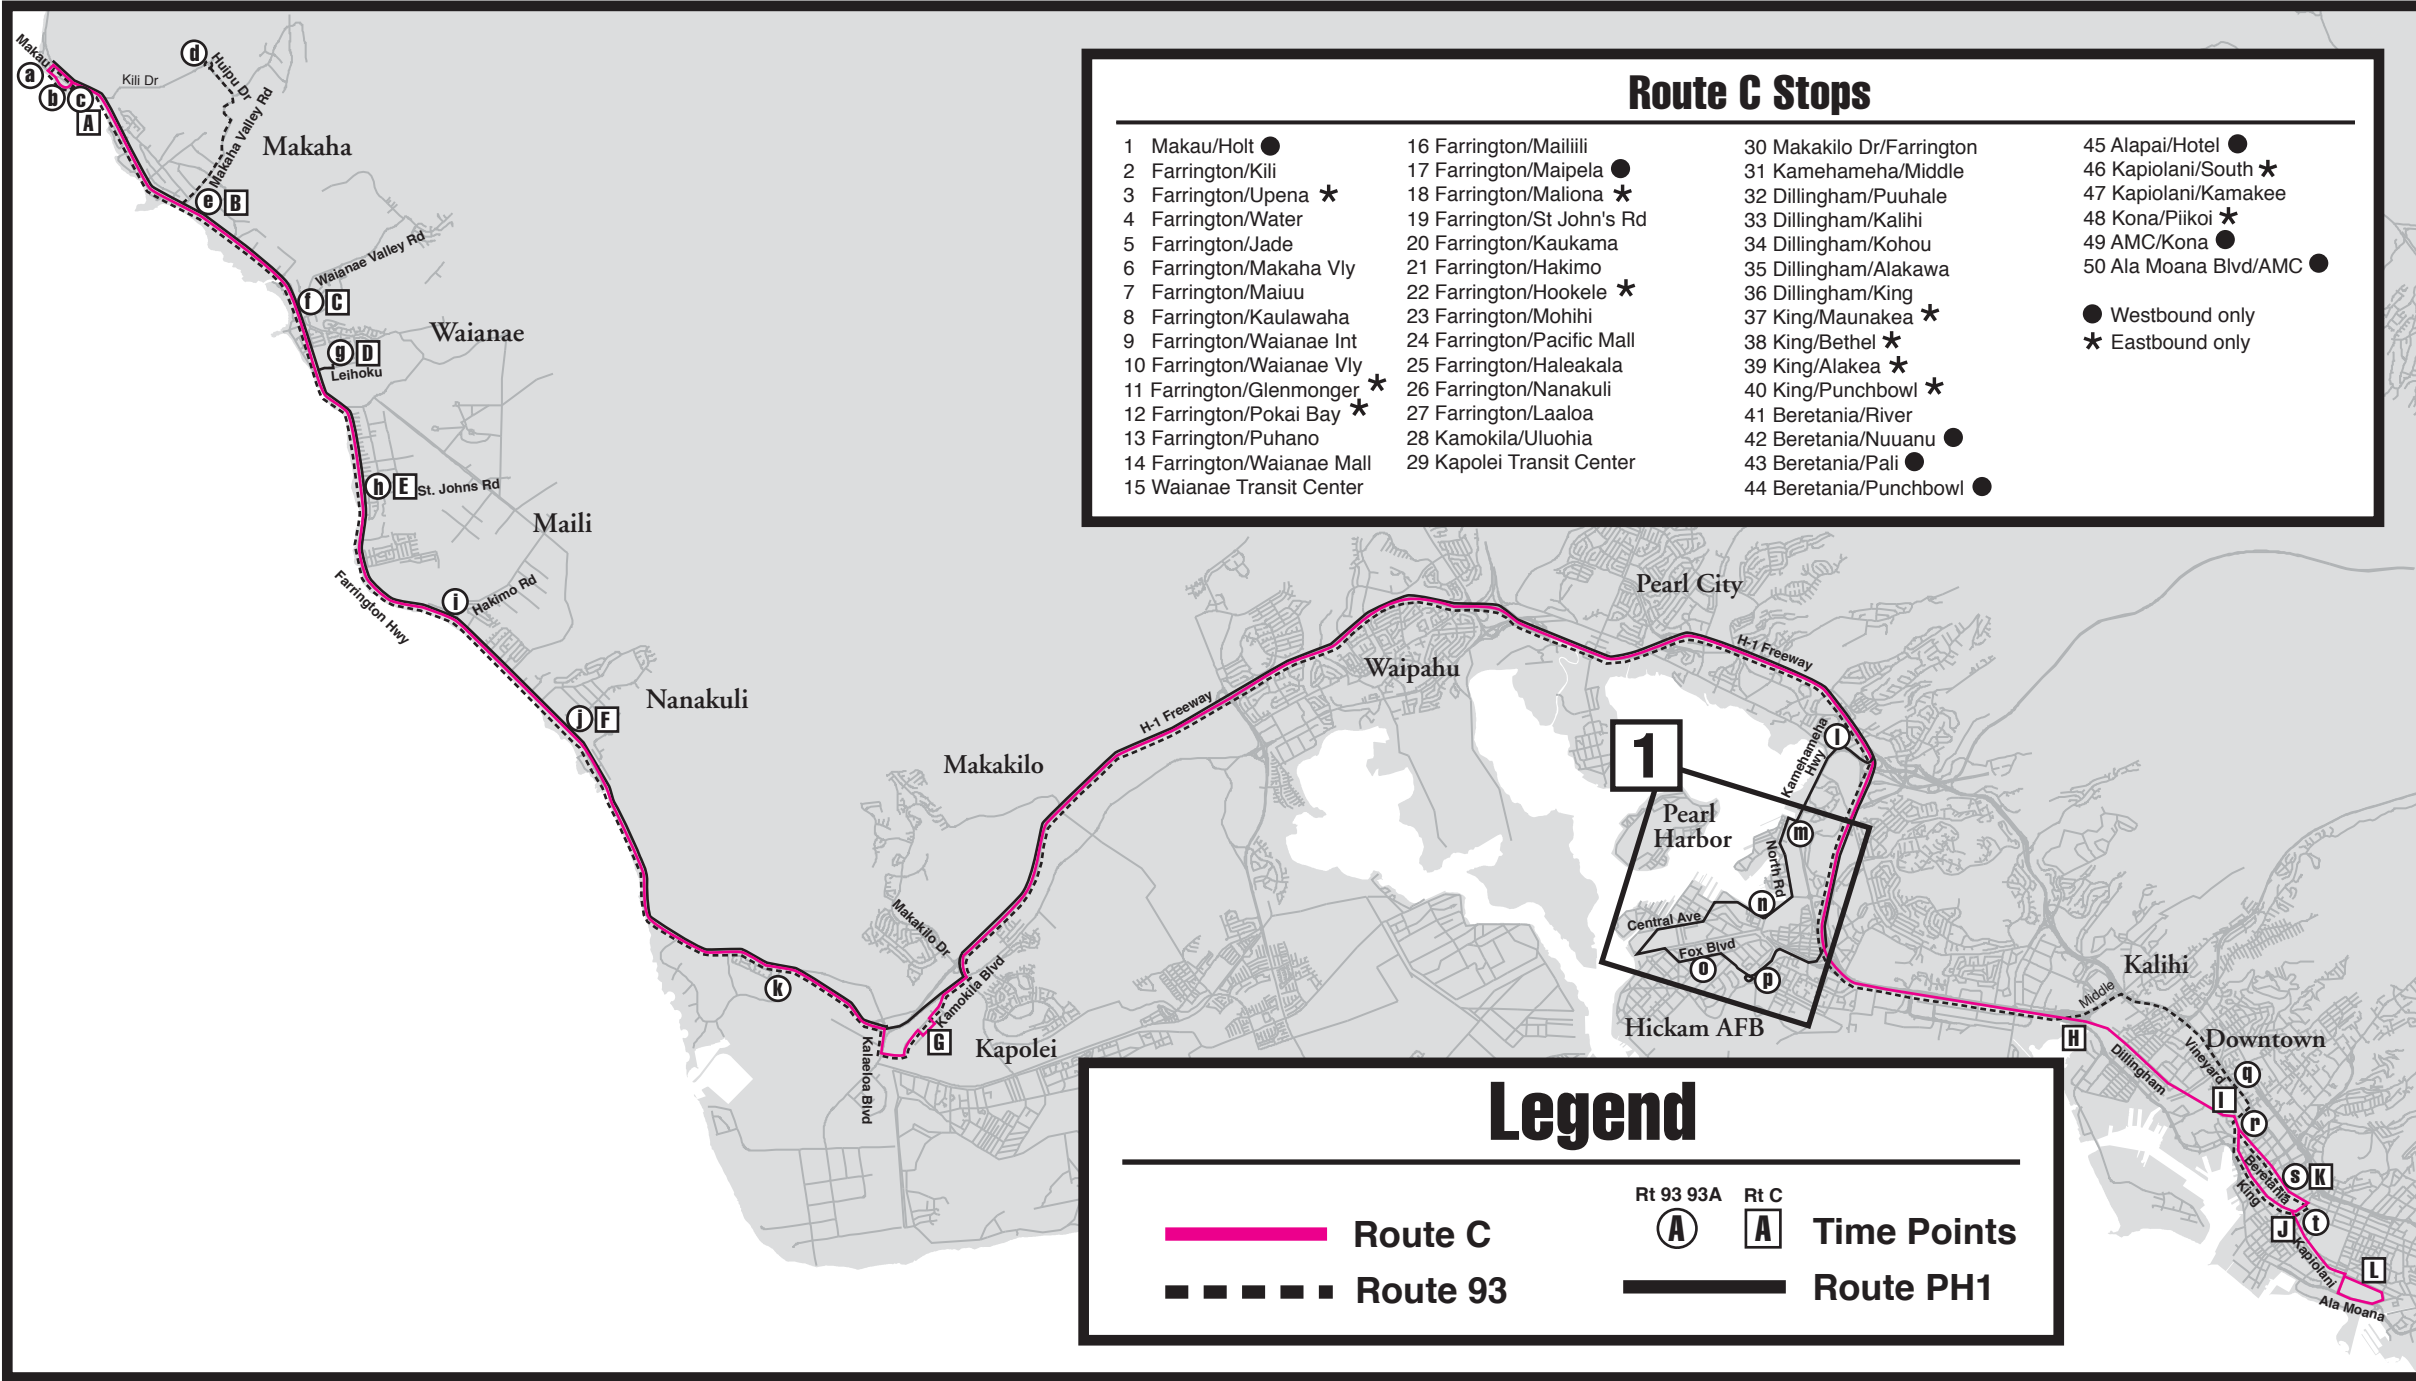

# Route PH1 Pearl Harbor and Hickam AFB

### Route C Stops

1 Makau/Holt ●	16 Farrington/Mailiili	30 Makakilo Dr/Farrington	45 Alapai/Hotel ●
2 Farrington/Kili	17 Farrington/Maipela ●	31 Kamehameha/Middle	46 Kapiolani/South ★
3 Farrington/Upena ★	18 Farrington/Maliona ★	32 Dillingham/Puuhale	47 Kapiolani/Kamakee
4 Farrington/Water	19 Farrington/St John's Rd	33 Dillingham/Kalihi	48 Kona/Piikoi ★
5 Farrington/Jade	20 Farrington/Kaukama	34 Dillingham/Kohou	49 AMC/Kona ●
6 Farrington/Makaha Vly	21 Farrington/Hakimo	35 Dillingham/Alakawa	50 Ala Moana Blvd/AMC ●
7 Farrington/Maiuu	22 Farrington/Hookele ★	36 Dillingham/King	
8 Farrington/Kaulawaha	23 Farrington/Mohihi	37 King/Maunakea ★	
9 Farrington/Waianae Int	24 Farrington/Pacific Mall	38 King/Bethel ★	
10 Farrington/Waianae Vly	25 Farrington/Haleakala	39 King/Alakea ★	
11 Farrington/Glenmonger ★	26 Farrington/Nanakuli	40 King/Punchbowl ★	
12 Farrington/Pokai Bay ★	27 Farrington/Laaloa	41 Beretania/River	
13 Farrington/Puhano	28 Kamokila/Uluohia	42 Beretania/Nuuanu ●	
14 Farrington/Waianae Mall	29 Kapolei Transit Center	43 Beretania/Pali ●	
15 Waianae Transit Center		44 Beretania/Punchbowl ●	

● Westbound only  
★ Eastbound only

### Legend

	Route C	Rt 93 93A			Time Points
	Route 93				
	Route PH1				