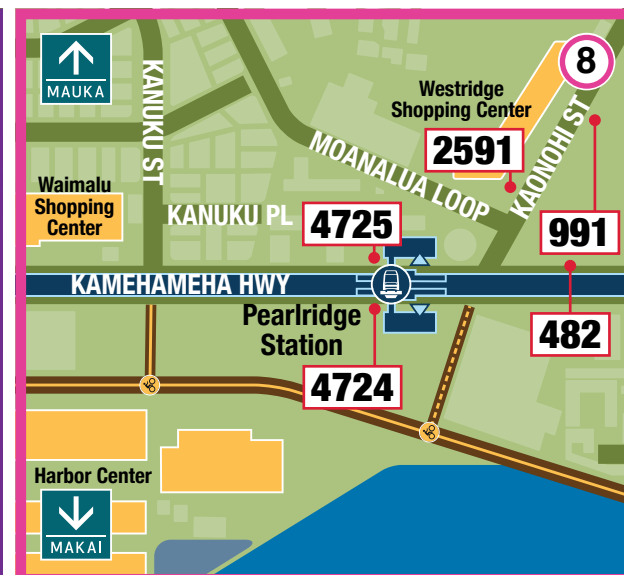

RAIL STATION TRANSIT STOP GUIDE

EAST KAPOLEI 10047 Kualaka'i	
Bus Stop #	Bus Route #
4580 / 4610:	416
4682:	C, 46, 95, 461
4683:	C, 46, 95, 416, 461

HOOPILI 10045 Honouliuli	
No Bus Service	

WAIPAHU TRANSIT CENTER 10043 Pouhala	
Bus Stop #	Bus Route #
4420:	E, W1, 40, 42, 43, 99
4421:	E, W1, 40, 42, 43, 99, 432
	433
1024:	40, 42, 432, 433, W1
1021:	40, 42, 432, 433, W1
1377 / 1378:	432, 433

PEARL HIGHLANDS 10053 Waiawa	
Bus Stop #	Bus Route #
4729:	531, 532, 535
	533 (Saturday/Sunday only)

ALOHA STADIUM 10055 Hālawā	
Bus Stop #	Bus Route #
4728:	A (eastbound), PH8, 1L, 20, 551, 552
479:	A (westbound), 40, 42, 51
695:	32, 40, 42, 51
695: AM ONLY	PH1, PH2, PH3, PH4, PH7
2572 / 2959:	32

UNIVERSITY OF HAWAII - WEST OAHU 10046 Keone'ae	
Bus Stop #	Bus Route #
4726:	40 (7am-10pm service only) 46, 99, 416, 461
4685 / 4686:	C, 95

WEST LOCH 10044 Hō'ae'ae	
Bus Stop #	Bus Route #
464:	E, W1, 40, 42, 99
669:	E, W1, 40, 42, 99
4727:	44, 444
1345:	43, 444
1017:	81, 432
1384:	81, 444

Legend

- Bus Transit Center
- Rail Station
- Park & Ride
- Kiss & Ride
- Bus Stop
- Bus Stop No.