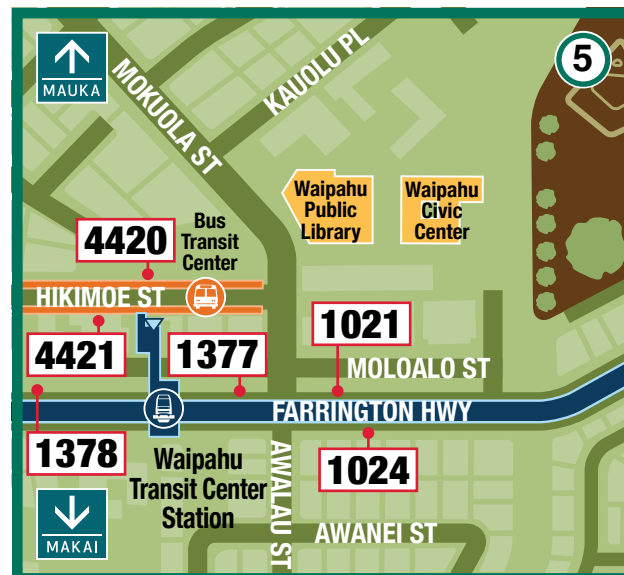

RAIL STATION TRANSIT STOP GUIDE

EAST KAPOLEI 10047 Kualaka'i	
Bus Stop #	Bus Route #
4580 / 4610:	416
4682:	C, 46, 95, 461
4683:	C, 46, 95, 416, 461

HOOPILI 10045 Honouliuli	
No Bus Service	

WAIPAHU TRANSIT CENTER 10043 Pouhala	
Bus Stop #	Bus Route #
4420:	E, W1, 40, 42, 43, 99
4421:	E, W1, 40, 42, 43, 99, 432
	433
1024:	40, 42, 432, 433, W1
1021:	40, 42, 432, 433, W1
1377 / 1378:	432, 433

PEARL HIGHLANDS 10053 Waiawa	
Bus Stop #	Bus Route #
4729:	531, 532, 535
	533 (Saturday/Sunday only)

ALOHA STADIUM 10055 Hālawā	
Bus Stop #	Bus Route #
4728:	A (eastbound), PH8, 1L, 20, 551, 552
479:	A (westbound), 40, 42, 51
695:	32, 40, 42, 51
695: AM ONLY	PH1, PH2, PH3, PH4, PH7
2572 / 2959:	32

UNIVERSITY OF HAWAII - WEST OAHU 10046 Keone'ae	
Bus Stop #	Bus Route #
4726:	40 (7am-10pm service only) 46, 99, 416, 461
4685 / 4686:	C, 95

WEST LOCH 10044 Hō'ae'ae	
Bus Stop #	Bus Route #
464:	E, W1, 40, 42, 99
669:	E, W1, 40, 42, 99
4727:	44, 444
1345:	43, 444
1017:	81, 432
1384:	81, 444

Legend

- Bus Transit Center
- Rail Station
- Park & Ride
- Kiss & Ride
- Bus Stop
- Bus Stop No.