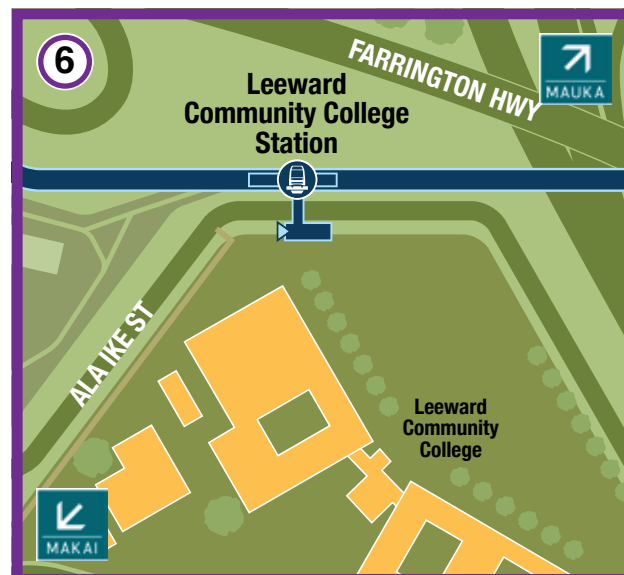

PEARL HIGHLANDS 10053 Waiawa	
Bus Stop #	Bus Route #
4729:	531, 532, 535
	533 (Saturday/Sunday only)

ALOHA STADIUM 10055 Hālawā	
Bus Stop #	Bus Route #
4728:	A (eastbound), PH8, 1L, 20, 551, 552
479:	A (westbound), 40, 42, 51
695:	32, 40, 42, 51
695: AM ONLY	PH1, PH2, PH3, PH4, PH7
2572 / 2959:	32

UNIVERSITY OF HAWAII - WEST OAHU 10046 Keone'ae	
Bus Stop #	Bus Route #
4726:	40 (7am-10pm service only) 46, 99, 416, 461
4685 / 4686:	C, 95

WEST LOCH 10044 Hō'ae'ae	
Bus Stop #	Bus Route #
464:	E, W1, 40, 42, 99
669:	E, W1, 40, 42, 99
4727:	44, 444
1345:	43, 444
1017:	81, 432
1384:	81, 444

LEEWARD COMMUNITY COLLEGE 10056 Hālaulani	
No Bus Service	

PEARLRIDGE 10054 Kalauao	
Bus Stop #	Bus Route #
4724/4725:	40, 42, 51, 53, 88A, 541
	542, 544, 545
2591:	A, 544
482:	11, 32, 40, 42, 51, 53, 88A, 545
991:	11, 32, 544

Legend

- Bus Transit Center
- Rail Station
- Park & Ride
- Kiss & Ride
- Bus Stop
- Bus Stop No.