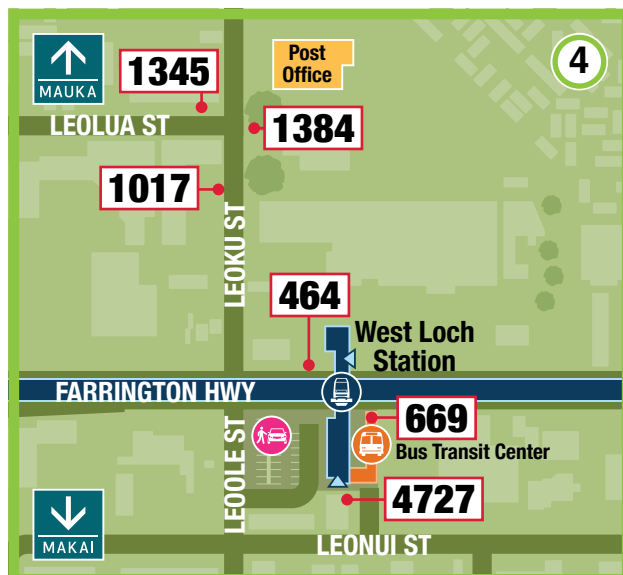

RAIL STATION TRANSIT STOP GUIDE

EAST KAPOLEI 10047 Kualaka'i	
Bus Stop #	Bus Route #
4580 / 4610:	416
4682:	C, 46, 95, 461
4683:	C, 46, 95, 416, 461

HOOPILI 10045 Honouliuli	
No Bus Service	

WAIPAHU TRANSIT CENTER 10043 Pouhala	
Bus Stop #	Bus Route #
4420:	E, W1, 40, 42, 43, 99
4421:	E, W1, 40, 42, 43, 99, 432
	433
1024:	40, 42, 432, 433, W1
1021:	40, 42, 432, 433, W1
1377 / 1378:	432, 433

PEARL HIGHLANDS 10053 Waiawa	
Bus Stop #	Bus Route #
4729:	531, 532, 535
	533 (Saturday/Sunday only)

ALOHA STADIUM 10055 Hālawā	
Bus Stop #	Bus Route #
4728:	A (eastbound), PH8, 1L, 20, 551, 552
479:	A (westbound), 40, 42, 51
695:	32, 40, 42, 51
695: AM ONLY	PH1, PH2, PH3, PH4, PH7
2572 / 2959:	32

UNIVERSITY OF HAWAII - WEST OAHU 10046 Keone'ae	
Bus Stop #	Bus Route #
4726:	40 (7am-10pm service only) 46, 99, 416, 461
4685 / 4686:	C, 95

WEST LOCH 10044 Hō'ae'ae	
Bus Stop #	Bus Route #
464:	E, W1, 40, 42, 99
669:	E, W1, 40, 42, 99
4727:	44, 444
1345:	43, 444
1017:	81, 432
1384:	81, 444

Legend

- Bus Transit Center
- Rail Station
- Park & Ride
- Kiss & Ride
- Bus Stop
- Bus Stop No.