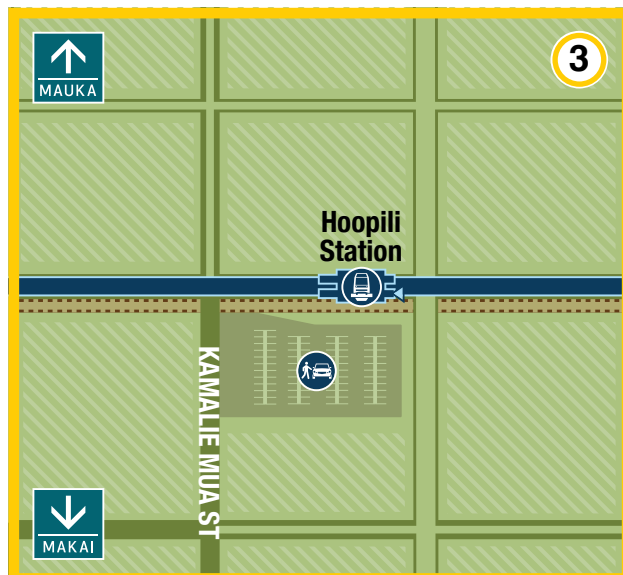

RAIL STATION TRANSIT STOP GUIDE

EAST KAPOLEI 10047 Kualaka'i	
Bus Stop #	Bus Route #
4580 / 4610:	416
4682:	C, 46, 95, 461
4683:	C, 46, 95, 416, 461

HOOPILI 10045 Honouliuli	
No Bus Service	

WAIPAHU TRANSIT CENTER 10043 Pouhala	
Bus Stop #	Bus Route #
4420:	E, W1, 40, 42, 43, 99
4421:	E, W1, 40, 42, 43, 99, 432
	433
1024:	40, 42, 432, 433, W1
1021:	40, 42, 432, 433, W1
1377 / 1378:	432, 433

PEARL HIGHLANDS 10053 Waiawa	
Bus Stop #	Bus Route #
4729:	531, 532, 535
	533 (Saturday/Sunday only)

ALOHA STADIUM 10055 Hālawā	
Bus Stop #	Bus Route #
4728:	A (eastbound), PH8, 1L, 20, 551, 552
479:	A (westbound), 40, 42, 51
695:	32, 40, 42, 51
695: AM ONLY	PH1, PH2, PH3, PH4, PH7
2572 / 2959:	32

UNIVERSITY OF HAWAII - WEST OAHU 10046 Keone'ae	
Bus Stop #	Bus Route #
4726:	40 (7am-10pm service only) 46, 99, 416, 461
4685 / 4686:	C, 95

WEST LOCH 10044 Hō'ae'ae	
Bus Stop #	Bus Route #
464:	E, W1, 40, 42, 99
669:	E, W1, 40, 42, 99
4727:	44, 444
1345:	43, 444
1017:	81, 432
1384:	81, 444

Legend

- Bus Transit Center
- Rail Station
- Park & Ride
- Kiss & Ride
- Bus Stop
- Bus Stop No.