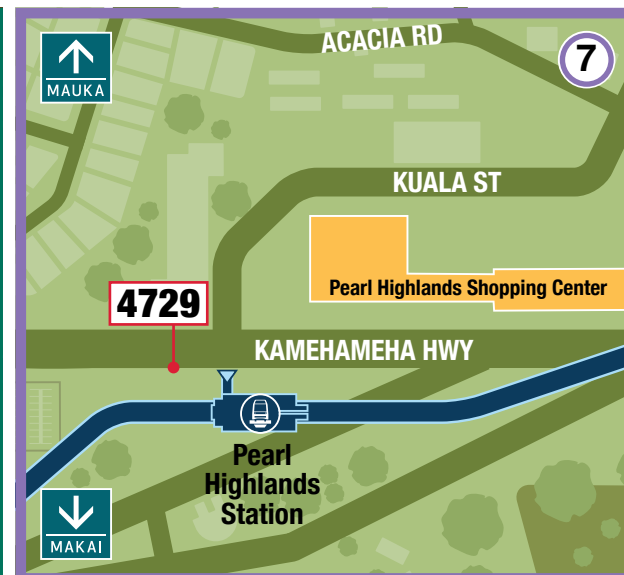

RAIL STATION TRANSIT STOP GUIDE

EAST KAPOLEI 10047 Kualaka'i	
Bus Stop #	Bus Route #
4580 / 4610:	416
4682:	C, 46, 95, 461
4683:	C, 46, 95, 416, 461

HOOPILI 10045 Honouliuli	
No Bus Service	

WAIPAHU TRANSIT CENTER 10043 Pouhala	
Bus Stop #	Bus Route #
4420:	E, W1, 40, 42, 43, 99
4421:	E, W1, 40, 42, 43, 99, 432
	433
1024:	40, 42, 432, 433, W1
1021:	40, 42, 432, 433, W1
1377 / 1378:	432, 433

PEARL HIGHLANDS 10053 Waiawa	
Bus Stop #	Bus Route #
4729:	531, 532, 535
	533 (Saturday/Sunday only)

ALOHA STADIUM 10055 Hālawā	
Bus Stop #	Bus Route #
4728:	A (eastbound), PH8, 1L, 20, 551, 552
479:	A (westbound), 40, 42, 51
695:	32, 40, 42, 51
695: AM ONLY	PH1, PH2, PH3, PH4, PH7
2572 / 2959:	32

UNIVERSITY OF HAWAII - WEST OAHU 10046 Keone'ae	
Bus Stop #	Bus Route #
4726:	40 (7am-10pm service only) 46, 99, 416, 461
4685 / 4686:	C, 95

WEST LOCH 10044 Hō'ae'ae	
Bus Stop #	Bus Route #
464:	E, W1, 40, 42, 99
669:	E, W1, 40, 42, 99
4727:	44, 444
1345:	43, 444
1017:	81, 432
1384:	81, 444

Legend

- Bus Transit Center
- Rail Station
- Park & Ride
- Kiss & Ride
- Bus Stop
- Bus Stop No.