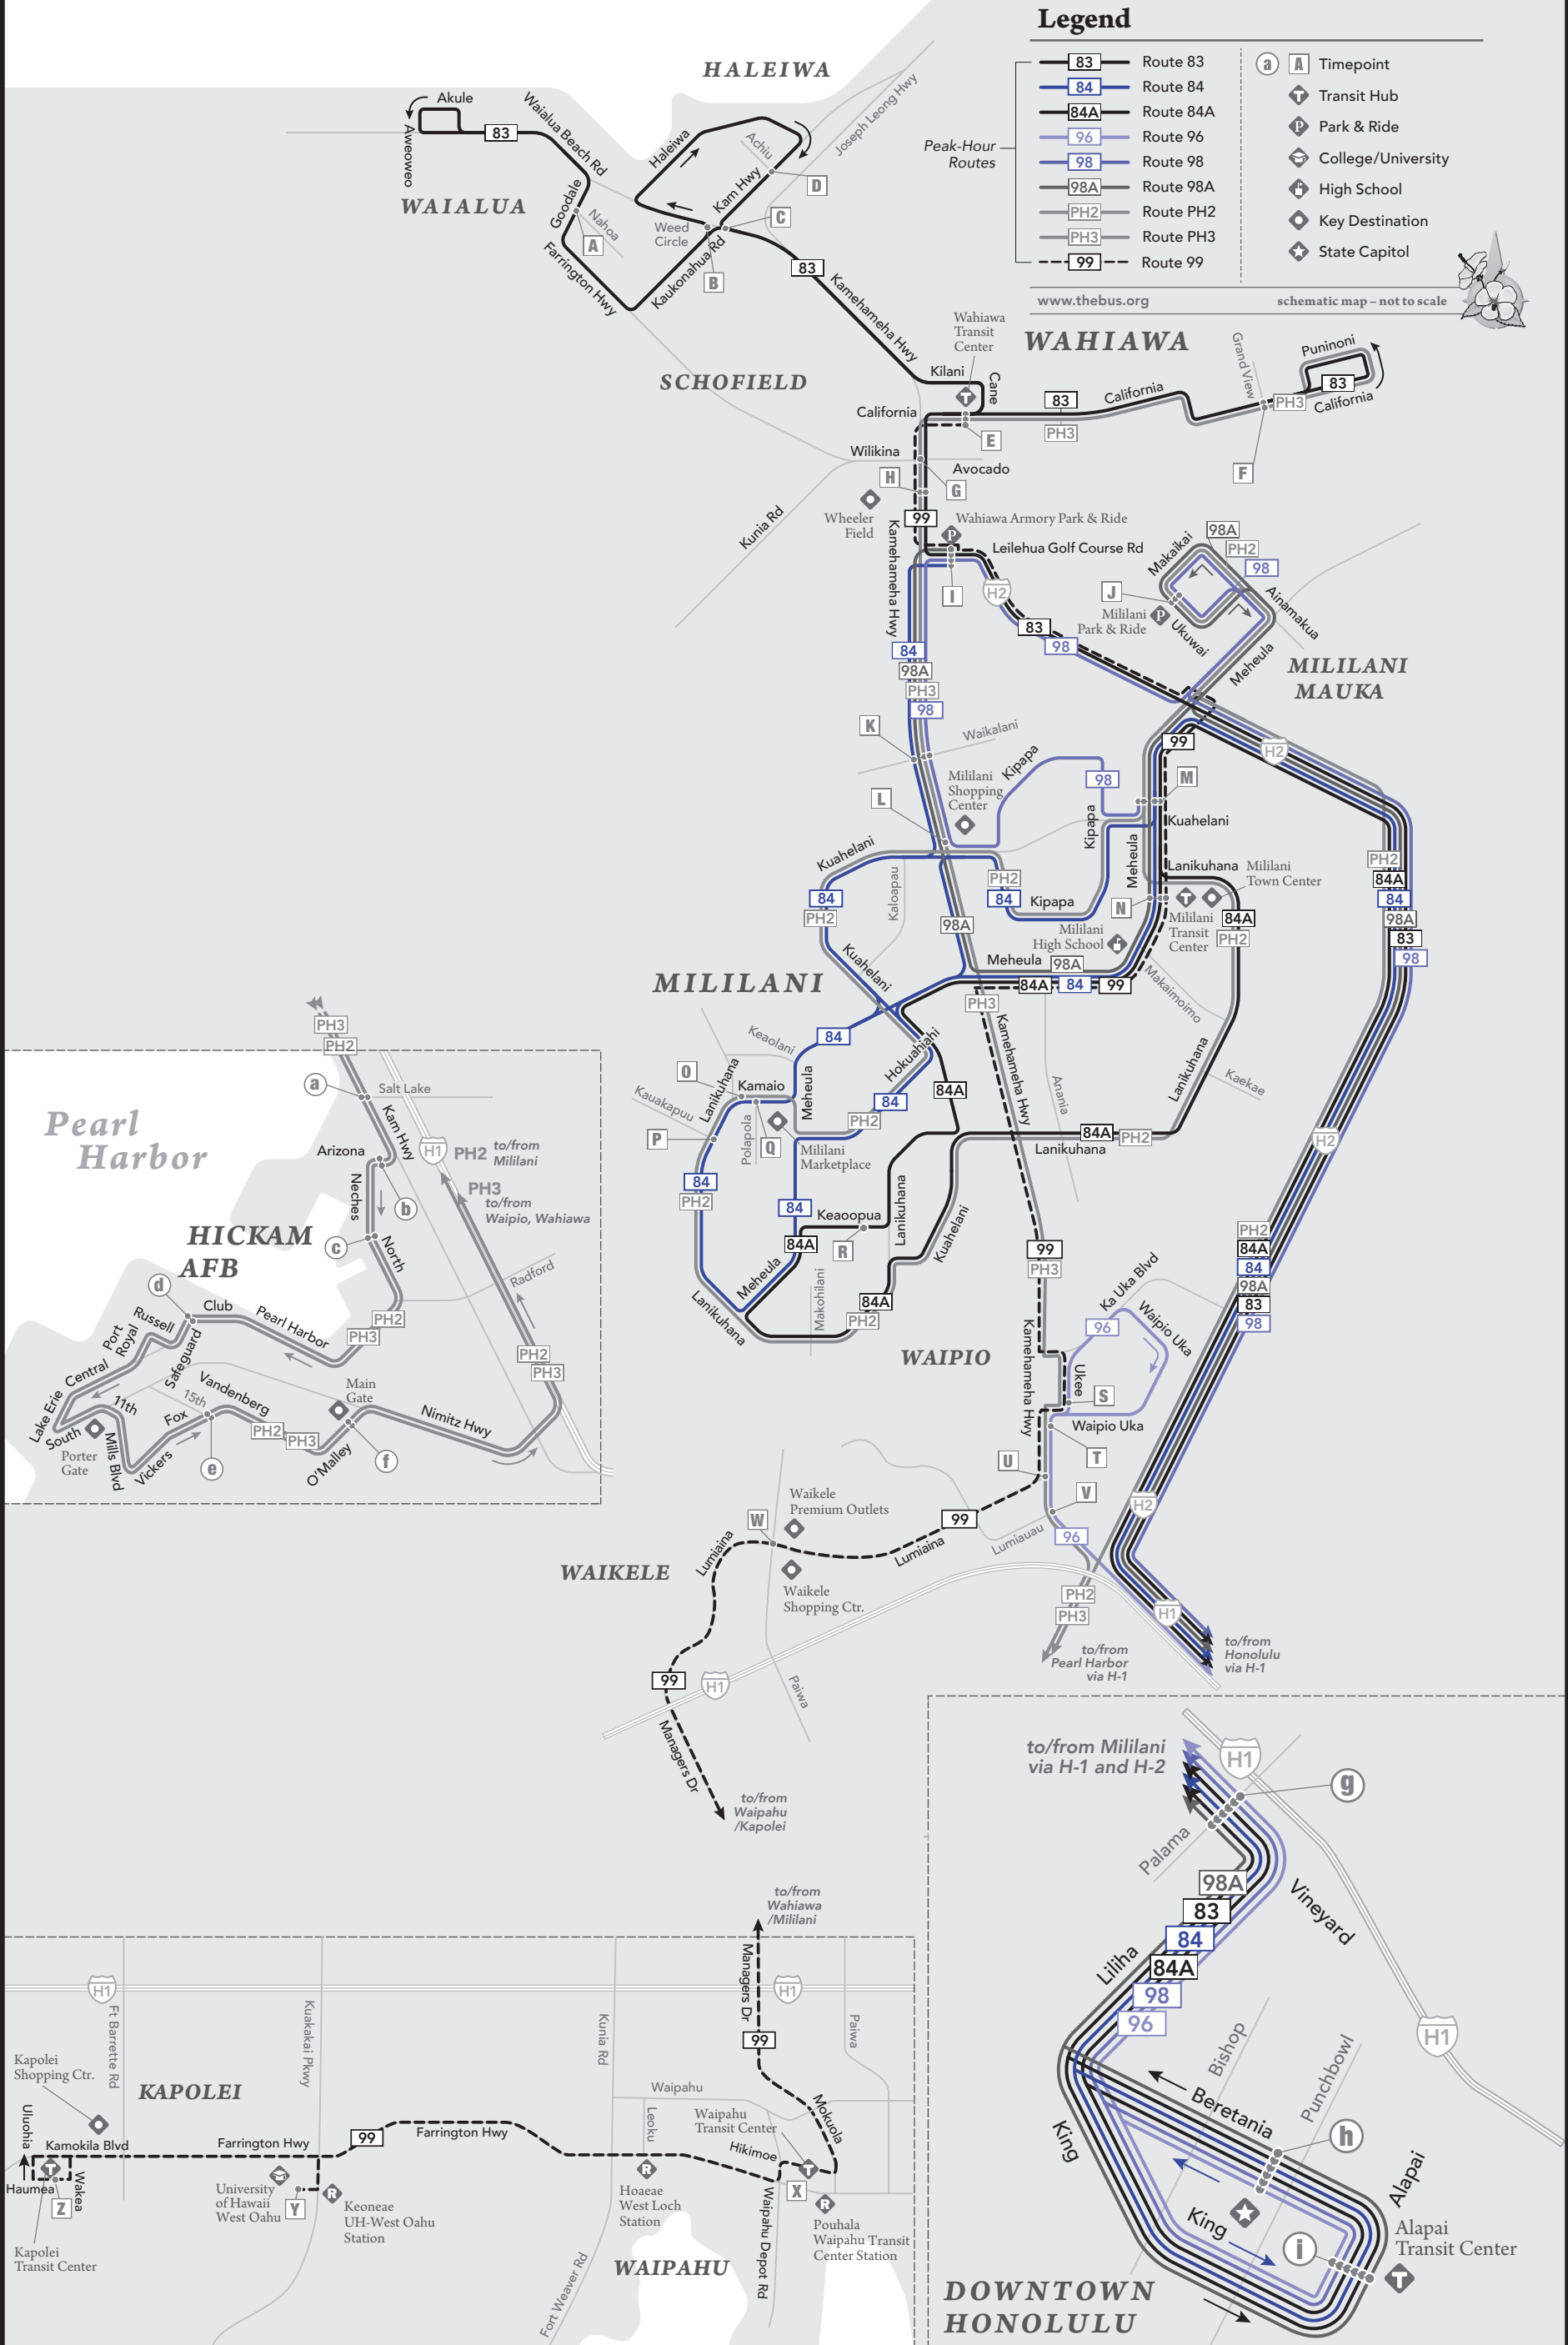

Legend

- Route 83
 - Route 84
 - Route 84A
 - Route 96
 - Route 98
 - Route 98A
 - Route PH2
 - Route PH3
 - Route 99
- Timepoint
 - Transit Hub
 - Park & Ride
 - College/University
 - High School
 - Key Destination
 - State Capitol

www.thebus.org

schematic map - not to scale

HALEIWA

WAIALUA

SCHOFIELD

WAIALUA

MILILANI MAUKA

MILILANI

WAIPIO

WAIKALE

KAPOLEI

WAIPAHU

DOWNTOWN HONOLULU