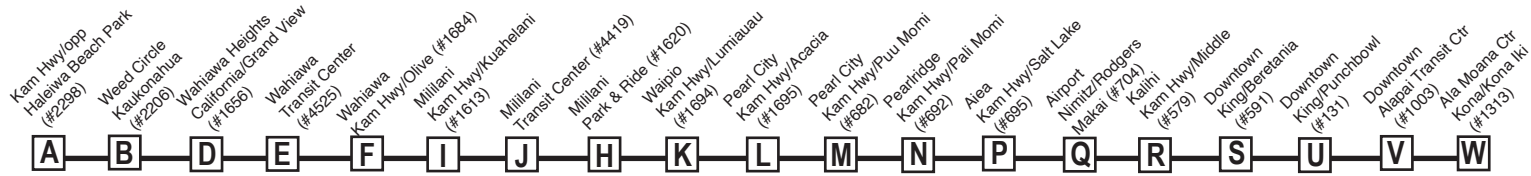

Route 51 Honolulu - Wahiawa and Route 52 Honolulu - Mililani - Haleiwa

Revised 10/14/24

State Holiday: Eastbound: To Downtown/Alapai Transit Center/Ala Moana Center

51	.....	.....	425a	433a	434a	443a	447a	.....	503a	507a	509a	515a	517a	525a	531a	541a	545a	.....	553a
51	.....	.....	440a	448a	449a	458a	502a	.....	518a	522a	524a	530a	532a	540a	546a	556a	600a	.....	608a
52	● 443a	447a	.....	502a	.....	.....	.....	.....	.....	.....	.....	.....	.....	.....	.....	.....	.....	.....	.....
51	.....	.....	.....	502a	503a	512a	516a	.....	532a	536a	538a	544a	546a	554a	600a	610a	614a	.....	622a
51	.....	.....	506a	514a	515a	524a	528a	.....	544a	548a	550a	556a	558a	606a	612a	622a	626a	.....	634a
51	.....	.....	518a	526a	527a	536a	540a	.....	556a	600a	602a	608a	610a	618a	624a	634a	638a	.....	646a
52	● 519a	523a	.....	538a	.....	.....	.....	.....	.....	.....	.....	.....	.....	.....	.....	.....	.....	.....	.....
51	.....	.....	.....	538a	539a	548a	552a	.....	608a	612a	614a	620a	622a	630a	637a	647a	651a	.....	659a
51	.....	.....	.....	544a	552a	553a	602a	.....	622a	626a	628a	635a	638a	647a	654a	704a	708a	.....	716a
51	.....	.....	600a	608a	609a	618a	622a	.....	638a	642a	644a	651a	654a	703a	710a	721a	725a	.....	733a
52	● 619a	.....	.....	638a	639a	648a	652a	658a	.....	.....	.....	.....	.....	.....	717a	727a	733a	.....	741a
51	.....	.....	630a	638a	639a	648a	652a	.....	708a	712a	714a	721a	724a	733a	740a	751a	755a	.....	803a
52	● 645a	.....	.....	704a	705a	714a	718a	724a	.....	.....	.....	.....	.....	.....	743a	753a	759a	.....	807a
51	.....	.....	700a	708a	709a	718a	722a	.....	740a	744a	746a	753a	756a	805a	812a	823a	829a	.....	837a
52	● 715a	.....	.....	735a	736a	746a	750a	756a	.....	.....	.....	.....	.....	.....	815a	825a	831a	.....	839a
51	.....	.....	732a	740a	741a	750a	754a	.....	.....	.....	.....	.....	.....	.....	844a	855a	902a	905a	.....
52	● 745a	.....	.....	805a	806a	816a	820a	826a	.....	.....	.....	.....	.....	.....	845a	855a	903a	.....	911a
51	.....	.....	802a	810a	811a	820a	824a	.....	842a	846a	848a	855a	858a	908a	916a	927a	934a	937a	.....
52	.....	820a	.....	836a	837a	847a	851a	857a	.....	.....	.....	.....	.....	.....	916a	928a	937a	.....	945a
51	.....	.....	832a	840a	841a	850a	854a	.....	912a	918a	921a	930a	933a	944a	952a	1003a	1010a	1013a	.....
52	.....	850a	.....	909a	910a	920a	924a	930a	.....	.....	.....	.....	.....	.....	949a	1001a	1010a	.....	1018a
51	.....	.....	907a	915a	917a	927a	932a	.....	950a	956a	959a	1008a	1011a	1022a	1030a	1041a	1048a	1051a	.....
52	.....	920a	.....	939a	940a	950a	954a	1000a	.....	.....	.....	.....	.....	.....	1019a	1031a	1040a	.....	1048a
51	.....	.....	942a	950a	952a	1002a	1007a	.....	1025a	1031a	1034a	1043a	1046a	1057a	1105a	1116a	1123a	1126a	.....
52	.....	950a	.....	1009a	1010a	1020a	1024a	1030a	.....	.....	.....	.....	.....	.....	1049a	1101a	1110a	.....	1118a
51	.....	.....	1022a	1030a	1032a	1042a	1047a	.....	1105a	1111a	1114a	1123a	1126a	1137a	1145a	1156a	1203p	1206p	.....
52	.....	1020a	.....	1039a	1040a	1050a	1054a	1100a	.....	.....	.....	.....	.....	.....	1119a	1131a	1140a	.....	1148a
51	.....	1050a	.....	1109a	1110a	1120a	1124a	1130a	.....	.....	.....	.....	.....	.....	1149a	1201p	1210p	.....	1218p
52	.....	.....	1102a	1110a	1112a	1122a	1127a	.....	1145a	1151a	1154a	1203p	1206p	1217p	1225p	1236p	1243p	1246p	.....
51	.....	1125a	.....	1144a	1146a	1157a	1201p	1207p	.....	.....	.....	.....	.....	.....	1226p	1238p	1247p	.....	1255p
52	.....	.....	1142a	1150a	1152a	1202p	1207p	.....	1225p	1231p	1234p	1243p	1246p	1257p	105p	116p	123p	126p	.....
51	.....	1155a	.....	1214p	1216p	1227p	1231p	1237p	.....	.....	.....	.....	.....	.....	1256p	108p	117p	.....	125p
52	.....	.....	1222p	1230p	1232p	1242p	1247p	.....	105p	111p	114p	123p	126p	137p	145p	156p	203p	206p	.....
51	.....	1225p	.....	1244p	1246p	1257p	101p	107p	.....	.....	.....	.....	.....	.....	126p	138p	147p	.....	155p
52	.....	.....	1232	◆ 110p	112p	122p	127p	.....	145p	150p	153p	202p	205p	216p	224p	235p	242p	245p	.....