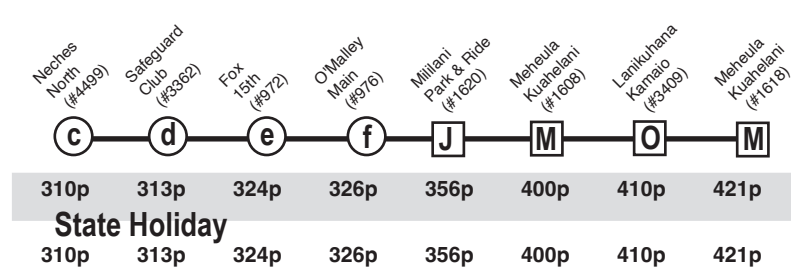

# Route PH2 Mililani Town - Pearl Harbor Express

Effective 8/18/24

## A.M. Weekday: To Pearl Harbor

### Route PH2 Destination Signs

AM:

To Pearl Harbor - PH2 EXPRESS PEARL HARBOR

PM:

To Mililani - PH2 EXPRESS MILILANI

### Route PH2 Symbols

Note - Service on Route PH2 does not operate on New Year's Day, Martin Luther King Jr. Day, Presidents' Day, Memorial Day, Juneteenth National Independence Day, Independence Day, Labor Day, Discoverers' Day, Veterans' Day, Thanksgiving Day, Christmas Day and during emergency military base closures.