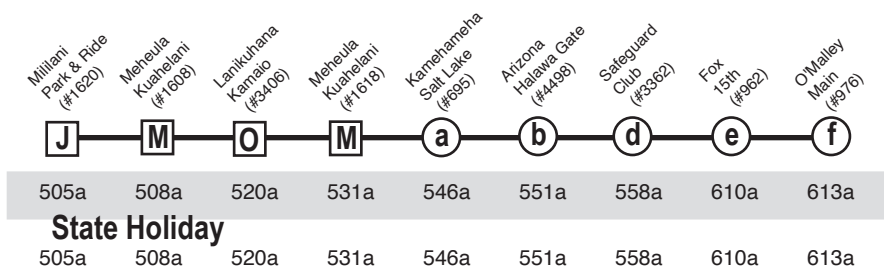

# Route PH2 Mililani Town - Pearl Harbor Express

Effective 8/18/24

## A.M. Weekday: To Pearl Harbor

### Route PH2 Destination Signs

AM:

To Pearl Harbor - PH2 EXPRESS PEARL HARBOR

PM:

To Mililani - PH2 EXPRESS MILILANI

### Route PH2 Symbols

Note - Service on Route PH2 does not operate on New Year's Day, Martin Luther King Jr. Day, Presidents' Day, Memorial Day, Juneteenth National Independence Day, Independence Day, Labor Day, Discoverers' Day, Veterans' Day, Thanksgiving Day, Christmas Day and during emergency military base closures.