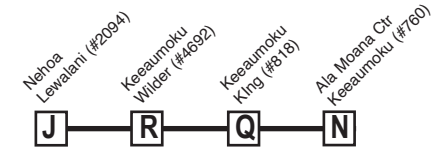

Route 102 Makiki via Keeaumoku Effective 6/2/24

Sunday: Eastbound To Ala Moana Westbound To Makiki

902a	906a	909a	913a
932a	936a	939a	943a
1002a	1006a	1009a	1013a
1032a	1036a	1039a	1043a
1102a	1106a	1109a	1114a
1132a	1136a	1139a	1144a
1202p	1207p	1210p	1214p
1232p	1237p	1240p	1244p
102p	107p	110p	114p
132p	137p	140p	144p
202p	207p	210p	214p
232p	237p	240p	244p
302p	307p	310p	315p
332p	337p	340p	345p
402p	407p	410p	415p
432p	437p	440p	445p
502p	507p	510p	515p
532p	537p	540p	545p
602p	607p	610p	615p
632p	637p	640p	645p
702p	706p	709p	714p
732p	736p	739p	744p
802p	806p	809p	814p
828p	832p	835p	840p

State Holiday

607a	612a	615a	619a
640a	645a	648a	652a
713a	718a	721a	726a
746a	753a	756a	801a
819a	824a	827a	832a
852a	857a	900a	905a
925a	930a	933a	938a
958a	1003a	1006a	1013a
1031a	1036a	1039a	1046a
1104a	1109a	1112a	1119a
1137a	1142a	1145a	1152a
1210p	1215p	1218p	1225p
1243p	1248p	1251p	1258p
116p	121p	124p	131p
149p	154p	157p	204p
222p	230p	233p	240p
255p	300p	303p	310p
328p	333p	336p	343p
401p	406p	409p	416p
434p	439p	442p	449p
507p	512p	515p	522p
540p	545p	548p	553p
613p	618p	621p	626p
646p	651p	654p	659p
719p	724p	727p	732p
752p	757p	800p	805p
825p	830p	833p	838p
858p	903p	906p	911p
924p	929p	932p	937p