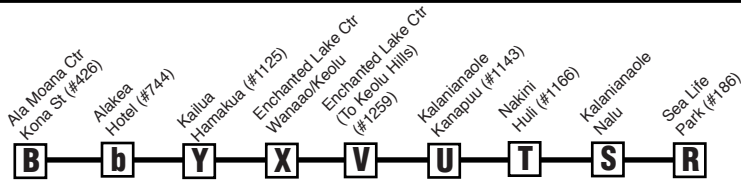

Route 57 Kailua - Waimanalo - Sea Life Park

Route 57A Kailua - Enchanted Lake

Effective 12/2/18

State Holiday: Westbound: Via Pali Hwy to Kailua/Sea Life Park

Eastbound: Via Pali Hwy to Ala Moana Ctr

57	.....	▲ 501a	524a	528a	.....	533a	544a	.....	550a
57A	.....	.....	559a	.....	* 608a	.....	.....	.....	.....
57	.....	▲ 538a	601a	605a	.....	610a	.....	621a	.....
57A	.....	.....	610a	.....	* 619a	.....	.....	.....	.....
57	.....	▲ 556a	619a	623a	.....	628a	639a	.....	645a
57A	.....	▲ 628a	653a	.....	702a	.....	.....	.....	.....
57	638a	652a	717a	721a	.....	726a	737a	.....	743a
57A	710a	724a	749a	.....	758a	.....	.....	.....	.....
57	733a	747a	812a	816a	.....	821a	832a	.....	838a
57A	800a	814a	839a	.....	849a	.....	.....	.....	.....
57	830a	844a	909a	913a	.....	919a	930a	.....	936a
57A	900a	914a	939a	.....	949a	.....	.....	.....	.....
57	935a	949a	1014a	1018a	.....	1024a	1035a	.....	1041a
57A	1000a	1015a	1040a	.....	1050a	.....	.....	.....	.....
57	1035a	1050a	1115a	1119a	.....	1125a	1136a	.....	1142a
57A	1100a	1115a	1140a	.....	1150a	.....	.....	.....	.....
57	1150a	1205p	1230p	1234p	.....	1240p	1251p	.....	1258p
57A	1200p	1215p	1240p	.....	1250p	.....	.....	.....	.....
57	1245p	100p	125p	129p	.....	135p	146p	.....	153p
57A	100p	115p	140p	.....	150p	.....	.....	.....	.....
57	145p	200p	225p	229p	.....	235p	246p	.....	253p
57A	200p	215p	240p	.....	250p	.....	.....	.....	.....
57	240p	255p	320p	324p	.....	330p	341p	.....	348p
57A	300p	315p	340p	.....	350p	.....	.....	.....	.....
57	335p	350p	415p	419p	.....	425p	436p	.....	443p
57A	410p	425p	450p	.....	500p	.....	.....	.....	.....
57	455p	510p	535p	540p	.....	546p	558p	.....	604p
57A	500p	515p	540p	.....	550p	.....	.....	.....	.....
57	535p	550p	615p	620p	.....	626p	638p	.....	644p
57	637p	650p	713p	718p	.....	723p	734p	.....	739p
57	720p	733p	756p	801p	.....	806p	.....	817p	.....
57	842p	855p	918p	923p	.....	928p	.....	939p	.....
57	935p	948p	1011p	1016p	.....	1021p	.....	1032p	.....
57	1050p	1103p	1126p	1131p	.....	1136p	.....	● 1147p	.....