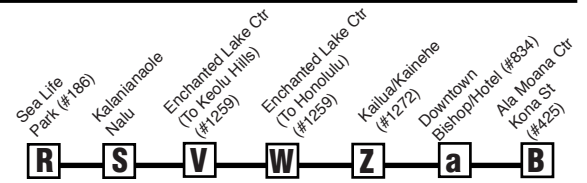

Route 57 Kailua - Waimanalo - Sea Life Park

Route 57A Kailua - Enchanted Lake

Effective 12/2/18

State Holiday: Westbound: Via Pali Hwy to Kailua/Sea Life Park

Eastbound: Via Pali Hwy to Ala Moana Ctr

57	.....	▲ 501a	524a	528a	.....	533a	544a	.....	550a
57A	.....	.....	559a	.....	* 608a	.....	.....	.....	.....
57	.....	▲ 538a	601a	605a	.....	610a	.....	621a	.....
57A	.....	.....	610a	.....	* 619a	.....	.....	.....	.....
57	.....	▲ 556a	619a	623a	.....	628a	639a	.....	645a
57A	.....	▲ 628a	653a	.....	702a	.....	.....	.....	.....
57	638a	652a	717a	721a	.....	726a	737a	.....	743a
57A	710a	724a	749a	.....	758a	.....	.....	.....	.....
57	733a	747a	812a	816a	.....	821a	832a	.....	838a
57A	800a	814a	839a	.....	849a	.....	.....	.....	.....
57	830a	844a	909a	913a	.....	919a	930a	.....	936a
57A	900a	914a	939a	.....	949a	.....	.....	.....	.....
57	935a	949a	1014a	1018a	.....	1024a	1035a	.....	1041a
57A	1000a	1015a	1040a	.....	1050a	.....	.....	.....	.....
57	1035a	1050a	1115a	1119a	.....	1125a	1136a	.....	1142a
57A	1100a	1115a	1140a	.....	1150a	.....	.....	.....	.....
57	1150a	1205p	1230p	1234p	.....	1240p	1251p	.....	1258p
57A	1200p	1215p	1240p	.....	1250p	.....	.....	.....	.....
57	1245p	100p	125p	129p	.....	135p	146p	.....	153p
57A	100p	115p	140p	.....	150p	.....	.....	.....	.....
57	145p	200p	225p	229p	.....	235p	246p	.....	253p
57A	200p	215p	240p	.....	250p	.....	.....	.....	.....
57	240p	255p	320p	324p	.....	330p	341p	.....	348p
57A	300p	315p	340p	.....	350p	.....	.....	.....	.....
57	335p	350p	415p	419p	.....	425p	436p	.....	443p
57A	410p	425p	450p	.....	500p	.....	.....	.....	.....
57	455p	510p	535p	540p	.....	546p	558p	.....	604p
57A	500p	515p	540p	.....	550p	.....	.....	.....	.....
57	535p	550p	615p	620p	.....	626p	638p	.....	644p
57	637p	650p	713p	718p	.....	723p	734p	.....	739p
57	720p	733p	756p	801p	.....	806p	.....	817p	.....
57	842p	855p	918p	923p	.....	928p	.....	939p	.....
57	935p	948p	1011p	1016p	.....	1021p	.....	1032p	.....
57	1050p	1103p	1126p	1131p	.....	1136p	.....	● 1147p	.....