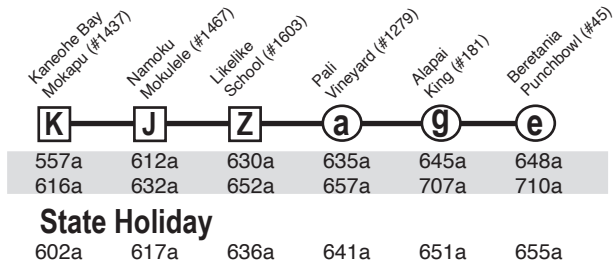

Route 85 Windward Express - Kaneohe Effective 12/1/24

A.M. Weekday: Kaneohe/Aikahi to Downtown Honolulu

P.M. Weekday: To Kaneohe/Aikahi

Route 85 Destination Signs

AM:
 To Downtown Only 85 DOWNTOWN EXPRESS
 PM:
 To Kaneohe/Aikahi 85 AIKAHI EXPRESS

Bold indicates PM service.
Schedule to change without notice.
All buses are lift and bicycle rack equipped.