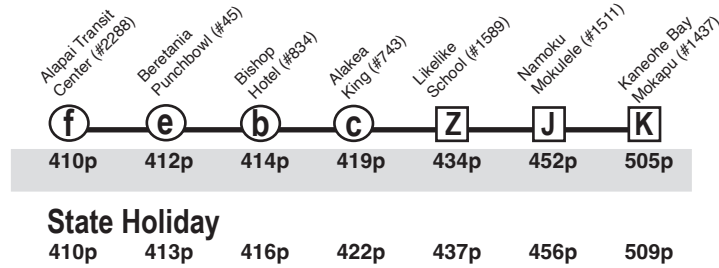

Route 85 Windward Express - Kaneohe Effective 12/1/24

A.M. Weekday: Kaneohe/Aikahi to Downtown Honolulu

P.M. Weekday: To Kaneohe/Aikahi

Route 85 Destination Signs

AM:
 To Downtown Only 85 DOWNTOWN EXPRESS
 PM:
 To Kaneohe/Aikahi 85 AIKAHI EXPRESS

Bold indicates PM service.
Schedule to change without notice.
All buses are lift and bicycle rack equipped.