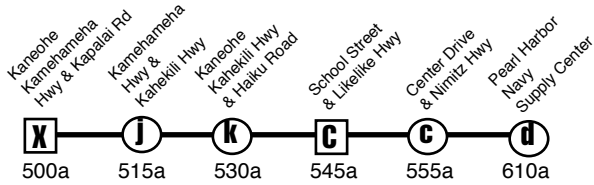

Route 86A - Kaneohe - Kahaluu - Pearl Harbor Express

A.M. Weekday Only: Kaneohe to Pearl Harbor Navy Supply Center

State Holiday

505a 520a 535a 550a 600a 615a

Revised 6/8/09

P.M. Weekday Only: To Kaneohe

State Holiday

310p 324p 326p 336p 351p 406p 411p 416p

Route 86A Destination Signs

AM: To Pearl Harbor

86A EXPRESS PEARL HARBOR

PM: To Kahaluu

86A EXPRESS KAHALUU AHUIMANU

Bold indicates PM service.

Schedule to change without notice.