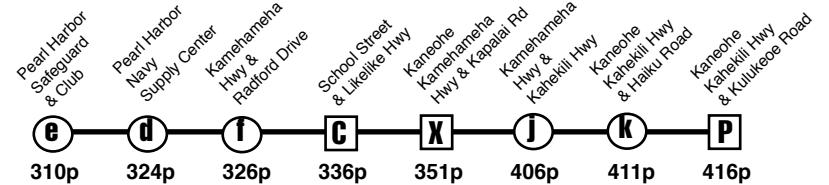

Route 86A - Kaneohe - Kahaluu - Pearl Harbor Express

A.M. Weekday Only: Kaneohe to Pearl Harbor Navy Supply Center

State Holiday

505a 520a 535a 550a 600a 615a

Revised 6/8/09

P.M. Weekday Only: To Kaneohe

State Holiday

310p 324p 326p 336p 351p 406p 411p 416p

Route 86A Destination Signs

AM: To Pearl Harbor

86A EXPRESS PEARL HARBOR

PM: To Kahaluu

86A EXPRESS KAHALUU AHUIMANU

Bold indicates PM service.

Schedule to change without notice.