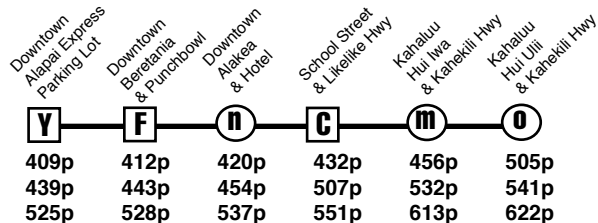

State Holiday

439p	442p	450p	502p	525p	534p

Route 88 Destination Signs

AM:

To Downtown   88 EXPRESS DOWNTOWN

PM:

To Kahaluu   88 EXPRESS KAHALUU VIA KAHEKILI

Bold indicates PM service.

Schedule to change without notice.

All buses are lift and bicycle rack equipped.