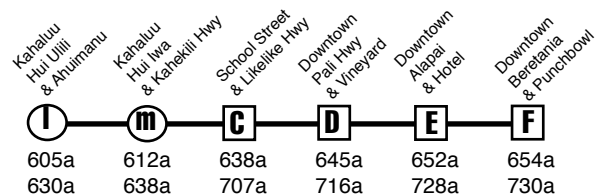

# Route 88 - Kahaluu - Ahuimanu Express

Effective 3/7/11

**A.M. Weekday Only:** Kahaluu to Downtown Honolulu      **P.M. Weekday Only:** To Kahaluu

### State Holiday

605a	612a	637a	644a	651a	653a
------	------	------	------	------	------

### Route 88 Destination Signs

AM:

To Downtown      88 EXPRESS DOWNTOWN

PM:

To Kahaluu      88 EXPRESS KAHALUU VIA KAHEKILI

**Bold indicates PM service.**

**Schedule to change without notice.**

**All buses are lift and bicycle rack equipped.**