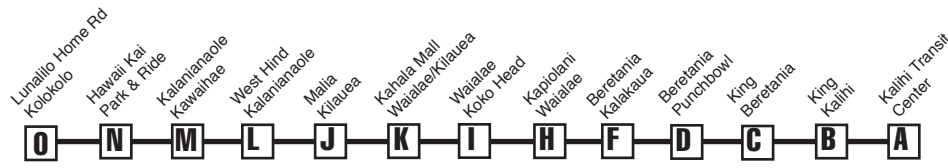

Route 1 Destination Signs

- ROUTE 1
 1 HAWAII KAI
 1 KAHALA MALL
 1 KALIHI TRANSIT CTR

- ROUTE 1L
 1L AALA PARK LIMITED STOPS
 1L HAWAII KAI LIMITED STOPS

Route 1 Symbols

- A** Ends at Ainakoa/Kalaianaoale Hwy
2 minutes later
- B** Begins at Beretania/Aala or ends at Beretania/Aala 1 minute later
- H** Ends at Lunalilo Home Rd/Hawaii Kai Dr 3 minutes later
- K** Begins at King/Kalihi
- L** Route 1L
- M** Ends at Malia/Kilauea 1 minute later
- W** Begins at Waialae/Kilauea 1 minute earlier
- ★ Diverts to Star of the Sea School at 252p on school days only; does not run on holidays or during school vacations

Bold indicates PM service.
 Schedule subject to change without notice.
 Buses are lift and bicycle rack equipped.

Route 1 Kaimuki - Kalihi and Route 1L Downtown - Hawaii Kai Limited Effective 12/4/11

State Holiday: Westbound - Hawaii Kai to Kalihi