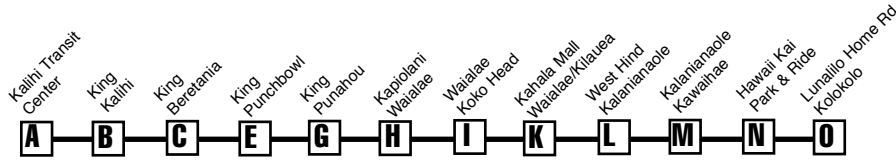

Route 1 Destination Signs

ROUTE 1

- 1 HAWAII KAI
- 1 KAHALA MALL
- 1 KALIHI TRANSIT CTR

ROUTE 1L

- 1L AALA PARK LIMITED STOPS
- 1L HAWAII KAI LIMITED STOPS

Route 1 Symbols

- A** Ends at Ainakoa/Kalaniana'ole Hwy 2 minutes later
- B** Begins at Beretania/Aala or ends at Beretania/Aala 1 minute later
- H** Ends at Lunalilo Home Rd/Hawaii Kai Dr 3 minutes later
- K** Begins at King/Kalihi
- L** Route 1L
- M** Ends at Malia/Kilauea 1 minute later
- W** Begins at Waialae/Kilauea 1 minute earlier
- ★** Diverts to Star of the Sea School at 254p on school days only; does not run on holidays or during school vacations

Bold indicates PM service.
Schedule subject to change without notice.
Buses are lift and bicycle rack equipped.

Route 1 Kaimuki - Kalihi and Route 1L Downtown - Hawaii Kai Limited Effective 12/6/09

State Holiday: Eastbound - Kalihi to Hawaii Kai