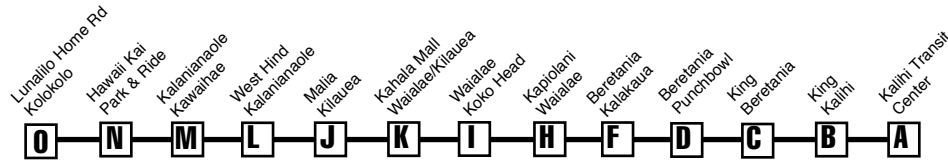

Route 1 Destination Signs

- ROUTE 1
 1 HAWAII KAI
 1 KAHALA MALL
 1 KALIHI TRANSIT CTR

- ROUTE 1L
 1L AALA PARK LIMITED STOPS
 1L HAWAII KAI LIMITED STOPS

Route 1 Symbols

- A** Ends at Ainakoa/Kalaniana'ole Hwy 2 minutes later
- B** Begins at Beretania/Aala or ends at Beretania/Aala 1 minute later
- H** Ends at Lunalilo Home Rd/Hawaii Kai Dr 3 minutes later
- K** Begins at King/Kalihi
- L** Route 1L
- M** Ends at Malia/Kilauea 1 minute later
- W** Begins at Waialae/Kilauea 1 minute earlier
- ★** Diverts to Star of the Sea School at 254p on school days only; does not run on holidays or during school vacations

Bold indicates PM service. Schedule subject to change without notice. Buses are lift and bicycle rack equipped.

Route 1 Kaimuki - Kalihi and Route 1L Downtown - Hawaii Kai Limited Effective 12/6/09

State Holiday: Westbound - Hawaii Kai to Kalihi