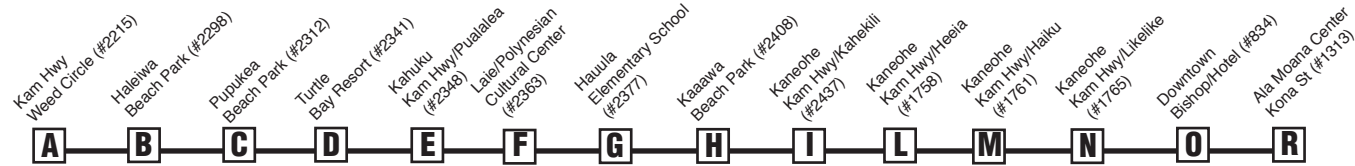

Route 55 - Honolulu - Kaneohe - Haleiwa

Effective 12/3/17

Sunday: Eastbound Via Kamehameha Hwy/Pali Hwy to Downtown/Ala Moana Center

539a	544a	553a	607a	615a	625a	632a	647a	703a	711a	715a	723a	743a	759a
630a	635a	644a	658a	706a	716a	723a	738a	754a	802a	806a	814a	834a	850a
710a	715a	724a	738a	746a	756a	803a	818a	834a	842a	846a	854a	914a	930a
750a	756a	805a	819a	827a	837a	844a	859a	915a	923a	927a	935a	955a	1011a
830a	836a	845a	859a	907a	917a	924a	939a	955a	1003a	1007a	1015a	1036a	1052a
910a	916a	925a	939a	947a	957a	1004a	1019a	1035a	1043a	1047a	1055a	1117a	1133a
950a	956a	1005a	1019a	1027a	1037a	1047a	1102a	1118a	1126a	1130a	1138a	1200p	1216p
1030a	1036a	1047a	1101a	1109a	1119a	1129a	1144a	1202p	1210p	1214p	1222p	1244p	100p
1110a	1116a	1127a	1143a	1155a	1205p	1215p	1230p	1245p	1253p	1257p	105p	127p	143p
1150a	1158a	1211p	1228p	1240p	1250p	1255p	110p	125p	133p	137p	145p	207p	222p
1230p	1239p	1253p	110p	122p	132p	137p	152p	207p	215p	219p	227p	249p	304p
110p	119p	133p	150p	202p	212p	217p	236p	251p	259p	303p	313p	335p	350p
150p	159p	213p	230p	240p	250p	255p	314p	329p	337p	341p	351p	413p	428p
230p	238p	252p	309p	319p	329p	340p	359p	414p	422p	426p	434p	456p	510p
310p	318p	332p	349p	359p	409p	415p	431p	446p	454p	458p	506p	528p	541p
350p	358p	412p	429p	439p	449p	455p	511p	526p	534p	538p	546p	608p	621p
430p	438p	452p	509p	519p	526p	532p	548p	603p	611p	615p	623p	644p	657p
530p	538p	552p	609p	619p	626p	632p	647p	700p	708p	712p	718p	738p	751p
630p	636p	647p	704p	711p	718p	724p	739p	752p	800p	803p	809p	829p	842p
730p	735p	745p	759p	806p	813p	819p	834p	847p	855p	858p	904p	924p	937p
830p	835p	845p	859p	906p	913p	919p	934p	947p	955p	958p	1004p	1024p	1037p
930p	935p	945p	959p	1006p	1013p	1019p	1034p	1047p	1055p	1058p	1104p	1124p	1137p

State Holiday