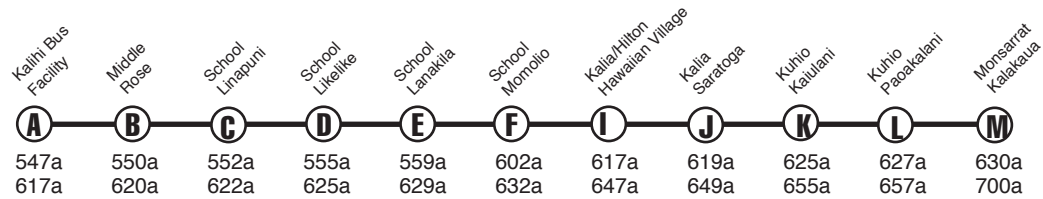

Saturday AM Service: Eastbound from Kalihi to Waikiki

PM Service: Westbound from Waikiki to Kalihi

Route 203 Destination Signs

Eastbound (AM) to Waikiki: 203 Express Waikiki

Westbound (PM) to Kalihi: 203 Express Kalihi

PM Service : Westbound from Waikiki to Kalihi

Route 203 Kalihi via School Express

Effective 8/21/11

State Holiday AM Service: Eastbound from Kalihi to Waikiki

PM Service: Westbound from Waikiki to Kalihi

Route 203 Destination Signs

Eastbound (AM) to Waikiki: 203 Express Waikiki

Westbound (PM) to Kalihi: 203 Express Kalihi

Bold indicates PM service. Schedule subject to change without notice. All buses are lift and bicycle rack equipped.