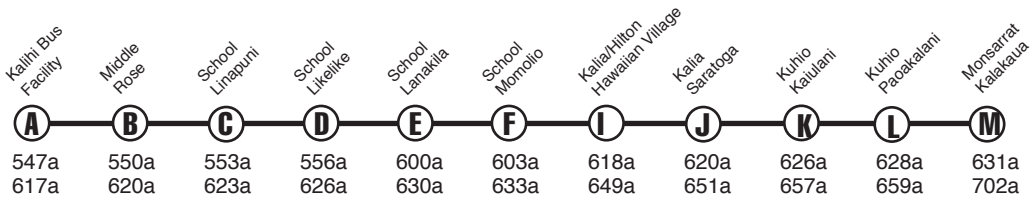

Route 203 Kalihi via School Express

Effective 8/21/11

Weekday AM Service: Eastbound from Kalihi to Waikiki

PM Service : Westbound from Waikiki to Kalihi

Route 203 Kalihi via School Express

Effective 8/21/11

Saturday AM Service: Eastbound from Kalihi to Waikiki

PM Service: Westbound from Waikiki to Kalihi

Route 203 Destination Signs

Eastbound (AM) to Waikiki: 203 Express Waikiki

Westbound (PM) to Kalihi: 203 Express Kalihi

PM Service : Westbound from Waikiki to Kalihi

Route 203 Kalihi via School Express

Effective 8/21/11

State Holiday AM Service: Eastbound from Kalihi to Waikiki

PM Service: Westbound from Waikiki to Kalihi

Route 203 Destination Signs

Eastbound (AM) to Waikiki: 203 Express Waikiki

Westbound (PM) to Kalihi: 203 Express Kalihi

Bold indicates PM service. Schedule subject to change without notice. All buses are lift and bicycle rack equipped.