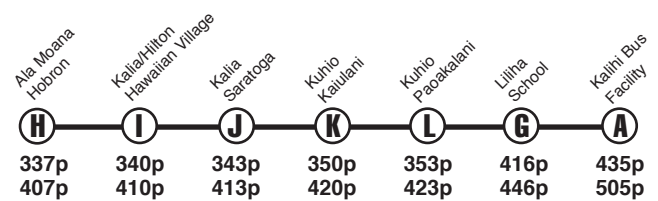

Route 203 Kalihi via School Express

Effective 8/21/11

Weekday AM Service: Eastbound from Kalihi to Waikiki

PM Service : Westbound from Waikiki to Kalihi

Route 203 Kalihi via School Express

Effective 8/21/11

Saturday AM Service: Eastbound from Kalihi to Waikiki

PM Service: Westbound from Waikiki to Kalihi

Route 203 Destination Signs

Eastbound (AM) to Waikiki: 203 Express Waikiki

Westbound (PM) to Kalihi: 203 Express Kalihi

PM Service : Westbound from Waikiki to Kalihi

Route 203 Kalihi via School Express

Effective 8/21/11

State Holiday AM Service: Eastbound from Kalihi to Waikiki

PM Service: Westbound from Waikiki to Kalihi

Route 203 Destination Signs

Eastbound (AM) to Waikiki: 203 Express Waikiki

Westbound (PM) to Kalihi: 203 Express Kalihi

Bold indicates PM service. Schedule subject to change without notice. All buses are lift and bicycle rack equipped.