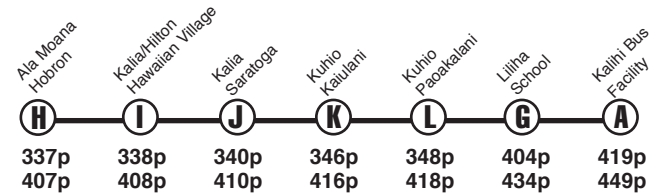

PM Service : Westbound from Waikiki to Kalihi

Route 203 Kalihi via School Express

Effective 8/21/11

State Holiday AM Service: Eastbound from Kalihi to Waikiki

PM Service: Westbound from Waikiki to Kalihi

Route 203 Destination Signs

Eastbound (AM) to Waikiki: 203 Express Waikiki

Westbound (PM) to Kalihi: 203 Express Kalihi

Bold indicates PM service. Schedule subject to change without notice. All buses are lift and bicycle rack equipped.