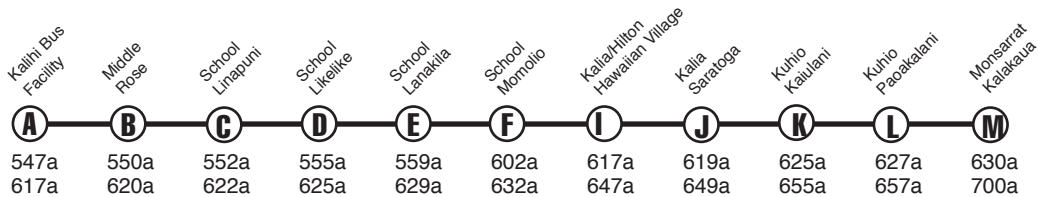

Route 203 Kalihi via School Express

Effective 8/21/11

Weekday AM Service: Eastbound from Kalihi to Waikiki

PM Service : Westbound from Waikiki to Kalihi

Route 203 Kalihi via School Express

Effective 8/21/11

Saturday AM Service: Eastbound from Kalihi to Waikiki

PM Service: Westbound from Waikiki to Kalihi

Route 203 Destination Signs

Eastbound (AM) to Waikiki: 203 Express Waikiki

Westbound (PM) to Kalihi: 203 Express Kalihi

PM Service : Westbound from Waikiki to Kalihi

Route 203 Kalihi via School Express

Effective 8/21/11

State Holiday AM Service: Eastbound from Kalihi to Waikiki

PM Service: Westbound from Waikiki to Kalihi

Route 203 Destination Signs

Eastbound (AM) to Waikiki: 203 Express Waikiki

Westbound (PM) to Kalihi: 203 Express Kalihi

Bold indicates PM service. Schedule subject to change without notice. All buses are lift and bicycle rack equipped.