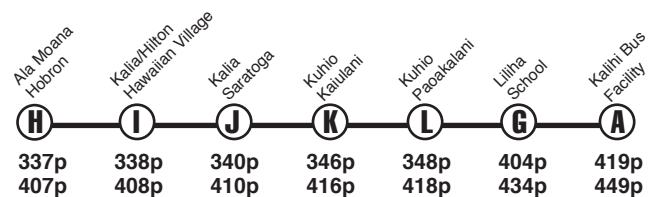

Route 203 Kalihi via School Express

Effective 8/21/11

Weekday AM Service: Eastbound from Kalihi to Waikiki

PM Service : Westbound from Waikiki to Kalihi

Route 203 Kalihi via School Express

Effective 8/21/11

Saturday AM Service: Eastbound from Kalihi to Waikiki

PM Service: Westbound from Waikiki to Kalihi

Route 203 Destination Signs

Eastbound (AM) to Waikiki: 203 Express Waikiki

Westbound (PM) to Kalihi: 203 Express Kalihi

PM Service : Westbound from Waikiki to Kalihi

Route 203 Kalihi via School Express

Effective 8/21/11

State Holiday AM Service: Eastbound from Kalihi to Waikiki

PM Service: Westbound from Waikiki to Kalihi

Route 203 Destination Signs

Eastbound (AM) to Waikiki: 203 Express Waikiki

Westbound (PM) to Kalihi: 203 Express Kalihi

Bold indicates PM service. Schedule subject to change without notice. All buses are lift and bicycle rack equipped.