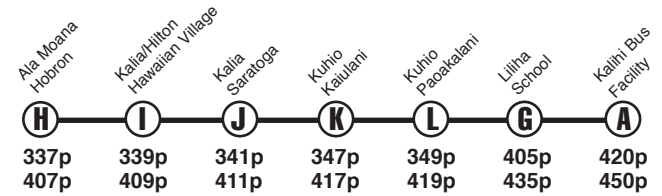

Route 203 Kalihi via School Express

Effective 8/21/11

Sunday AM Service: Eastbound from Kalihi to Waikiki

PM Service : Westbound from Waikiki to Kalihi