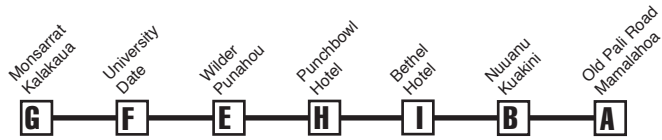

Route 4 Nuuanu/Punahou Effective 8/21/11

Weekday: Westbound from Waikiki to Nuuanu

.....	.....	PV 459a	500a	506a	511a	523a
.....	.....	PV 523a	524a	530a	535a	548a
.....	523a	533a	546a	552a	557a	608a
.....	543a	551a	605a	613a	618a	628a
.....	556a	605a	620a	628a	633a	644a
553a	610a	619a	634a	642a	647a	658a
.....	624a	633a	649a	657a	703a	P 705a
618a	635a	644a	700a	708a	714a	725a
.....	644a	653a	710a	718a	724a	P 726a
635a	652a	702a	721a	730a	736a	746a
.....	658a	712a	732a	741a	747a	757a
646a	704a	718a	738a	747a	753a	P 755a
654a	713a	725a	745a	754a	800a	811a
715a	735a	749a	809a	818a	824a	835a
736a	757a	808a	827a	836a	842a	P 844a
752a	813a	823a	842a	851a	857a	908a
810a	831a	841a	859a	907a	913a	924a
828a	850a	900a	918a	926a	932a	944a
843a	905a	914a	932a	940a	946a	958a
858a	920a	929a	946a	954a	1000a	1010a
918a	940a	949a	1006a	1014a	1020a	1030a
938a	959a	1008a	1024a	1032a	1038a	1049a
958a	1019a	1028a	1044a	1052a	1058a	1109a
1018a	1039a	1048a	1104a	1112a	1118a	1129a
1038a	1059a	1107a	1123a	1131a	1138a	1149a
1058a	1119a	1127a	1143a	1151a	1158a	1209p
1118a	1139a	1149a	1205p	1213p	1219p	1230p
1138a	1159a	1209p	1225p	1233p	1239p	1250p
1159a	1219p	1229p	1245p	1253p	1259p	110p
1219p	1239p	1248p	104p	112p	118p	129p
1239p	1259p	108p	124p	132p	138p	149p
1259p	119p	128p	144p	151p	157p	209p
119p	139p	148p	204p	211p	217p	229p
139p	159p	209p	225p	232p	238p	250p
158p	218p	228p	245p	252p	258p	310p
217p	237p	247p	304p	312p	318p	330p
234p	255p	306p	324p	332p	338p	349p
254p	316p	327p	344p	352p	358p	409p
.....	328p	339p	357p	405p	411p	422p
322p	344p	356p	414p	423p	430p	P 432p
337p	359p	411p	430p	439p	446p	457p
352p	414p	425p	444p	453p	500p	511p
407p	429p	440p	459p	507p	514p	525p
421p	443p	454p	512p	520p	527p	538p
435p	457p	508p	526p	534p	541p	552p
500p	523p	534p	551p	558p	604p	615p
530p	553p	603p	619p	625p	631p	641p
610p	633p	642p	656p	701p	706p	K 714p
655p	717p	726p	740p	746p	751p	K 759p
743p	803p	811p	823p	828p	833p	K 839p
823p	843p	851p	903p	908p	913p	K 919p
905p	925p	933p	945p	950p	955p	K 1001p
945p	1005p	1013p	1025p	1030p	1034p	K 1040p
1022p	1041p	1049p	1100p	1105p	1109p	K 1115p
1102p	1121p	1129p	1140p	1145p	1149p	P 1151p

Route 4 Destination Signs

Eastbound

To Monsarrat/Kalakaua: 4 University Waikiki

To University/Date: 4 University Moiliili

Westbound

To Old Pali/Mamalahoa: 4 Nuuanu Dowsett Ave via UH Manoa

To Nuuanu Pali/Kimo: 4 Nuuanu Kimo Dr via UH Manoa

To Kuakini/Pali: 4 Nuuanu Pauoa Rd via UH Manoa

Route 4 Symbols

- **W** Begins at Nuuanu/Wyllie
- **P** Begins/ends at Kuakini/Pali
- **V** Begins Nuuanu/Vineyard
- **B** Begins at Nuuanu/Beretania
- **U** Ends at University/King
- **K** Begins/Ends at Nuuanu Pali/Kimo
- **PK** Ends at Paki/Kapahulu
- **PV** Begins at Punchbowl/Vineyard
- ★ Runs on State holidays, does not run on Saturdays

Bold indicates PM service.

Schedule subject to change without notice.

Buses are lift and bicycle rack equipped.