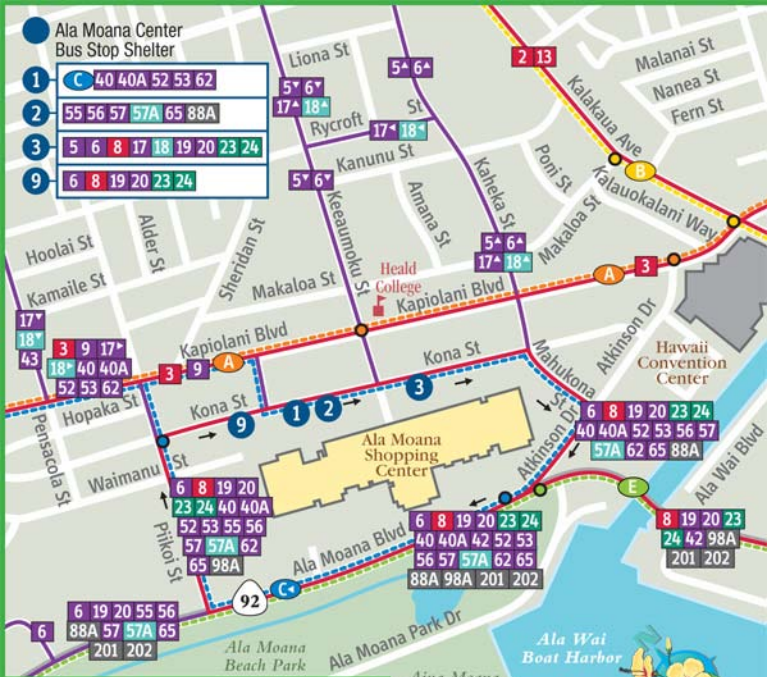

- Ala Moana Center Bus Stop Shelter
- 1 C 40 40A 52 53 62
- 2 55 56 57 57A 65 88A
- 3 5 6 8 17 18 19 20 23 24
- 9 6 8 19 20 23 24

Ala Moana Center

Aina Moana State Recreation Area

Ala Wai Boat Harbor