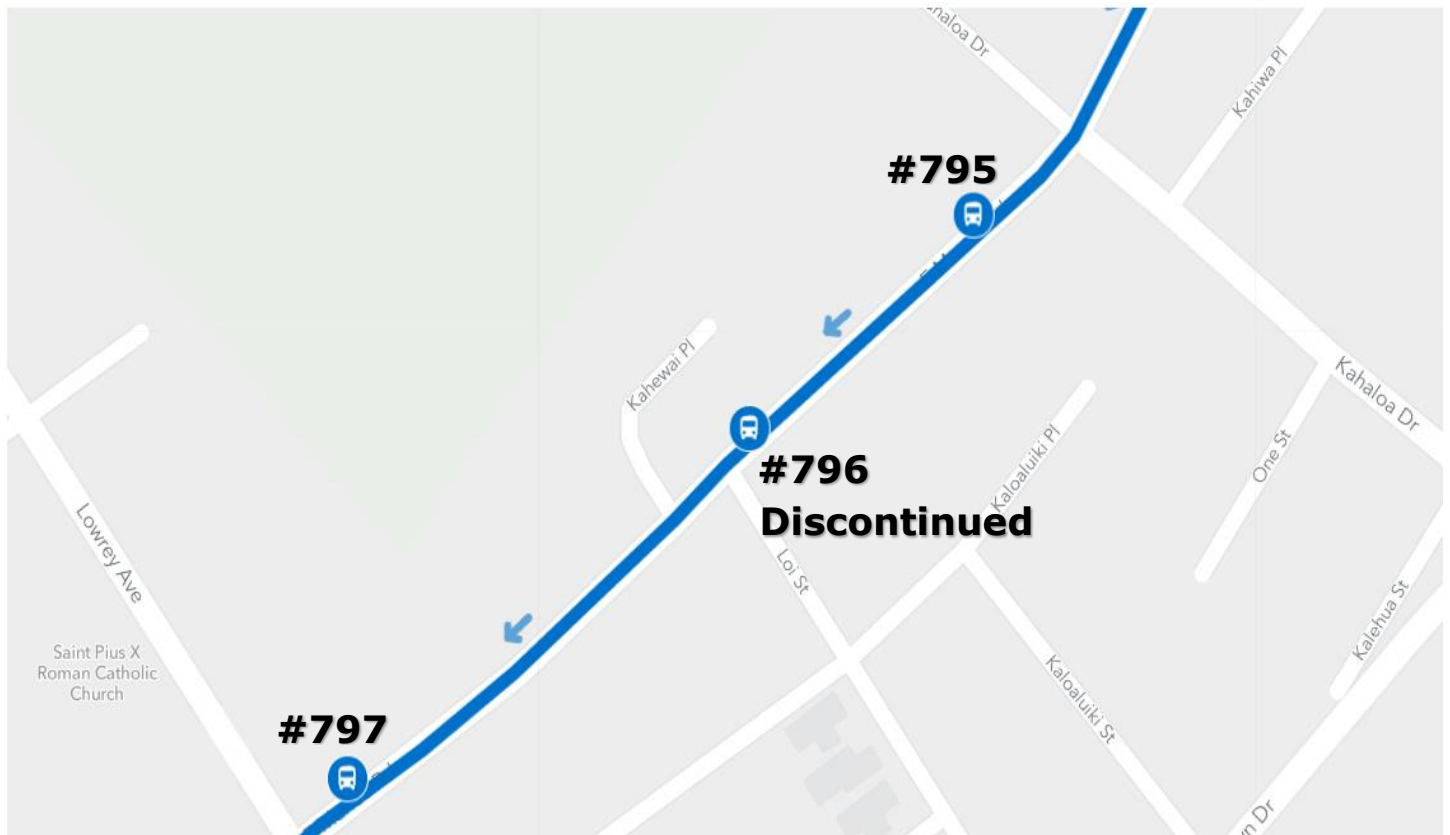

THIS BUS STOP WILL BE CLOSED.

EFFECTIVE: SUNDAY, 6/2/2019

ALTERNATE BUS STOPS:

- ***East Manoa Road + Kahaloa Drive – Bus Stop #795***
- ***East Manoa Road + Lowrey Avenue – Bus Stop #797***

We apologize for the inconvenience.

DEPARTMENT OF TRANSPORTATION SERVICES
CITY & COUNTY OF HONOLULU

(808) 768-8369 / thebusstop@honolulu.gov