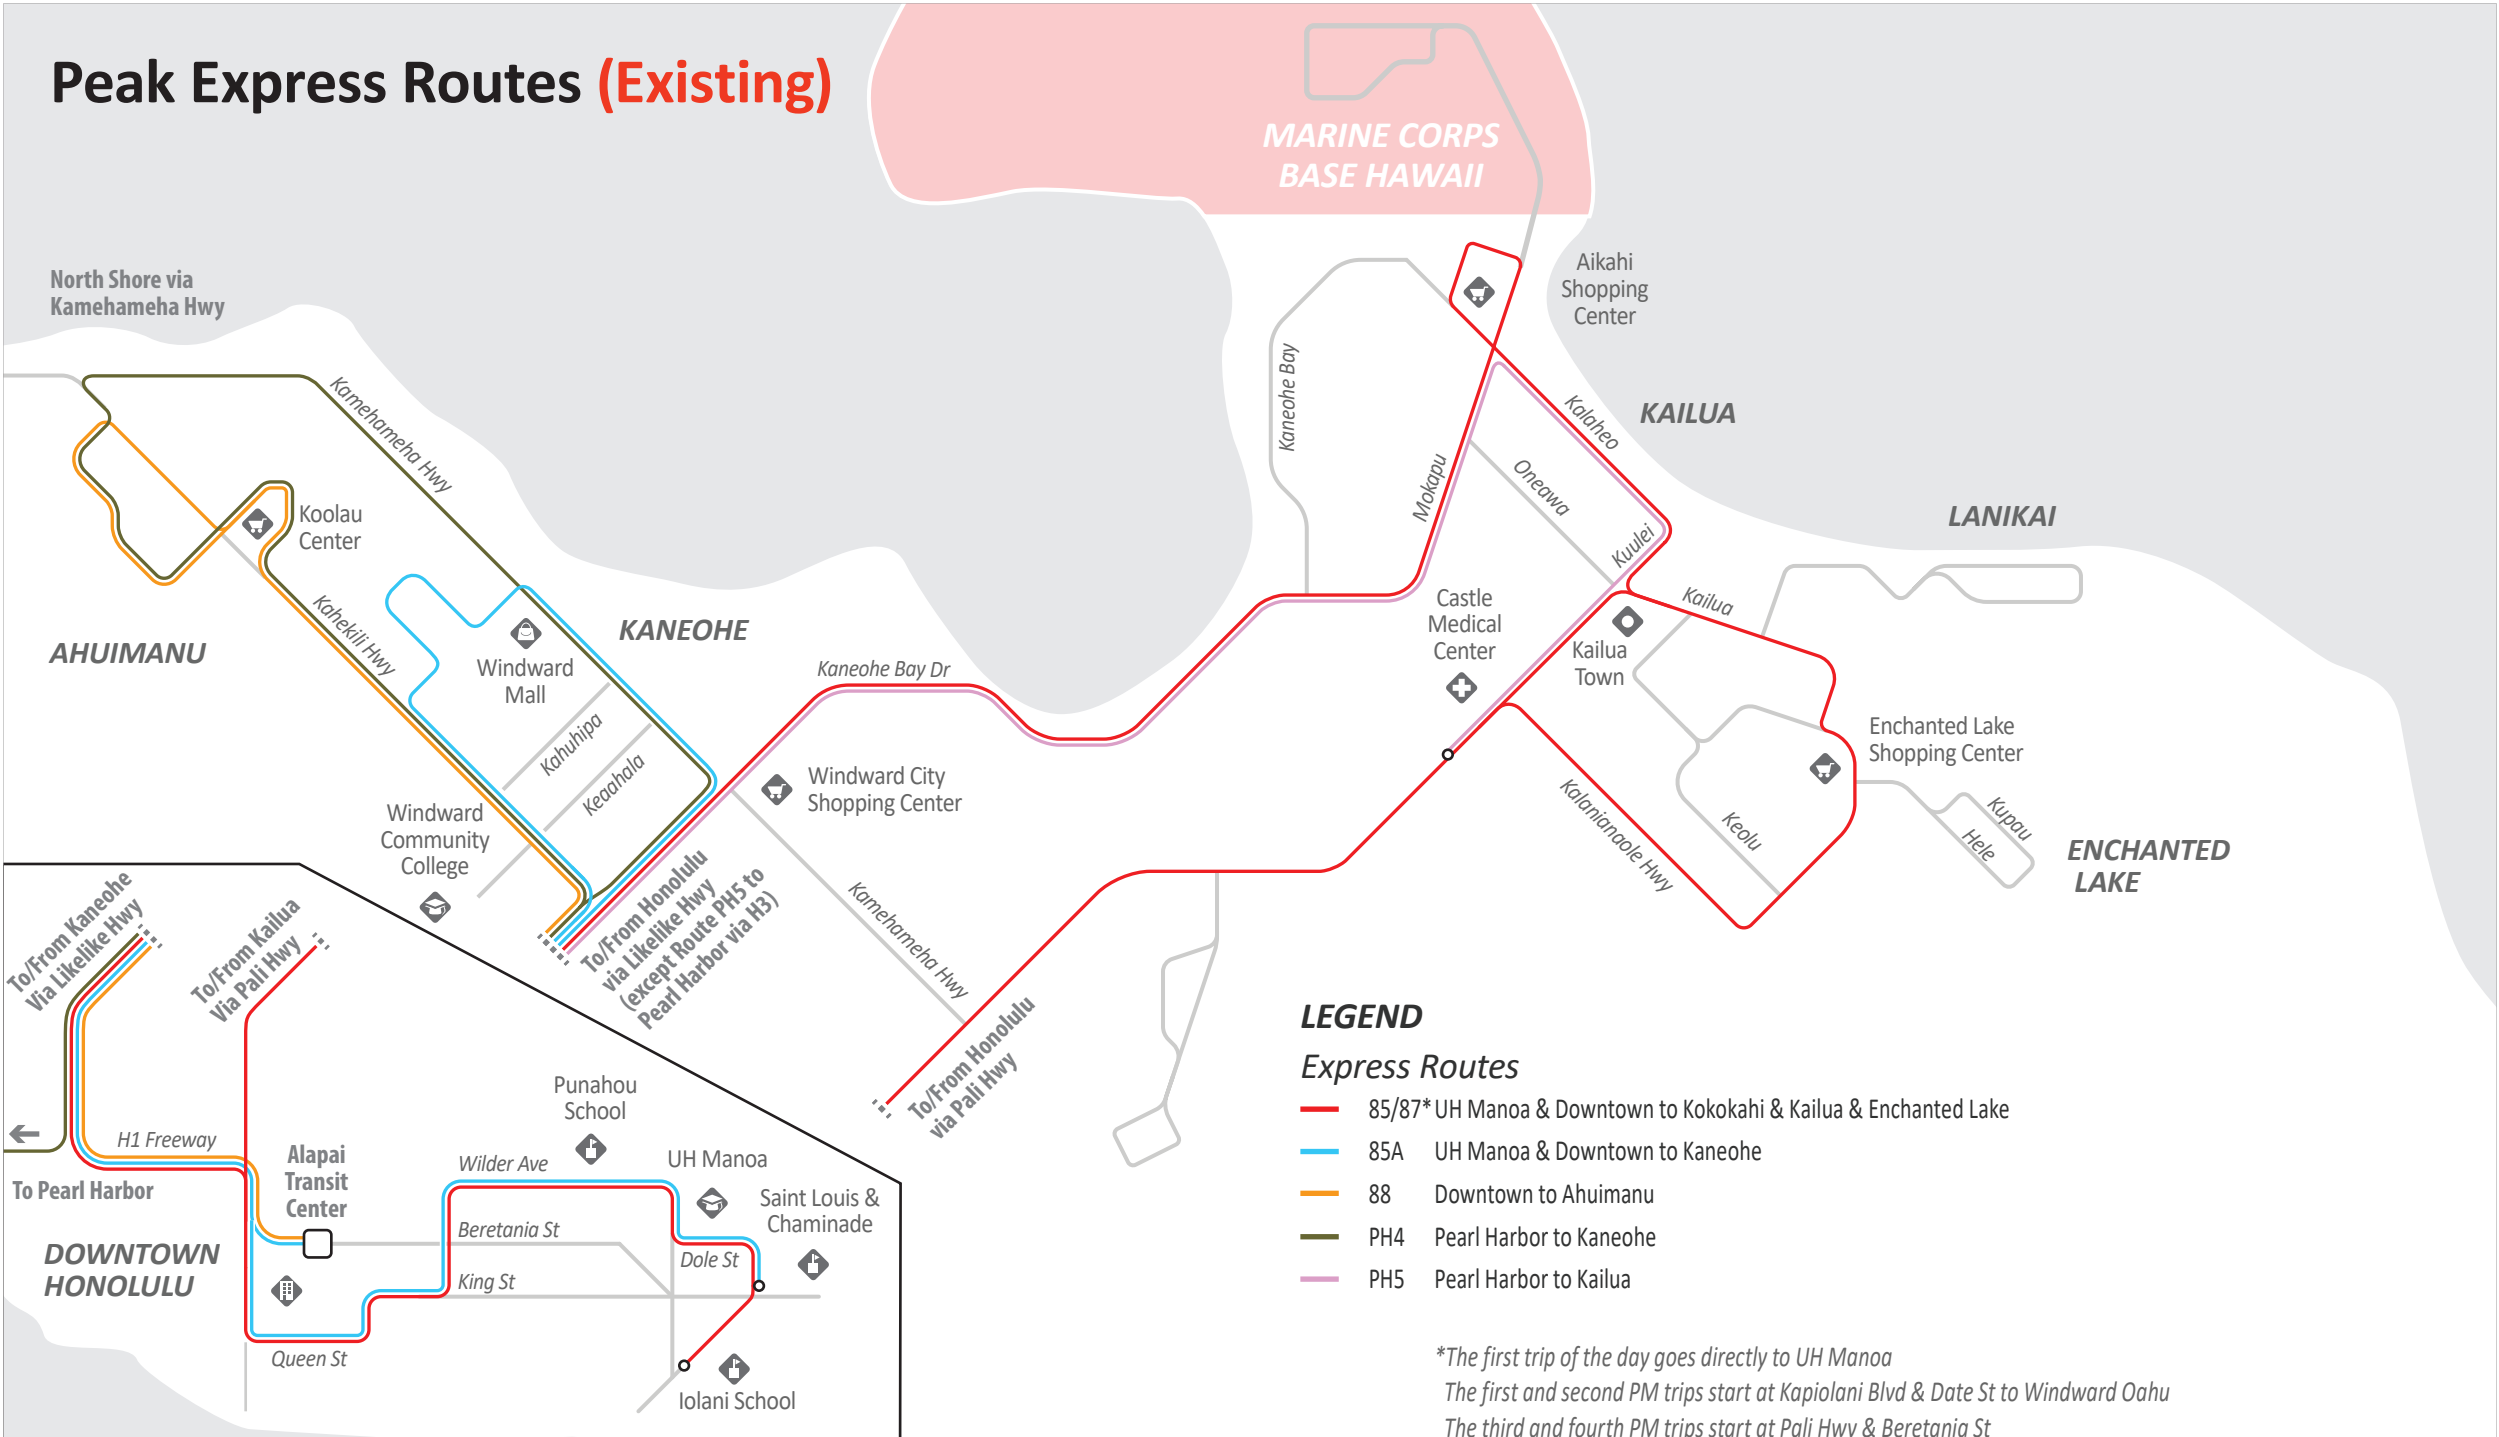

# Peak Express Routes (Existing)

### LEGEND

#### Express Routes

- 85/87\* UH Manoa & Downtown to Kokokahi & Kailua & Enchanted Lake
- 85A UH Manoa & Downtown to Kaneohe
- 88 Downtown to Ahuimanu
- PH4 Pearl Harbor to Kaneohe
- PH5 Pearl Harbor to Kailua

*\*The first trip of the day goes directly to UH Manoa  
The first and second PM trips start at Kapiolani Blvd & Date St to Windward Oahu  
The third and fourth PM trips start at Pali Hwy & Beretania St*