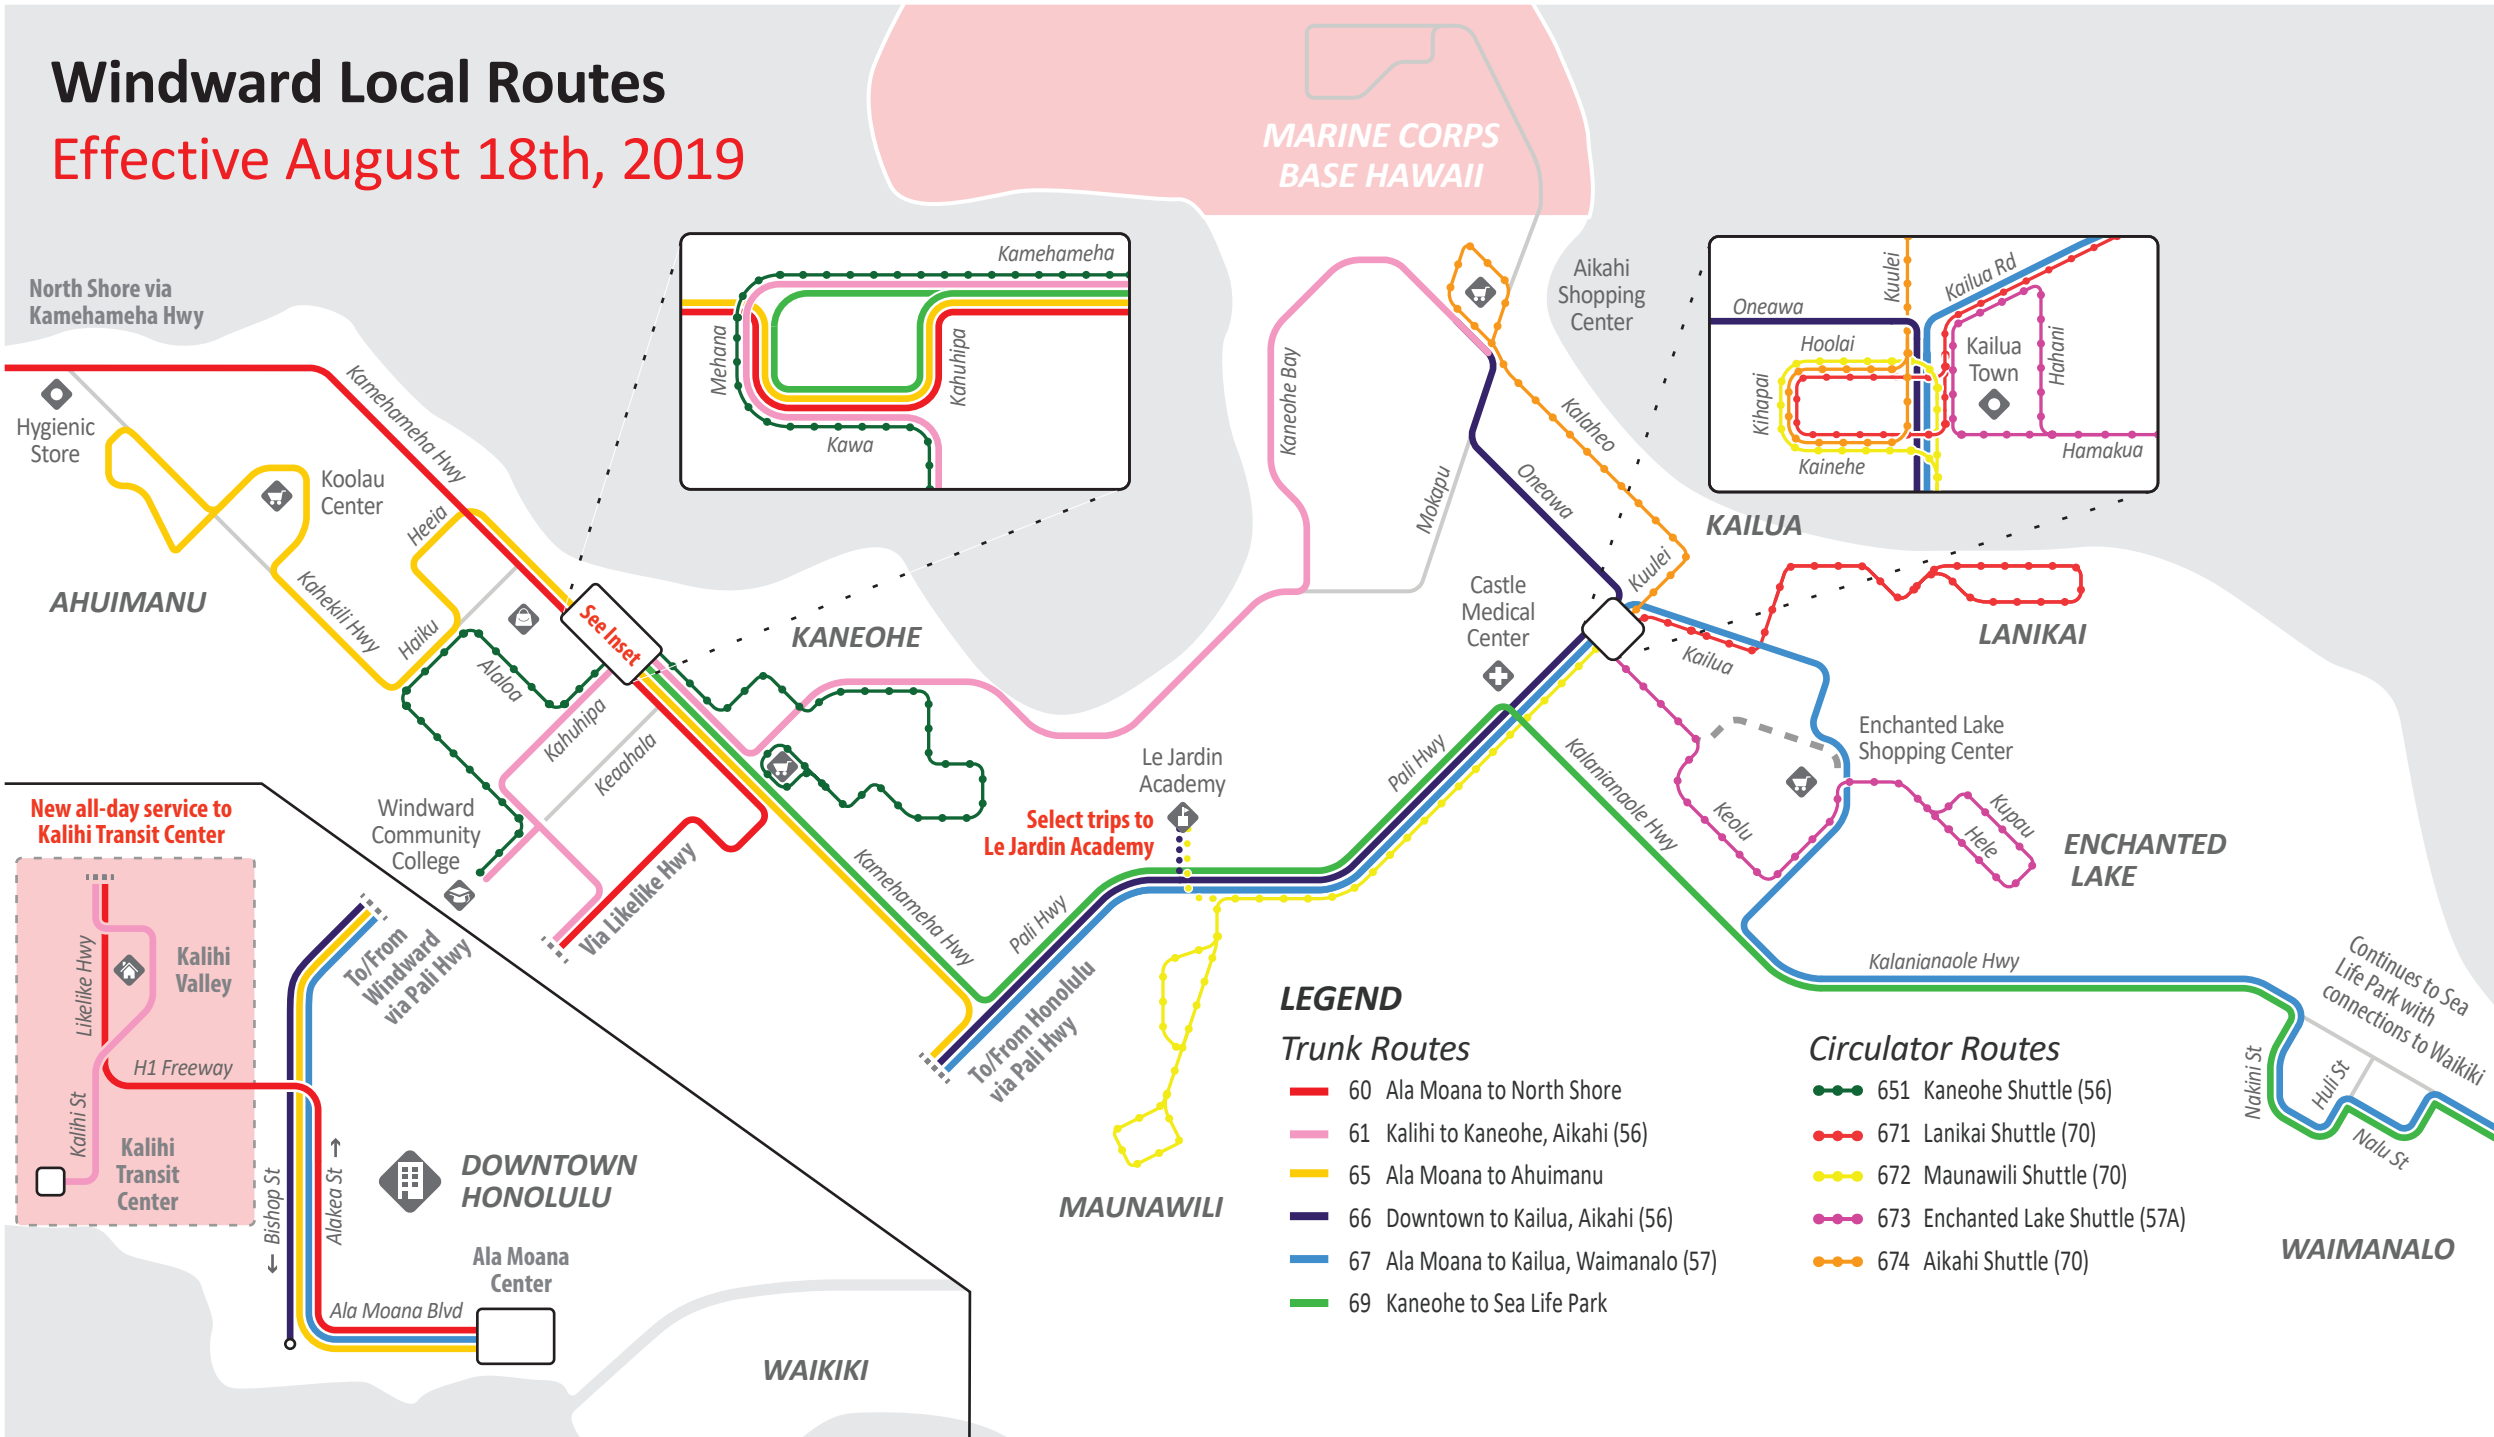

Windward Local Routes

Effective August 18th, 2019

LEGEND

Trunk Routes

- 60 Ala Moana to North Shore
- 61 Kalihi to Kaneohe, Aikahi (56)
- 65 Ala Moana to Ahuimanu
- 66 Downtown to Kailua, Aikahi (56)
- 67 Ala Moana to Kailua, Waimanalo (57)
- 69 Kaneohe to Sea Life Park

Circulator Routes

- 651 Kaneohe Shuttle (56)
- 671 Lanikai Shuttle (70)
- 672 Maunawili Shuttle (70)
- 673 Enchanted Lake Shuttle (57A)
- 674 Aikahi Shuttle (70)