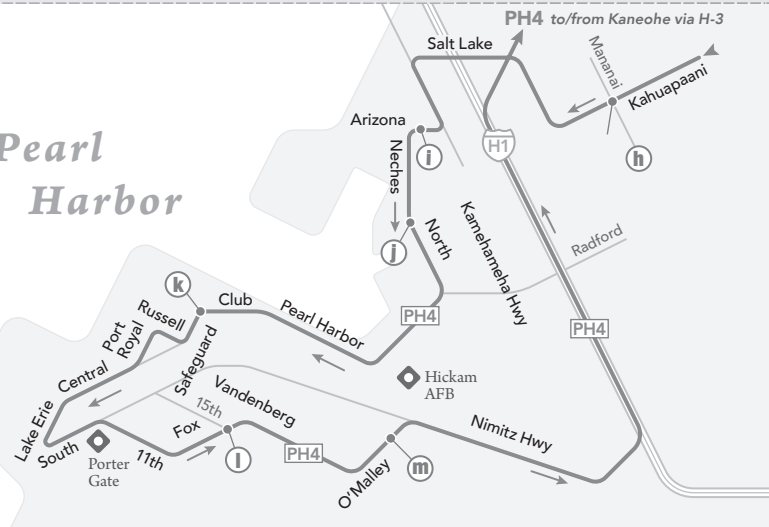

Pearl Harbor

Legend

- Route 85
- Route 86
- Route 87
- Route 88
- Route 89
- Route PH4

Peak-Hour Routes

- Timepoint
- Transit Hub
- Medical Facility
- College/University
- School
- Key Destination
- State Capitol

schematic map - not to scale

DOWNTOWN HONOLULU