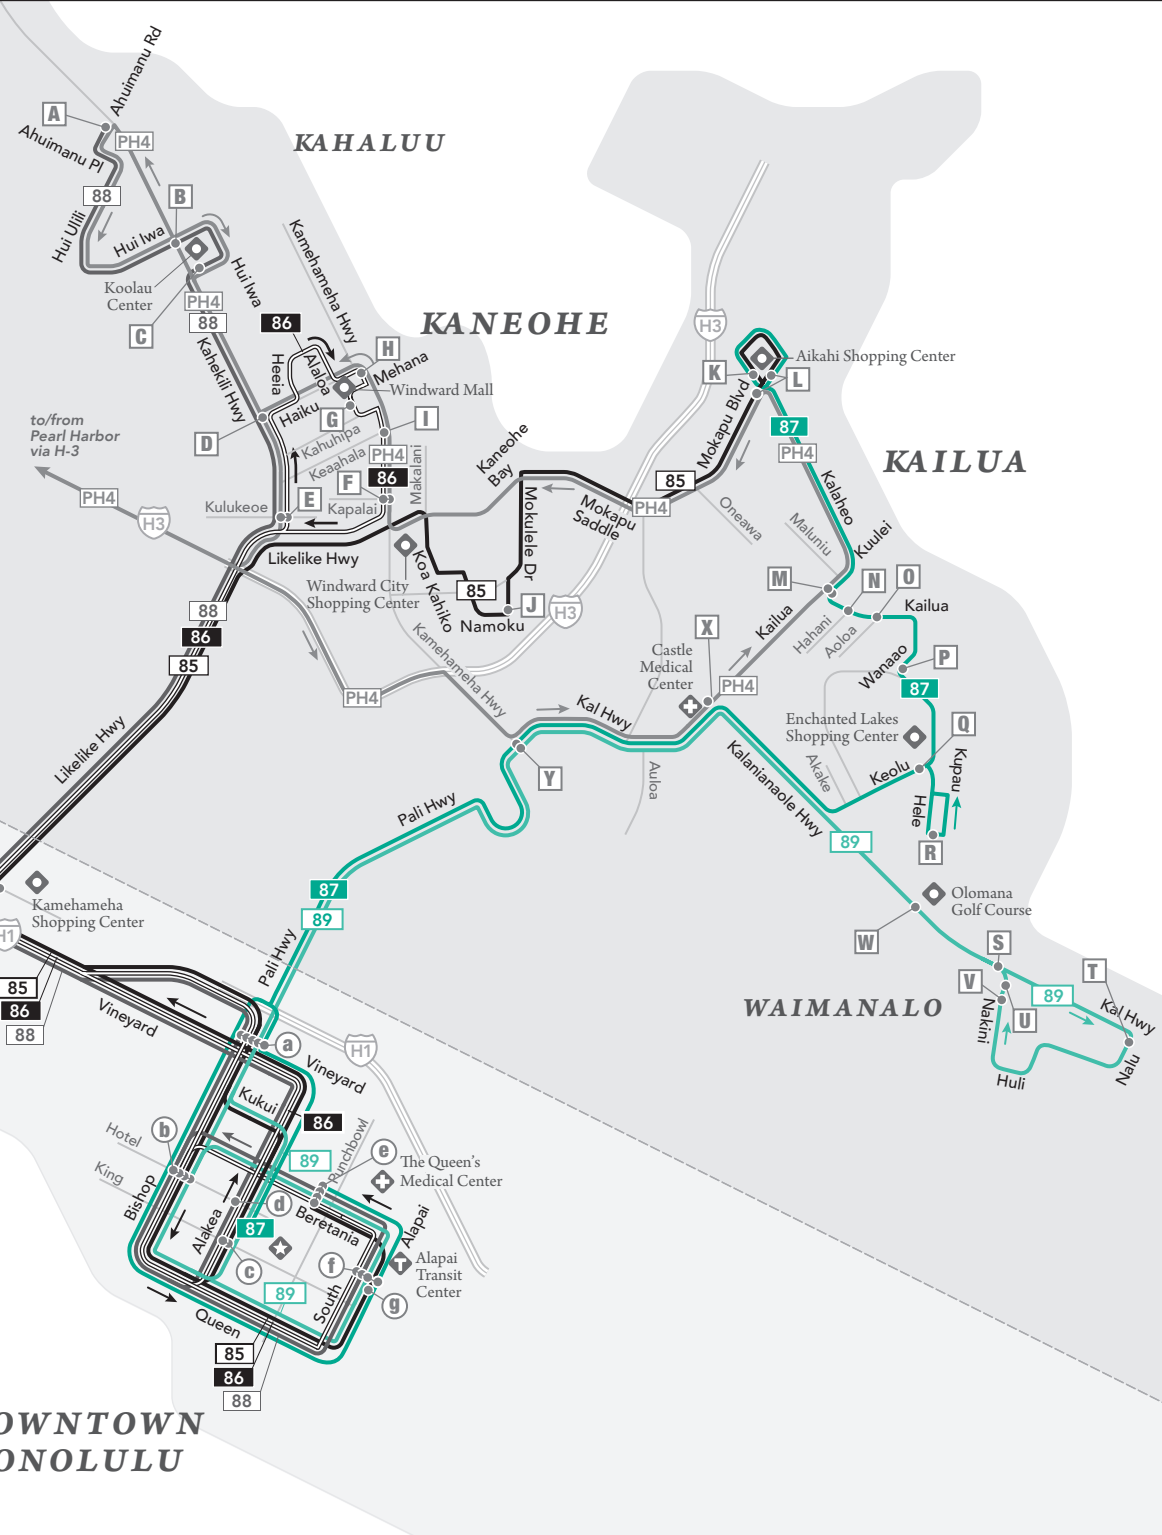

Pearl Harbor

Legend

- Route 85
- Route 86
- Route 87
- Route 88
- Route 89
- Route PH4

Peak-Hour Routes

- Timepoint
- Transit Hub
- Medical Facility
- College/University
- School
- Key Destination
- State Capitol

schematic map - not to scale

DOWNTOWN HONOLULU