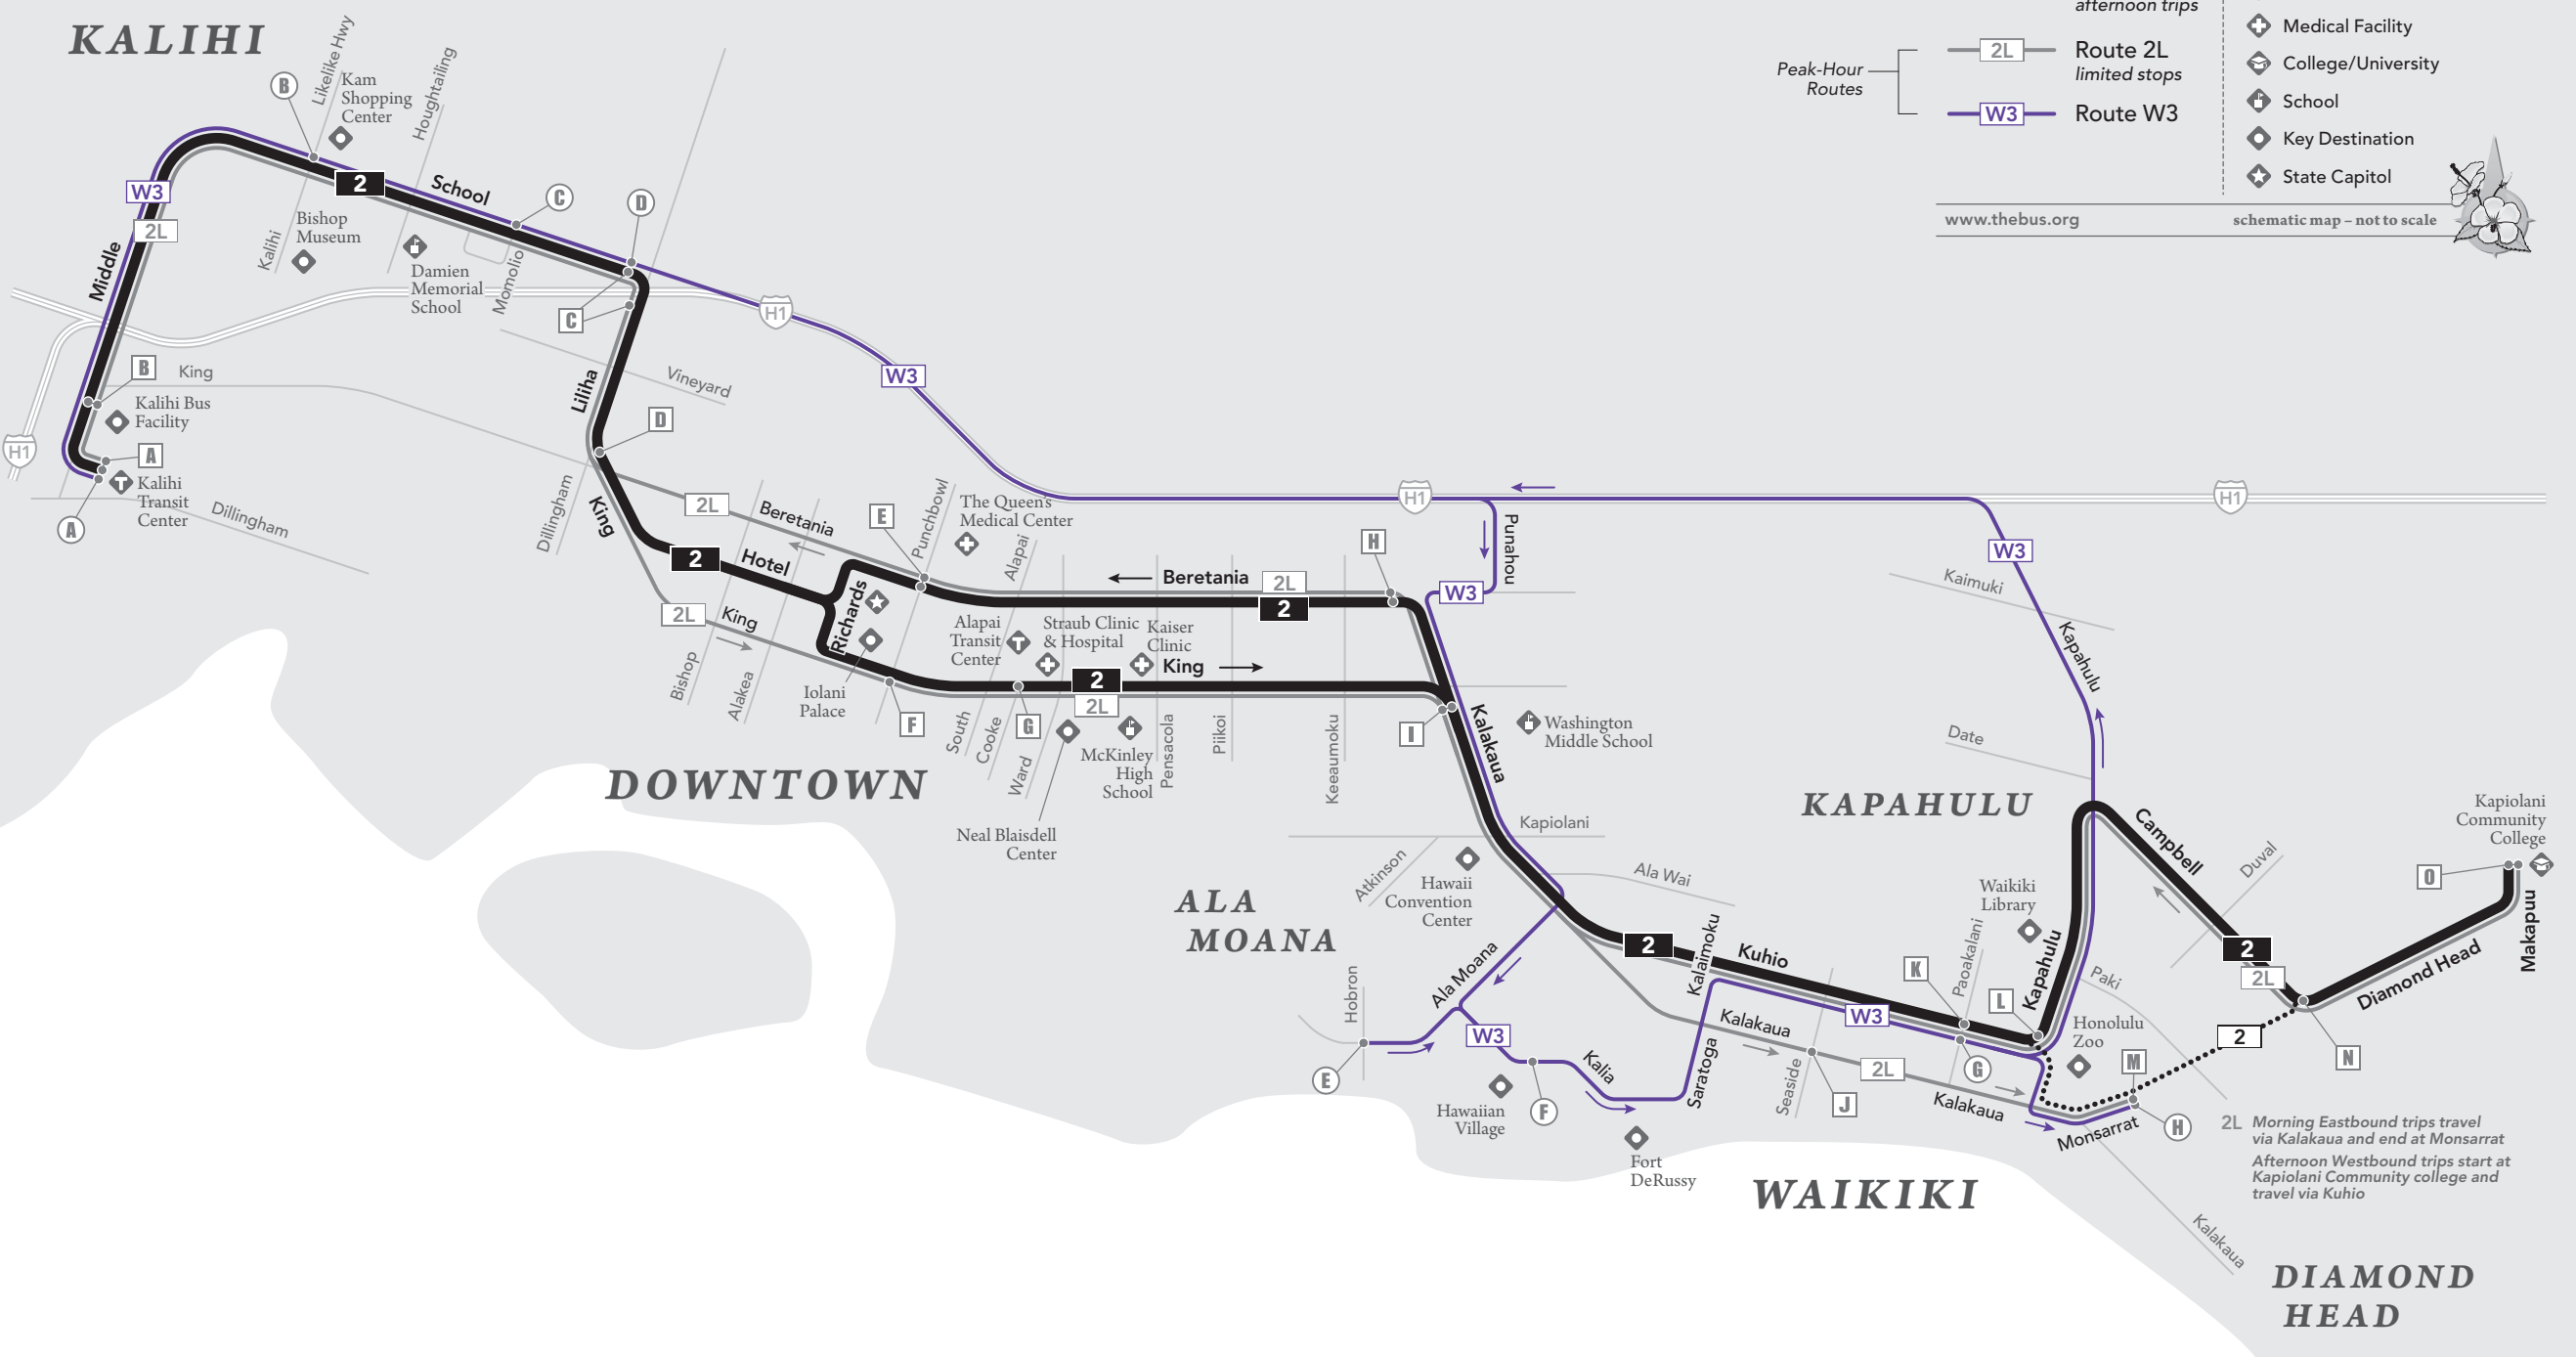

KALIHI

Legend

- All-Day Route — **2** **Route 2**
- Peak-Hour Routes — **2L** **Route 2L** limited stops
- W3** **Route W3**
- **2** selected afternoon trips
- A** Timepoint
 - T** Transit Hub
 - H** Medical Facility
 - C** College/University
 - S** School
 - D** Key Destination
 - +** State Capitol

www.thebus.org

schematic map – not to scale

2L Morning Eastbound trips travel via Kalakaua and end at Monsarrat
 Afternoon Westbound trips start at Kapiolani Community college and travel via Kuhio

DIAMOND HEAD