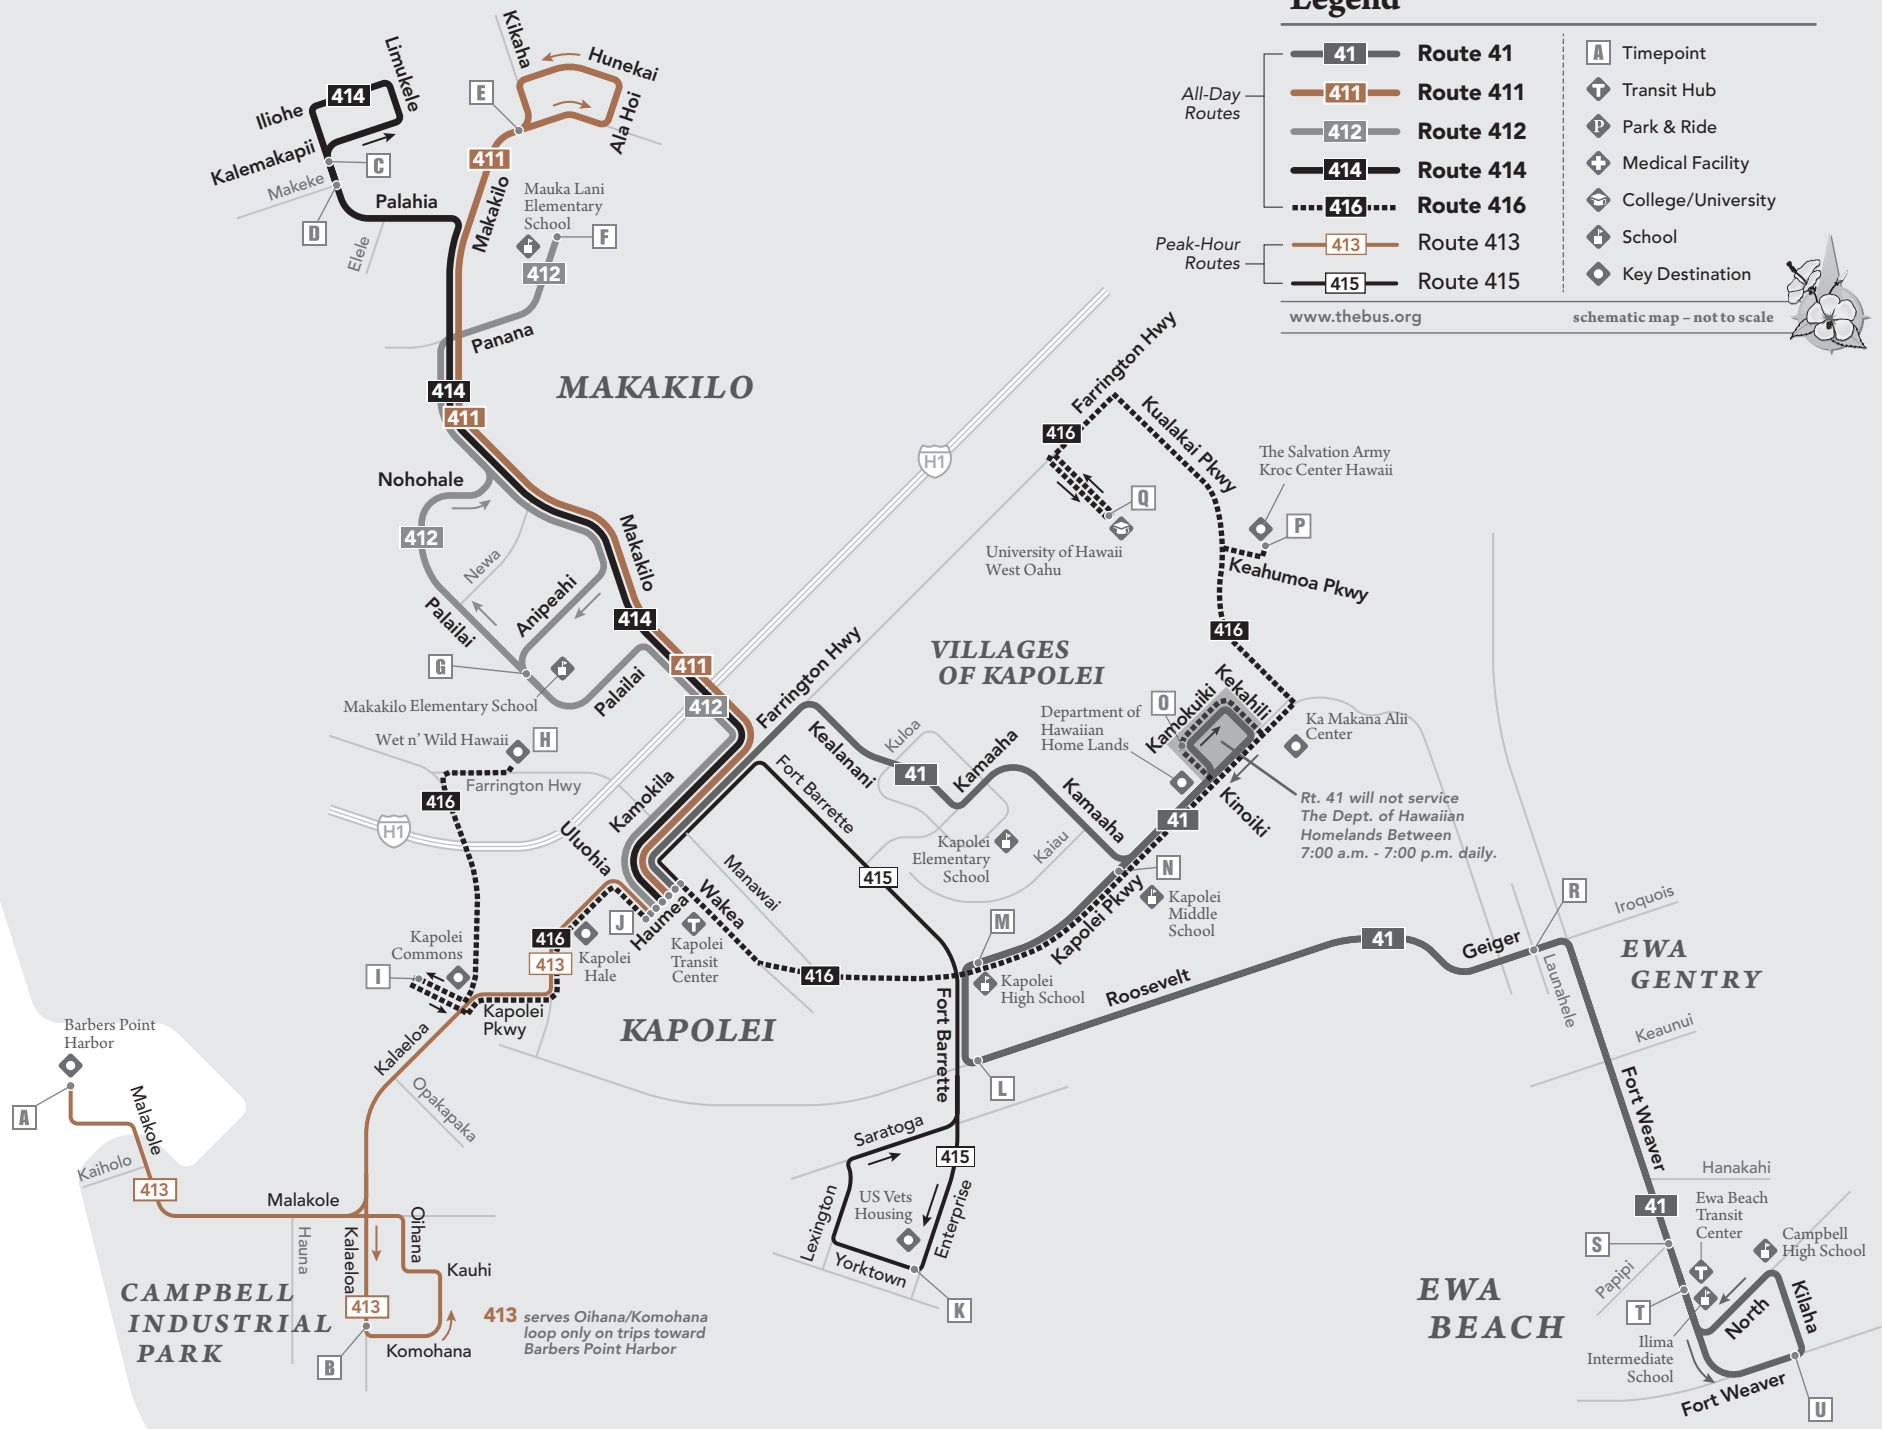

Legend

- | | | | | |
|------------------|--|------------------|--|--------------------|
| All-Day Routes | | Route 41 | | Timepoint |
| | | Route 411 | | Transit Hub |
| | | Route 412 | | Park & Ride |
| | | Route 414 | | Medical Facility |
| Peak-Hour Routes | | Route 416 | | College/University |
| | | Route 413 | | School |
| | | Route 415 | | Key Destination |

www.thebus.org

schematic map - not to scale

CAMPBELL INDUSTRIAL PARK

413 serves Oihana/Komohana loop only on trips toward Barbers Point Harbor

EWA BEACH

EWA GENTRY

MAKAKILO

VILLAGES OF KAPOLEI

KAPOLEI