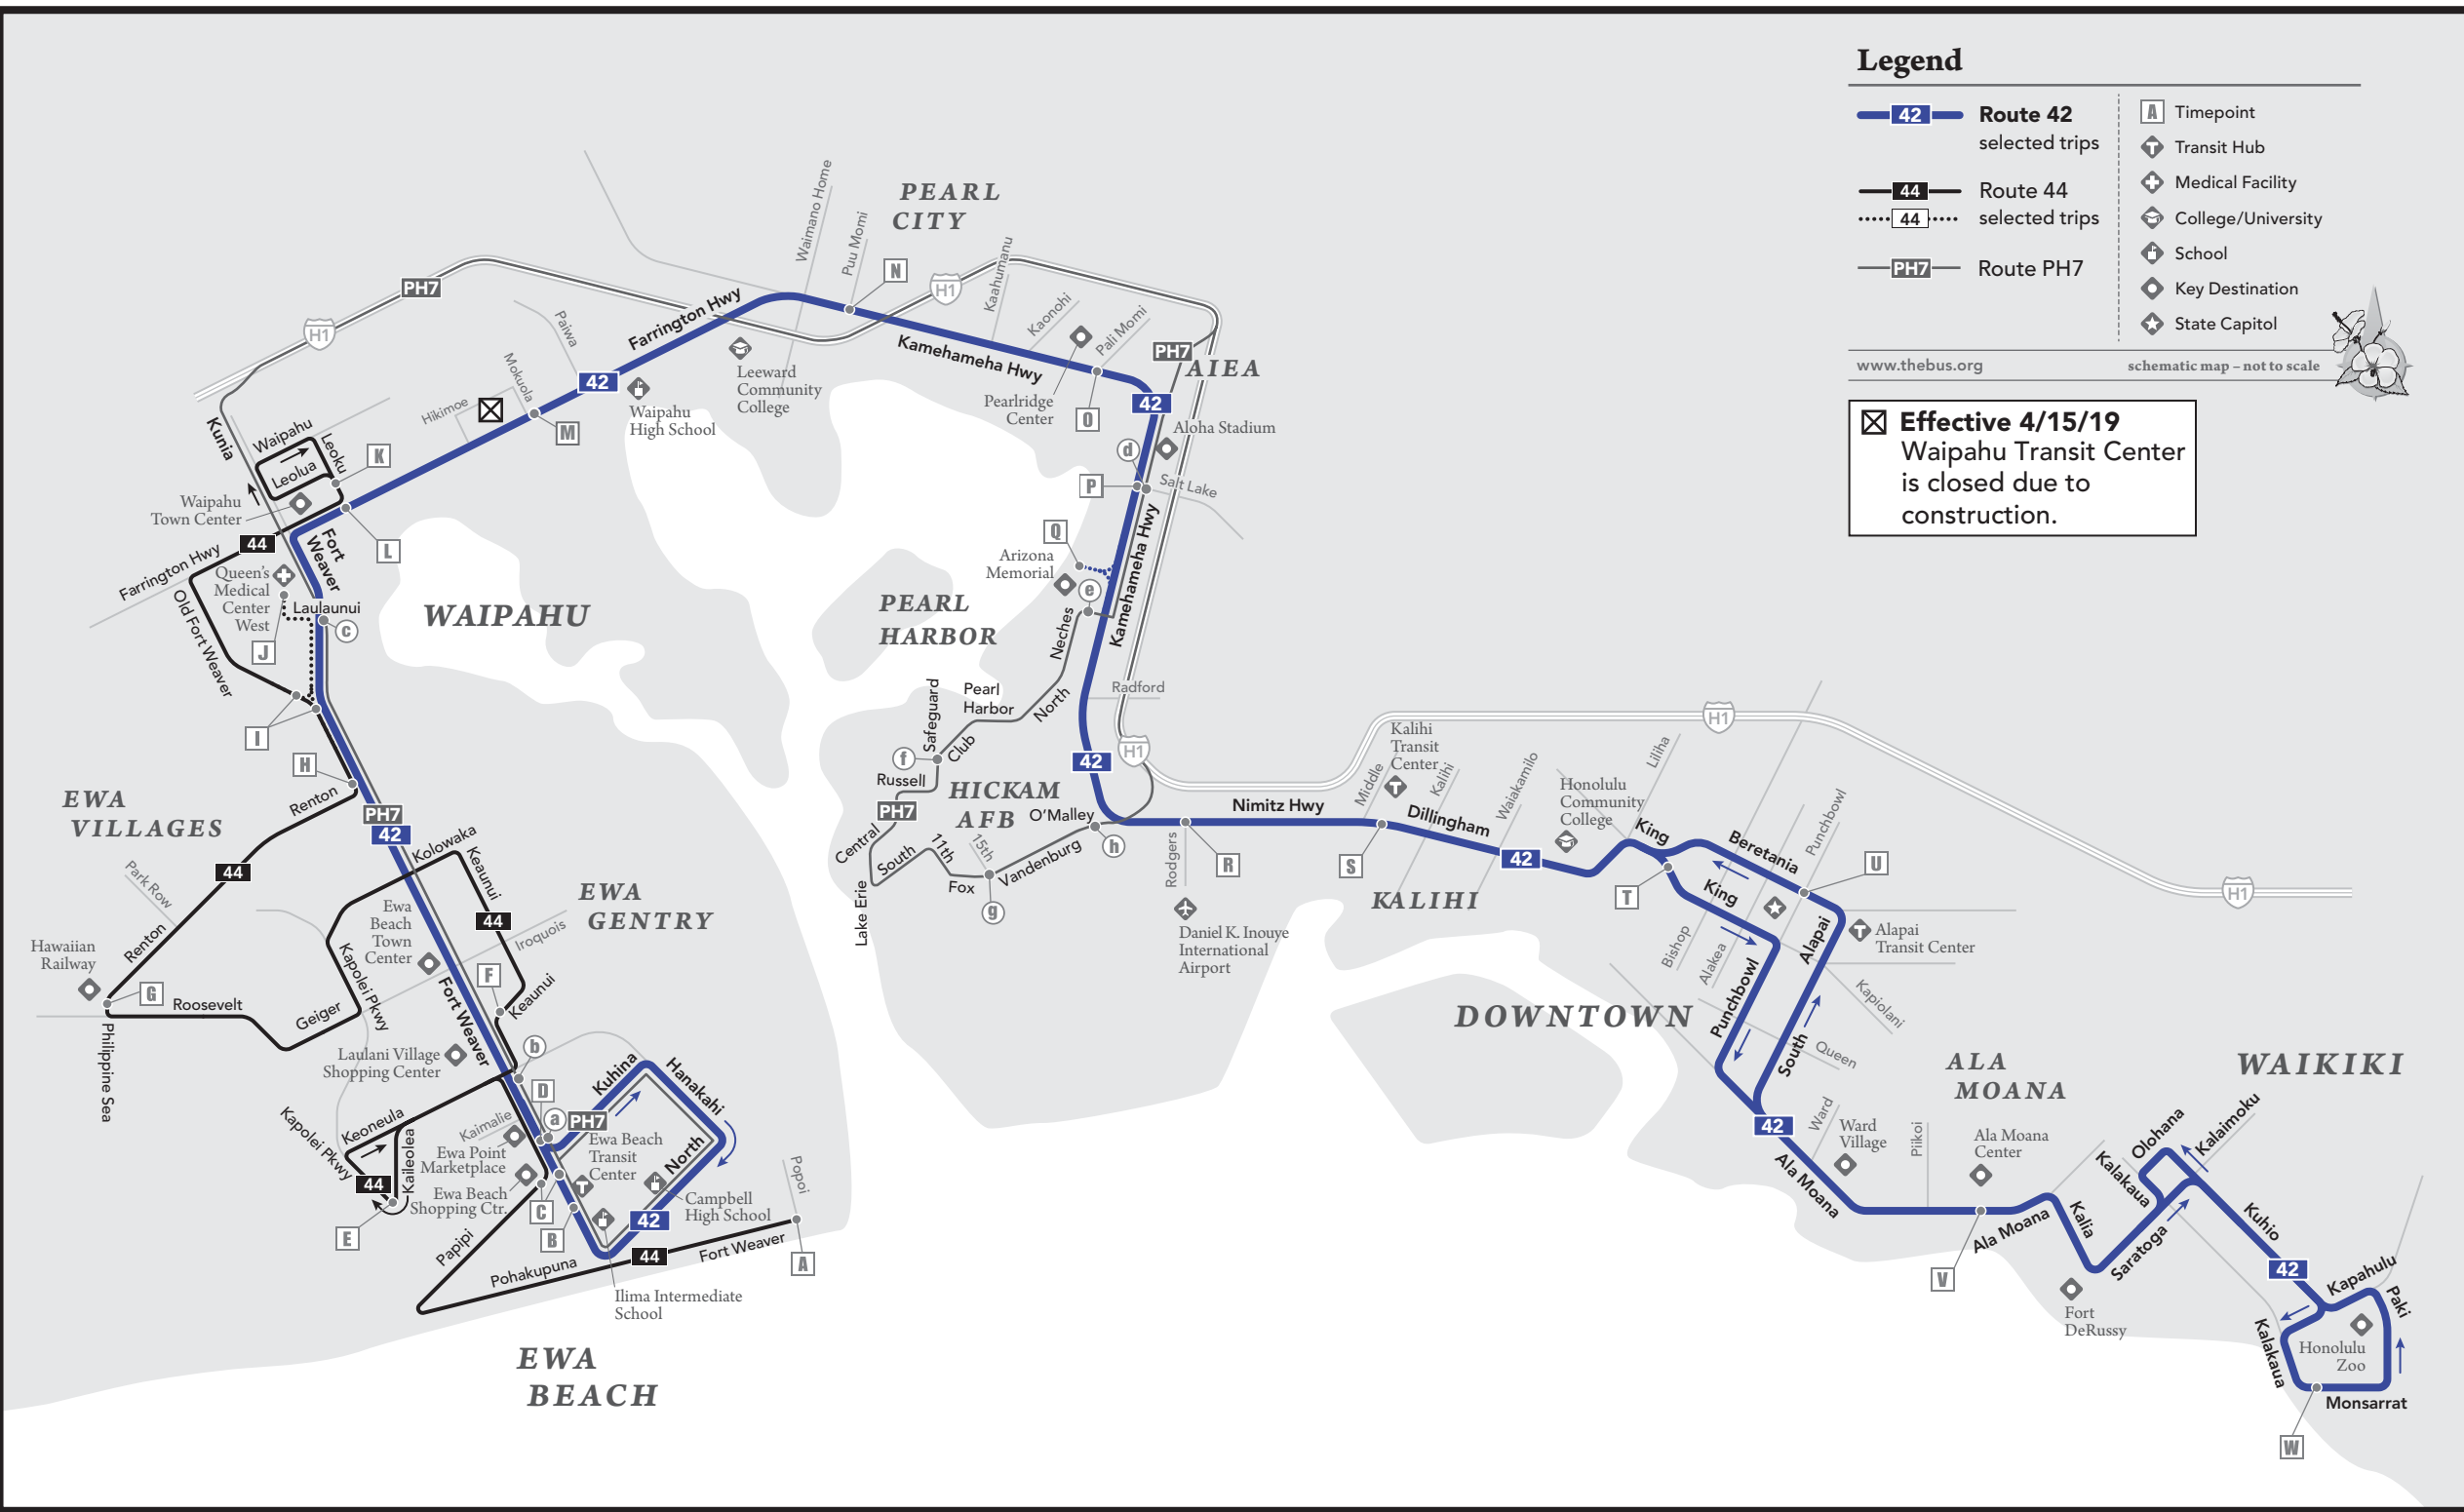

Legend

- 42 **Route 42**
selected trips
- 44 **Route 44**
selected trips
- PH7 **Route PH7**
- A Timepoint
- T Transit Hub
- + Medical Facility
- U College/University
- S School
- D Key Destination
- C State Capitol

www.thebus.org

schematic map - not to scale

X **Effective 4/15/19**
Waipahu Transit Center
is closed due to
construction.

EWA BEACH

EWA GENTRY

EWA VILLAGES

WAIPAHU

PEARL HARBOR

PEARL CITY

KALIHI

DOWNTOWN

ALA MOANA

WAIKIKI

AIEA

HICKAM AFB