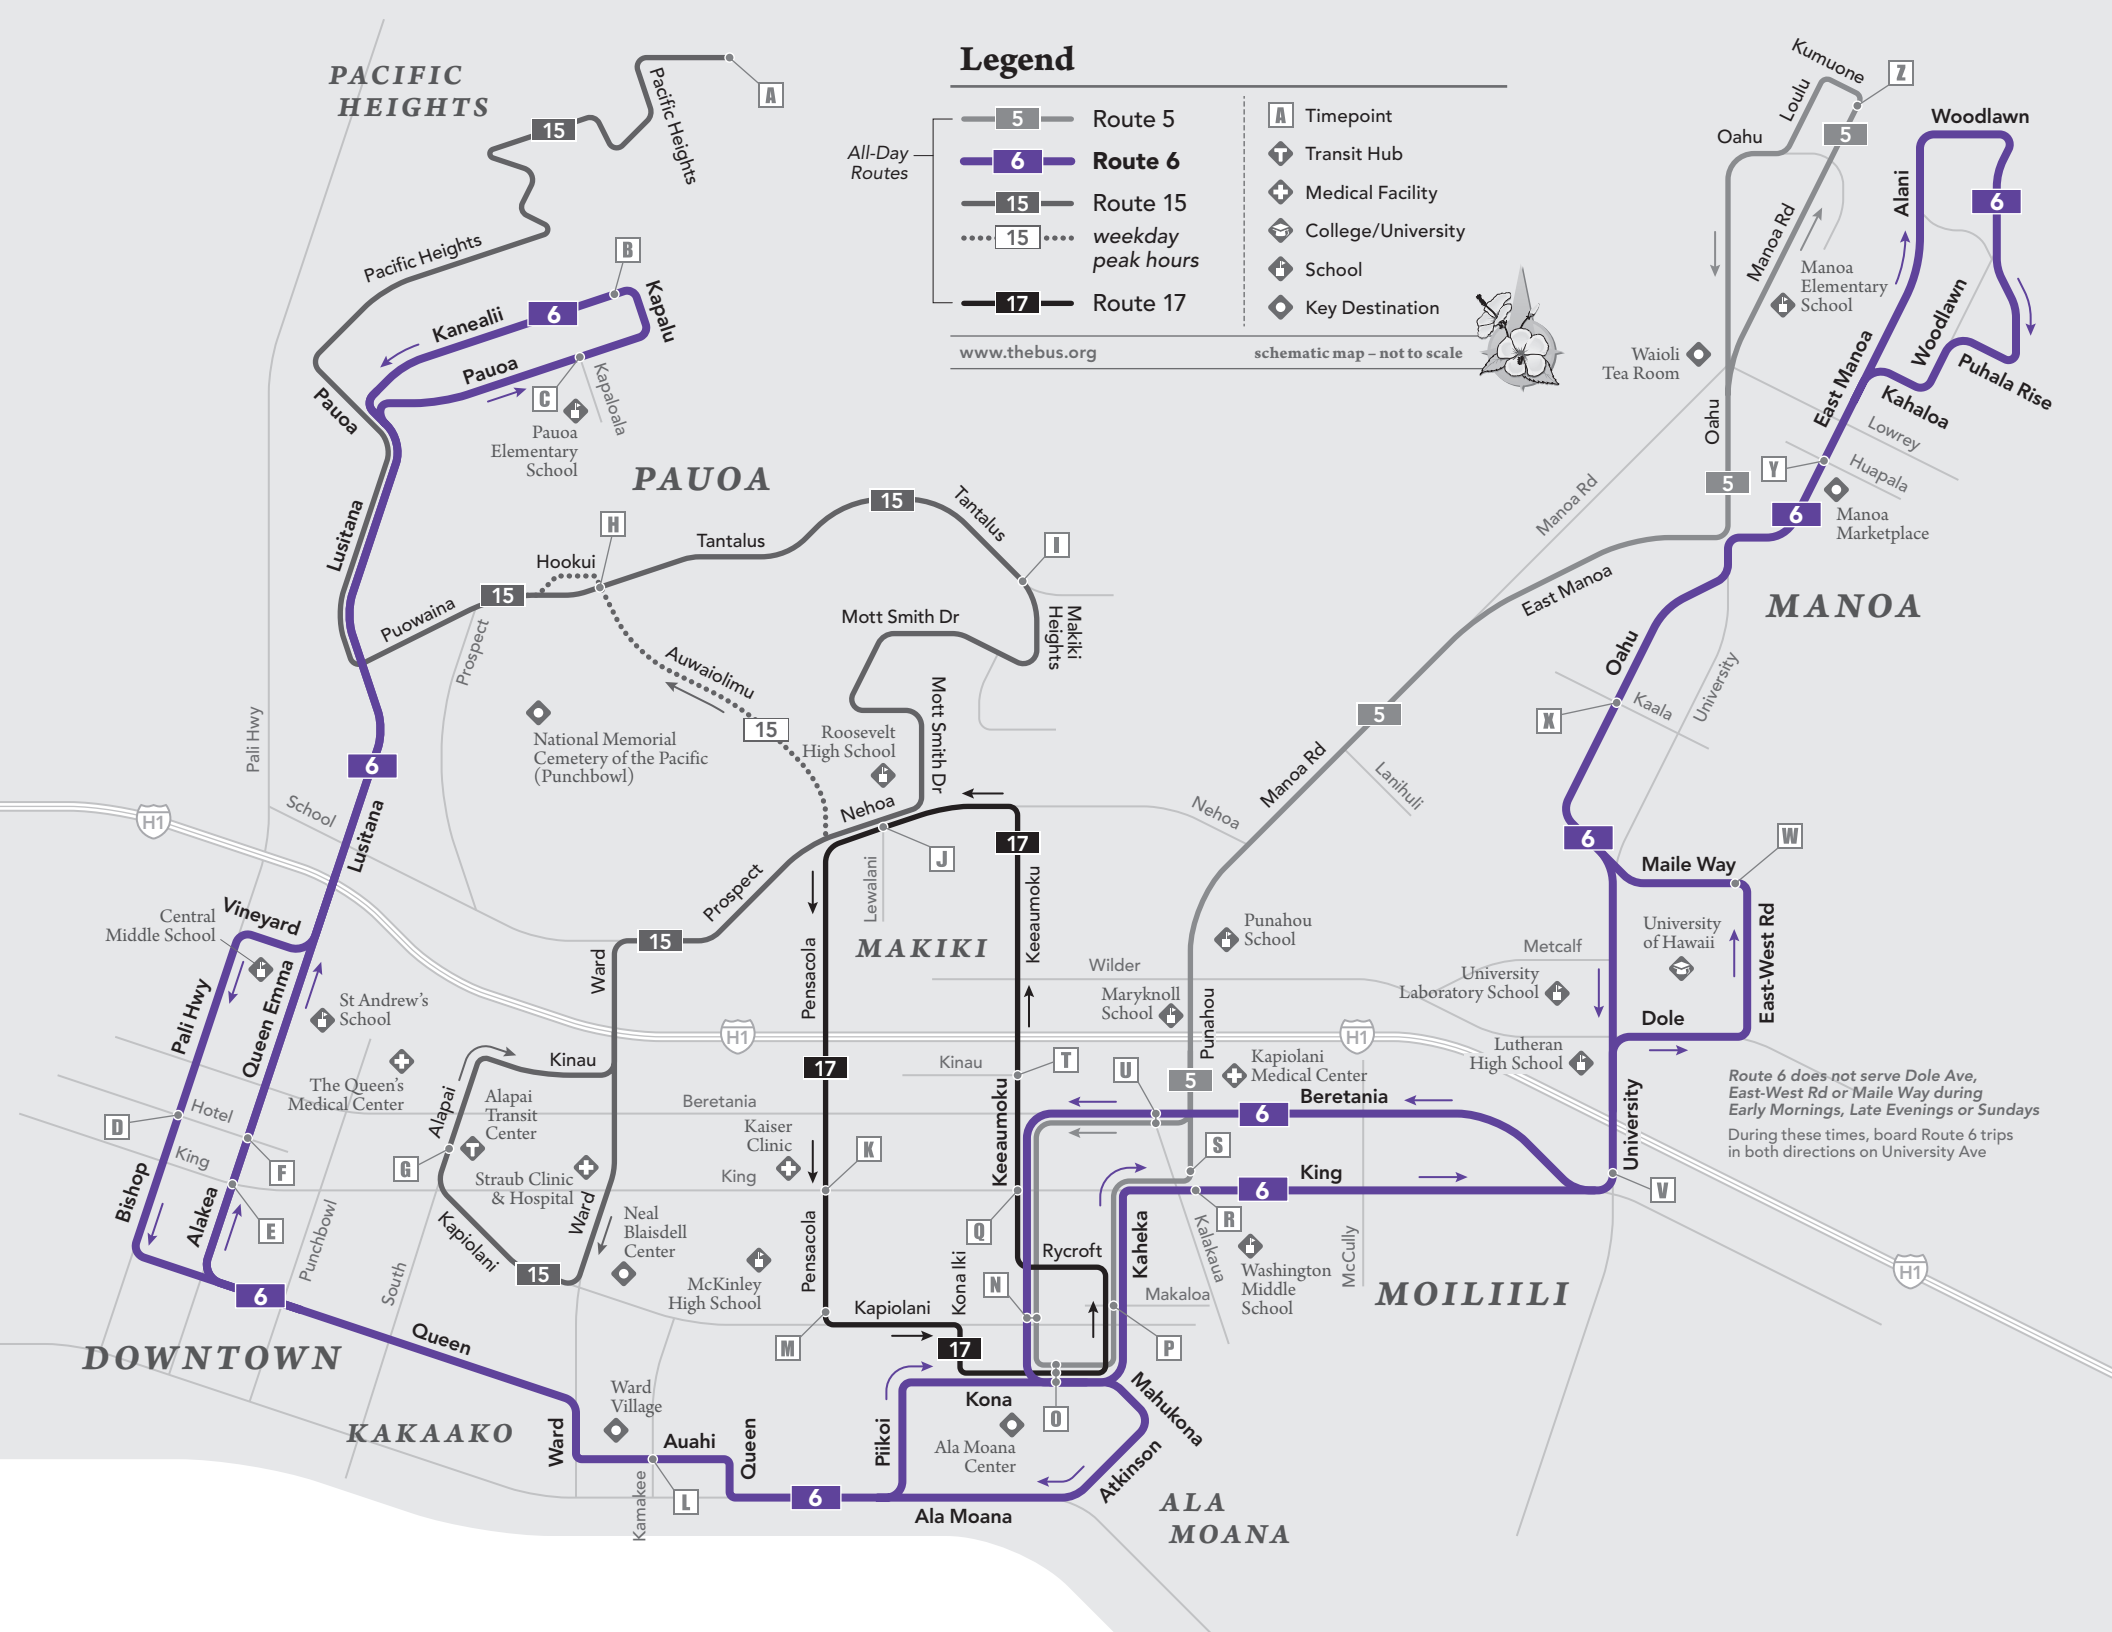

Legend

- All-Day Routes**
- 5 Route 5
 - 6 **Route 6**
 - 15 Route 15
 - 15 weekday peak hours
 - 17 Route 17

- A Timepoint
- T Transit Hub
- + Medical Facility
- U College/University
- S School
- D Key Destination

www.thebus.org

schematic map - not to scale

Route 6 does not serve Dole Ave, East-West Rd or Maile Way during Early Mornings, Late Evenings or Sundays. During these times, board Route 6 trips in both directions on University Ave