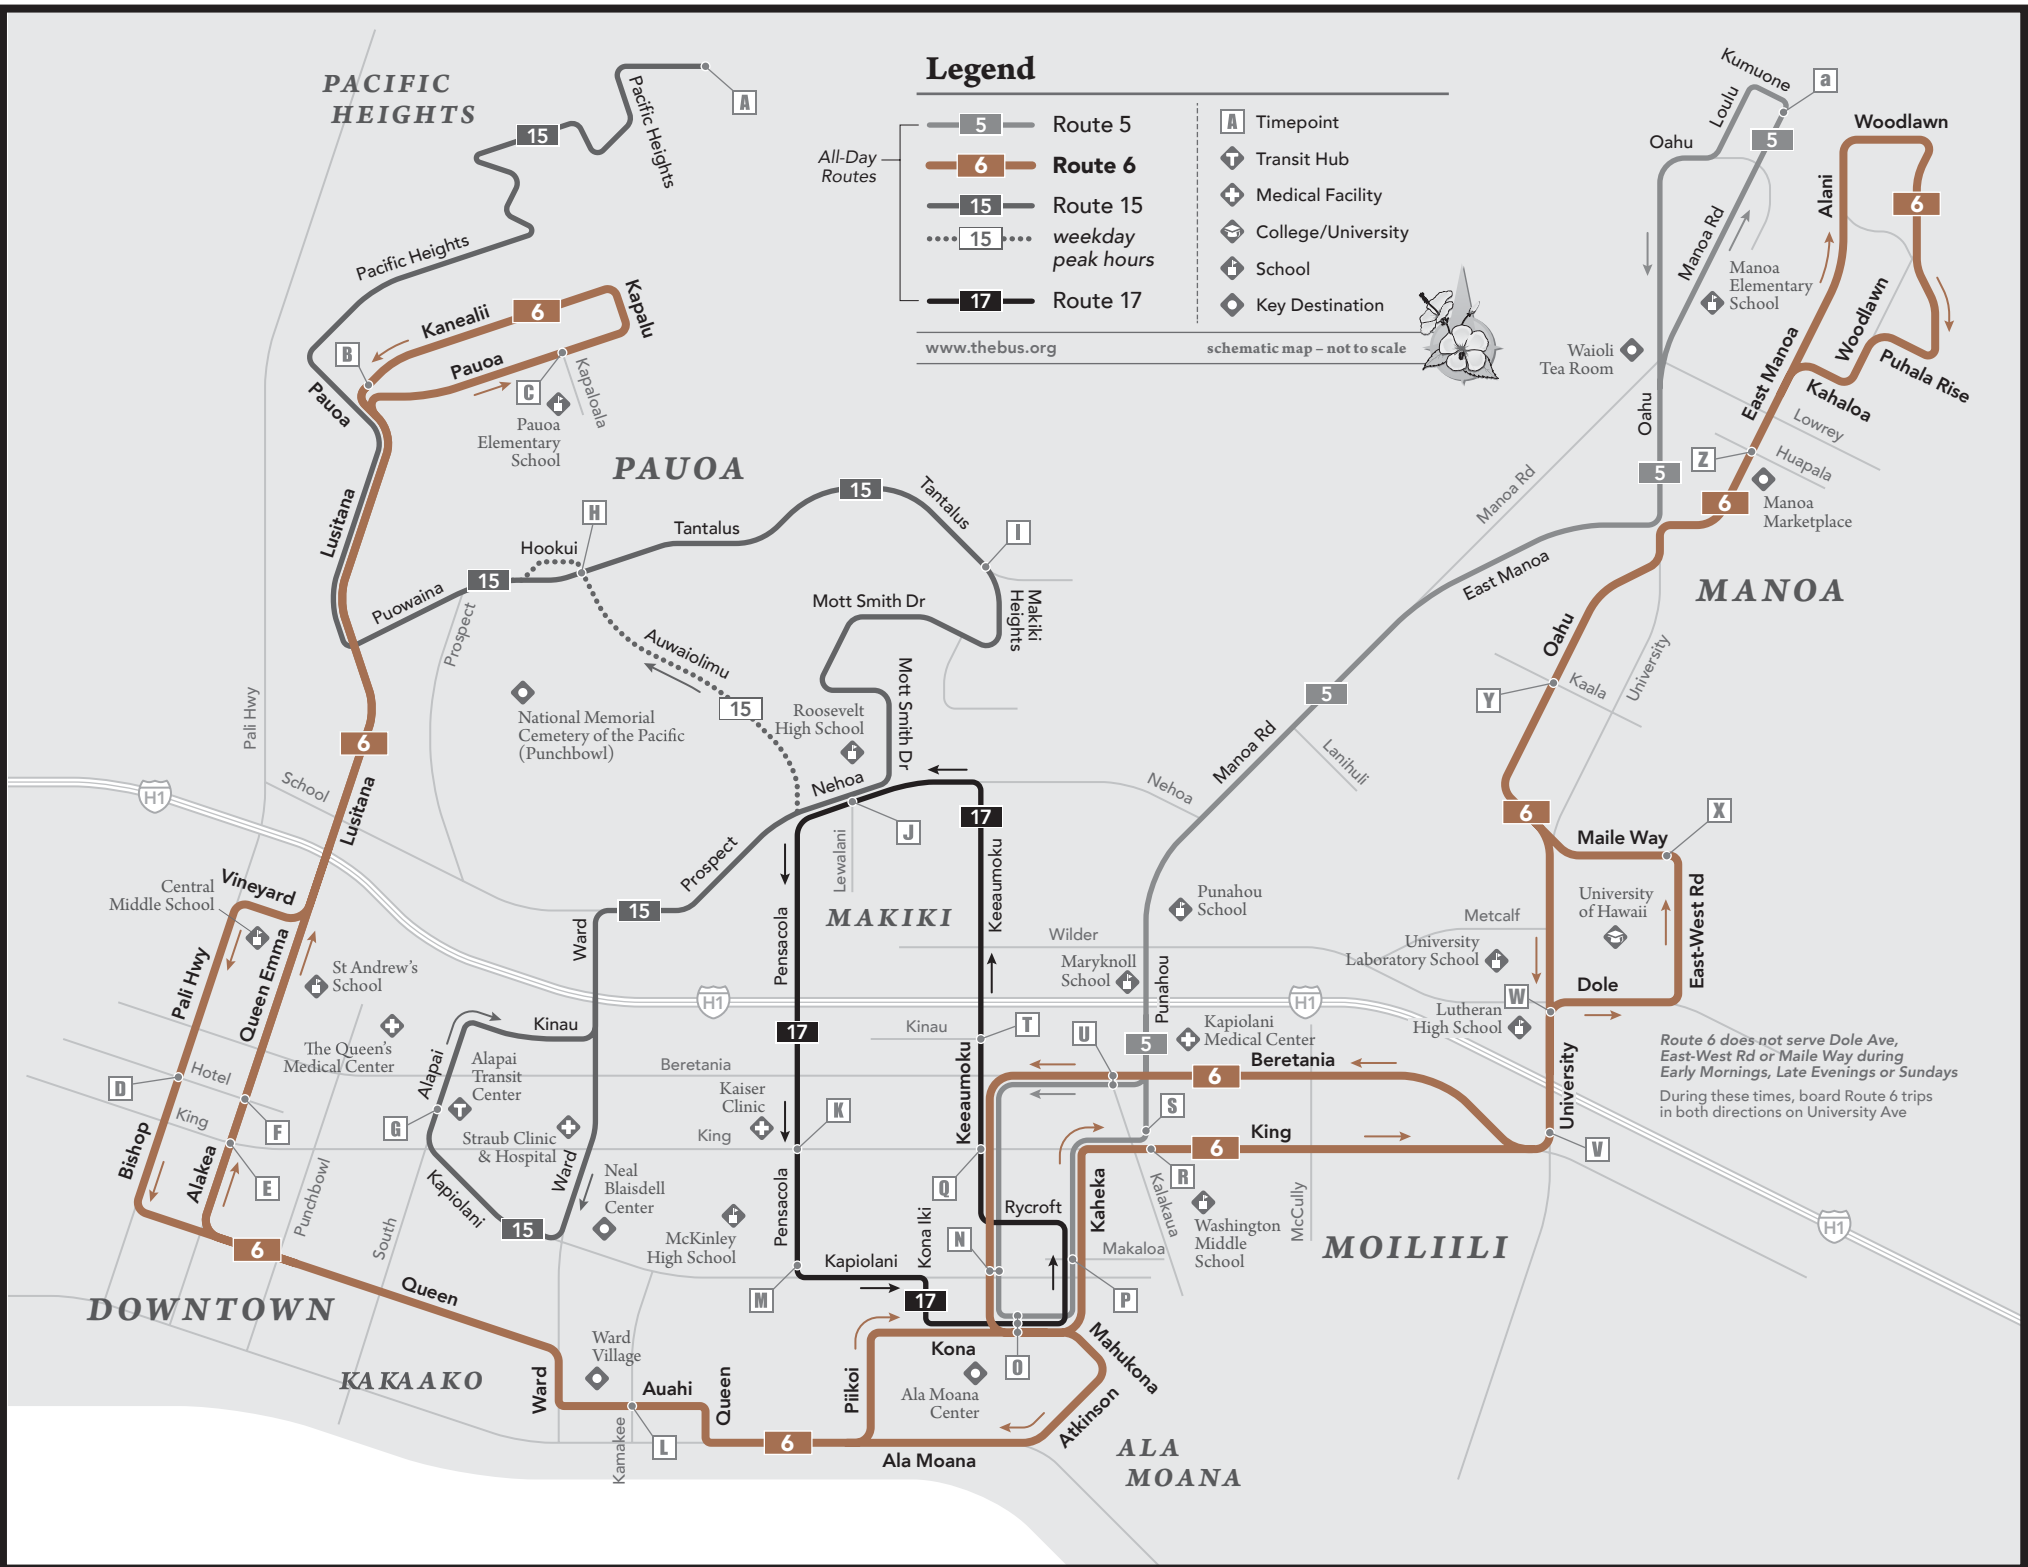

Legend

- All-Day Routes**
- 5 Route 5
 - 6 **Route 6**
 - 15 Route 15
 - 15 *weekday peak hours*
 - 17 Route 17
- A Timepoint
 - + Transit Hub
 - + Medical Facility
 - + College/University
 - + School
 - + Key Destination

www.thebus.org

schematic map - not to scale

Route 6 does not serve Dole Ave, East-West Rd or Maile Way during Early Mornings, Late Evenings or Sundays. During these times, board Route 6 trips in both directions on University Ave