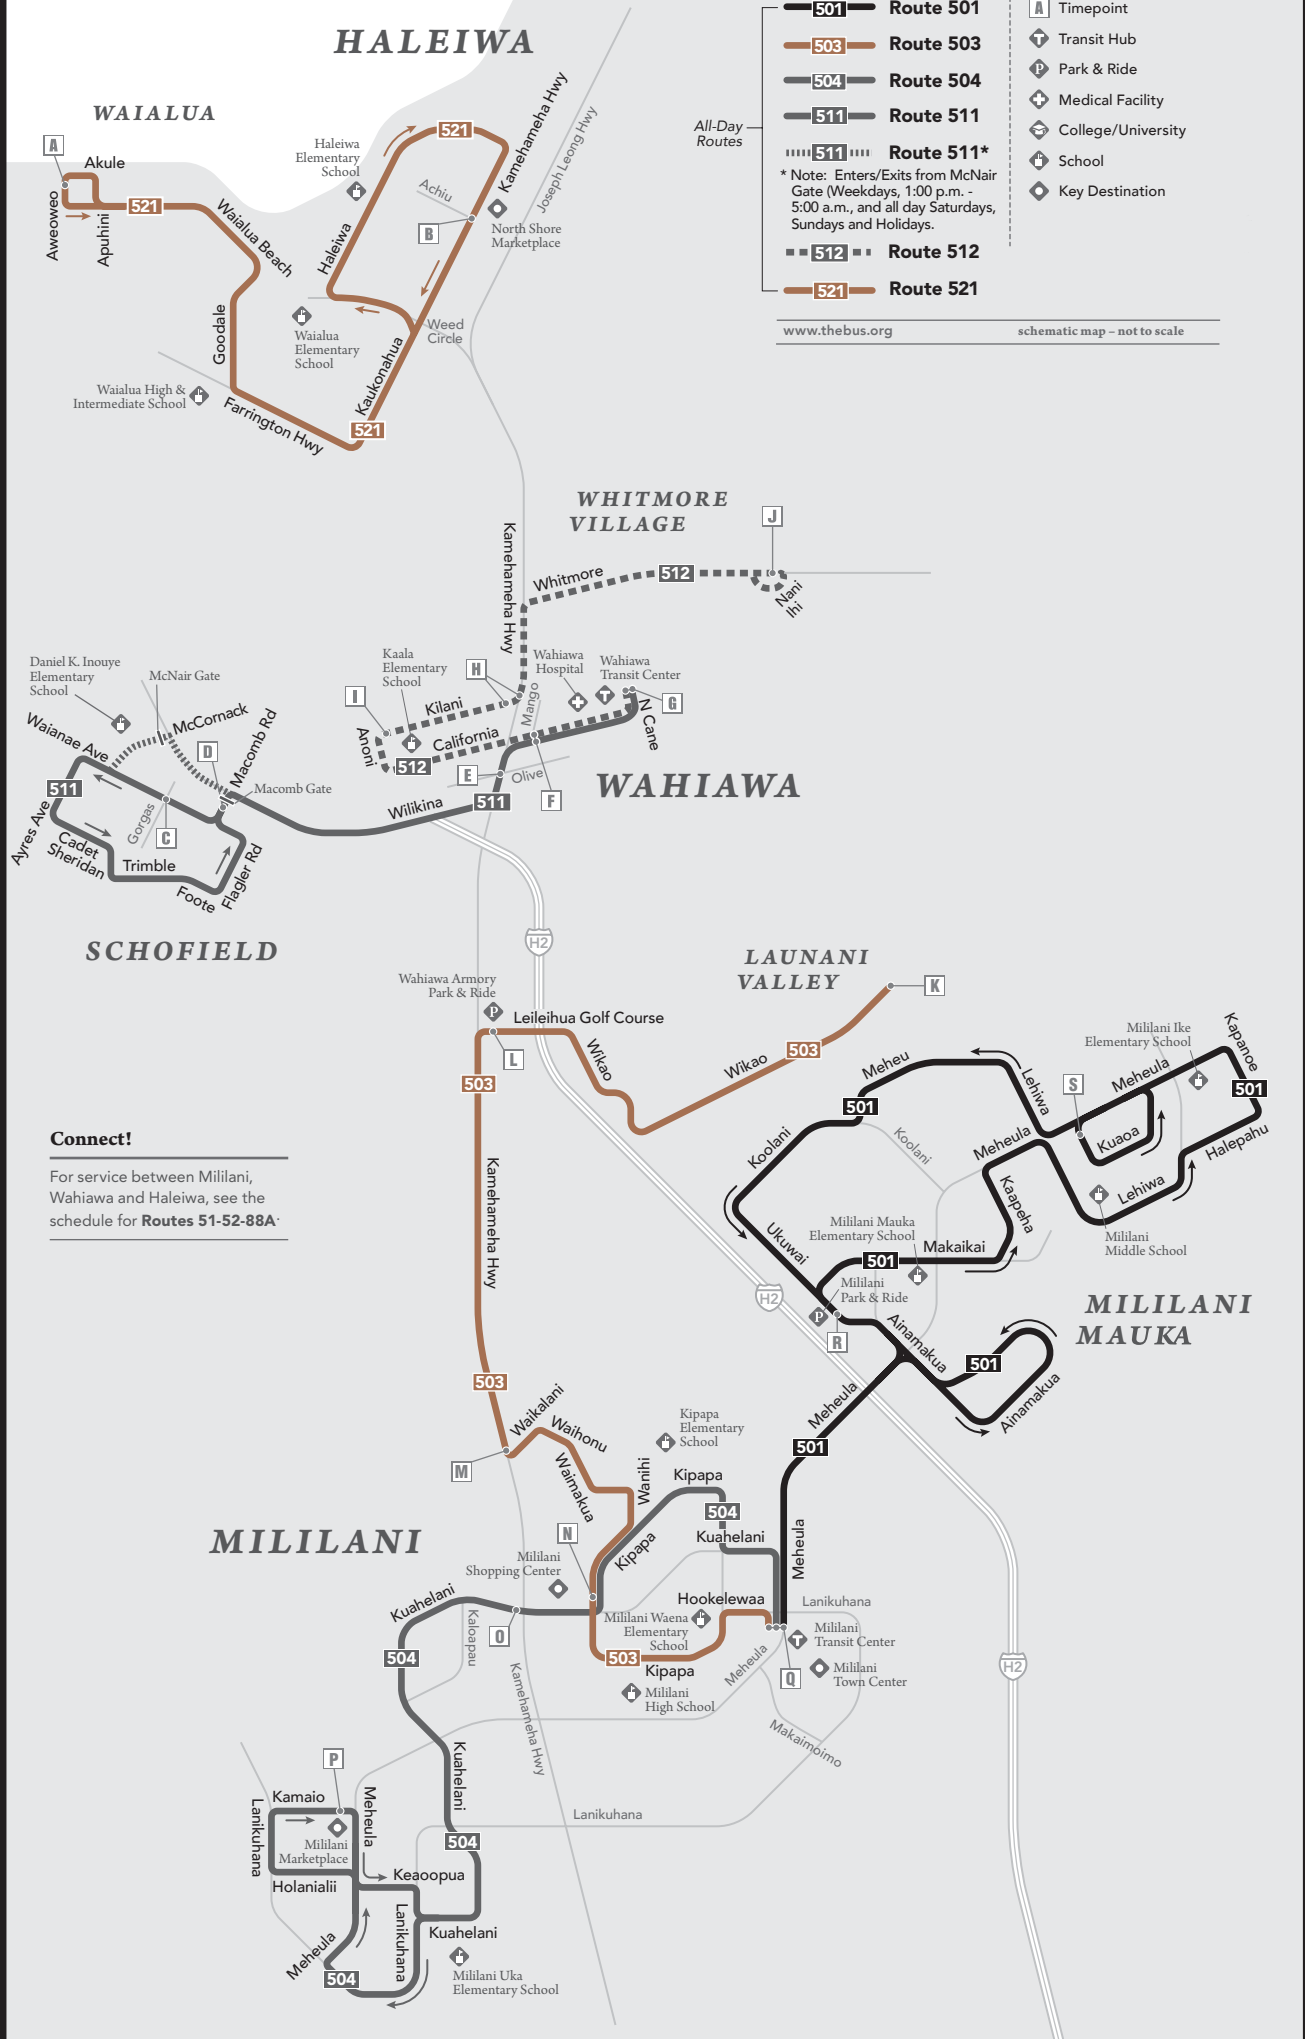

Legend

- **Route 501**
- **Route 503**
- **Route 504**
- **Route 511**
- **Route 511***
- **Route 512**
- **Route 521**

- Timepoint
- Transit Hub
- Park & Ride
- Medical Facility
- College/University
- School
- Key Destination

www.thebus.org   schematic map – not to scale

HALEIWA

WAIALUA

WHITMORE VILLAGE

WAHIAWA

SCHOFIELD

LAUNANI VALLEY

MILILANI

MILILANI MAUKA

Connect!

For service between Mililani, Wahiawa and Haleiwa, see the schedule for **Routes 51-52-88A**.