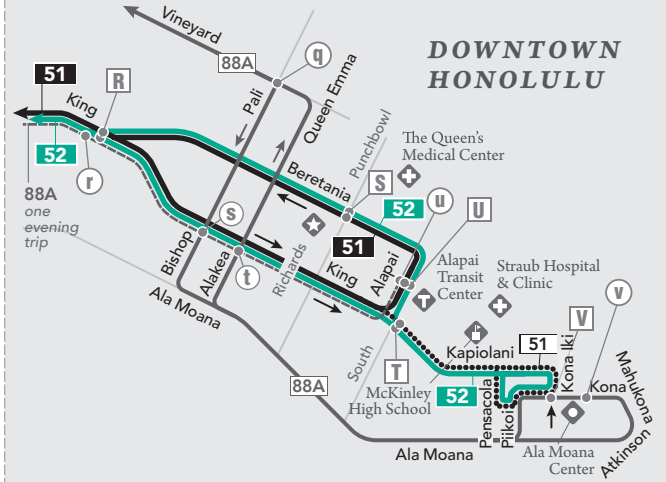

DOWNTOWN HONOLULU

Legend

- All-Day Routes**
 - 52 **Route 52**
 - 51 **Route 51**
 - 51 **selected trips**
 - 88A **Route 88A**
- Peak Hour Route**
 - 51* *Buses serving Route 88A also travel parts of Routes 51, 52 & 60. See schedule for details.*
 - 52*
 - 60*

- A **a** Timepoint
- T Transit Hub
- P Park & Ride
- + Medical Facility
- U College/University
- S School
- D Key Destination
- + State Capitol

schematic map - not to scale

52 via H-1 Freeway
 51 via Nimitz Hwy
 88A (lower level)

HONOLULU

see inset for detail