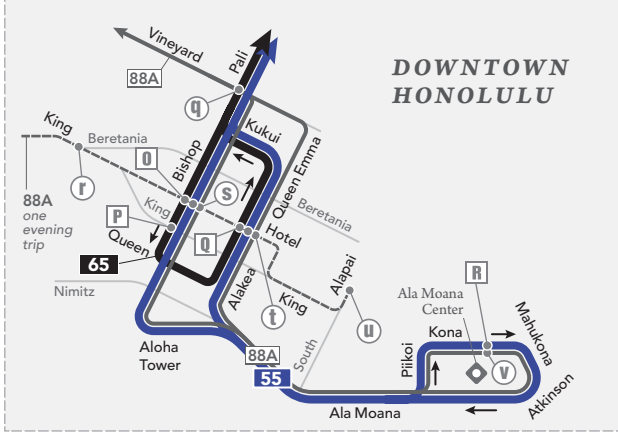

Legend

- 55 Route 55
- 65 Route 65
- 88A Route 88A
- 51* Buses serving Route 88A also travel parts of Routes 51, 52 & 55. See schedule for details.
- 52*
- 55*

- a A Timepoint
- T Transit Hub
- M Medical Facility
- C College/University
- S School
- D Key Destination

www.thebus.org

schematic map - not to scale

HONOLULU
see inset for detail

Ala Moana Center