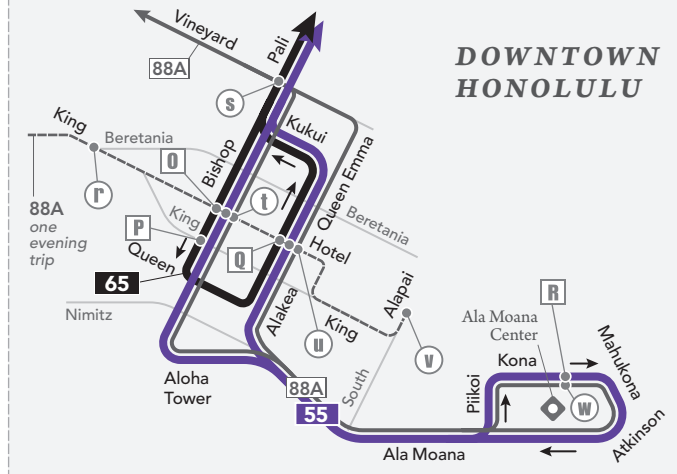

**DOWNTOWN HONOLULU**

**Legend**

- All-Day Routes**
  - 55 **Route 55**
  - 65 **Route 65**
  - 88A **Route 88A**
- Peak Hour Route**
  - 52\* Buses serving Route 88A also travel parts of Routes 52, 55 & 62. See schedule for details.
  - 55\*
  - 62\*
- Timepoint** a A
- Transit Hub** T
- Medical Facility** +
- College/University** U
- School** S
- Key Destination** D

Honolulu International Airport

**HONOLULU**  
see inset for detail

Ala Moana Center