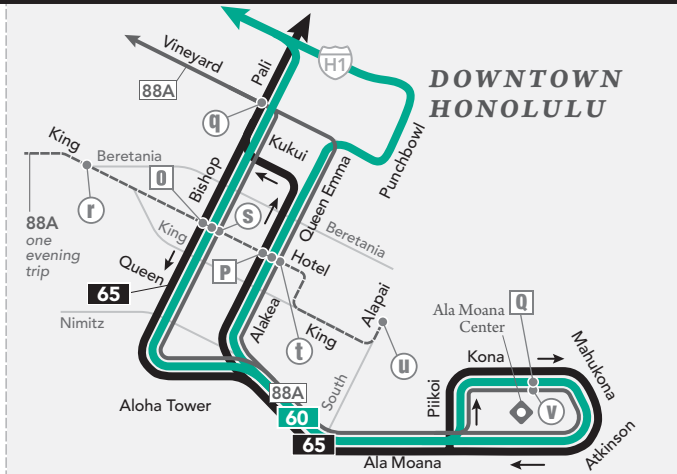

**Legend**

- **60** **Route 60**
- **65** **Route 65**
- 88A **Route 88A**
- 51\* Buses serving Route 88A also travel parts of Routes 51, 52 & 60. See schedule for details.
- 52\*
- 60\*

- A Timepoint
- T Transit Hub
- M Medical Facility
- U College/University
- S School
- D Key Destination

www.thebus.org

schematic map - not to scale

**HONOLULU**  
see inset for detail

- **60**
- **65**
- 88A
- D Ala Moana Center