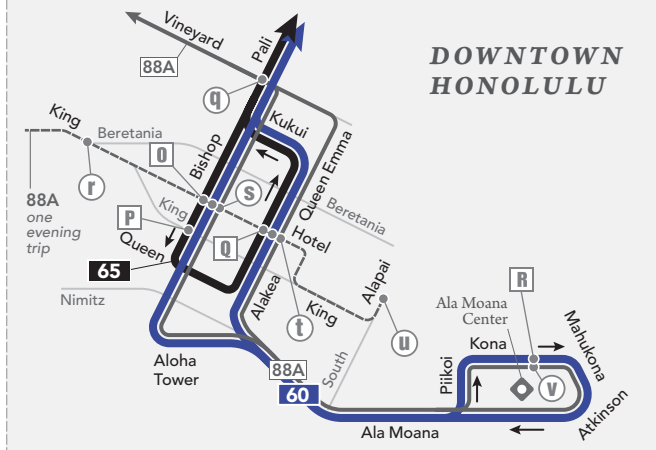

Legend

- 60 **Route 60**
- 65 **Route 65**
- 88A **Route 88A**
- 51* Buses serving Route 88A also travel parts of Routes 51, 52 & 60. See schedule for details.
- 52*
- 60*

- A Timepoint
- T Transit Hub
- M Medical Facility
- U College/University
- S School
- D Key Destination

www.thebus.org

schematic map - not to scale

DOWNTOWN HONOLULU

HONOLULU
see inset for detail

D Ala Moana Center