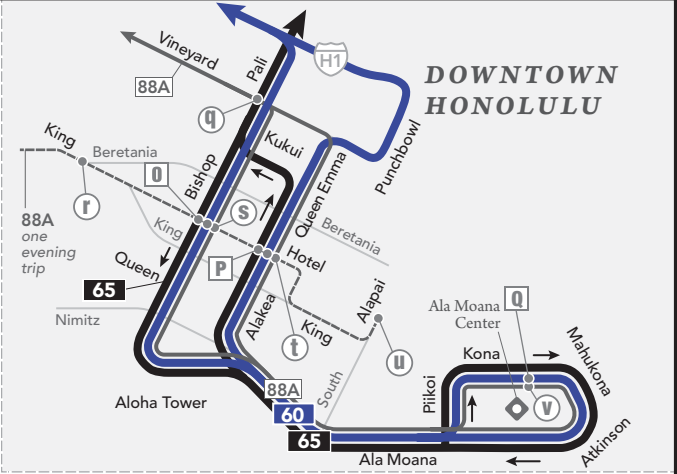

Legend

- All-Day Routes**
 - 60 Route 60
 - 65 Route 65
- Peak Hour Route**
 - 88A Route 88A
- Other Routes**
 - 51* Buses serving Route 88A also travel parts of Routes 51, 52 & 60.
 - 52* See schedule for details.
 - 60* See schedule for details.

- a A Timepoint
- T Transit Hub
- + Medical Facility
- U College/University
- S School
- D Key Destination

HONOLULU
see inset for detail

- 60 Route 60
- 65 Route 65
- 88A Route 88A
- D Ala Moana Center