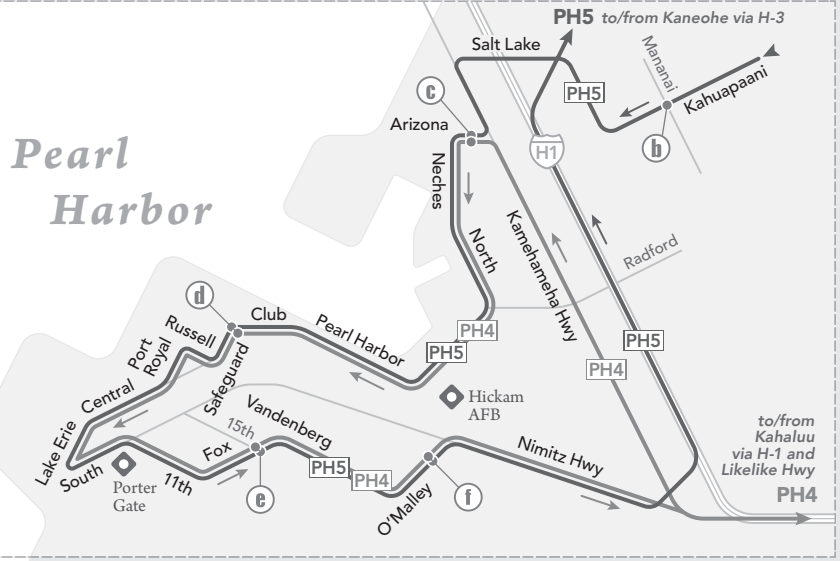

Pearl Harbor

Legend

- Route 85
 - Route 85A
 - Route 88
 - Route 89
 - Route PH4
 - Route PH5
- Peak-Hour Routes

- Timepoint
- Transit Hub
- Medical Facility
- College/University
- School
- Key Destination
- State Capitol

schematic map - not to scale

DOWNTOWN HONOLULU