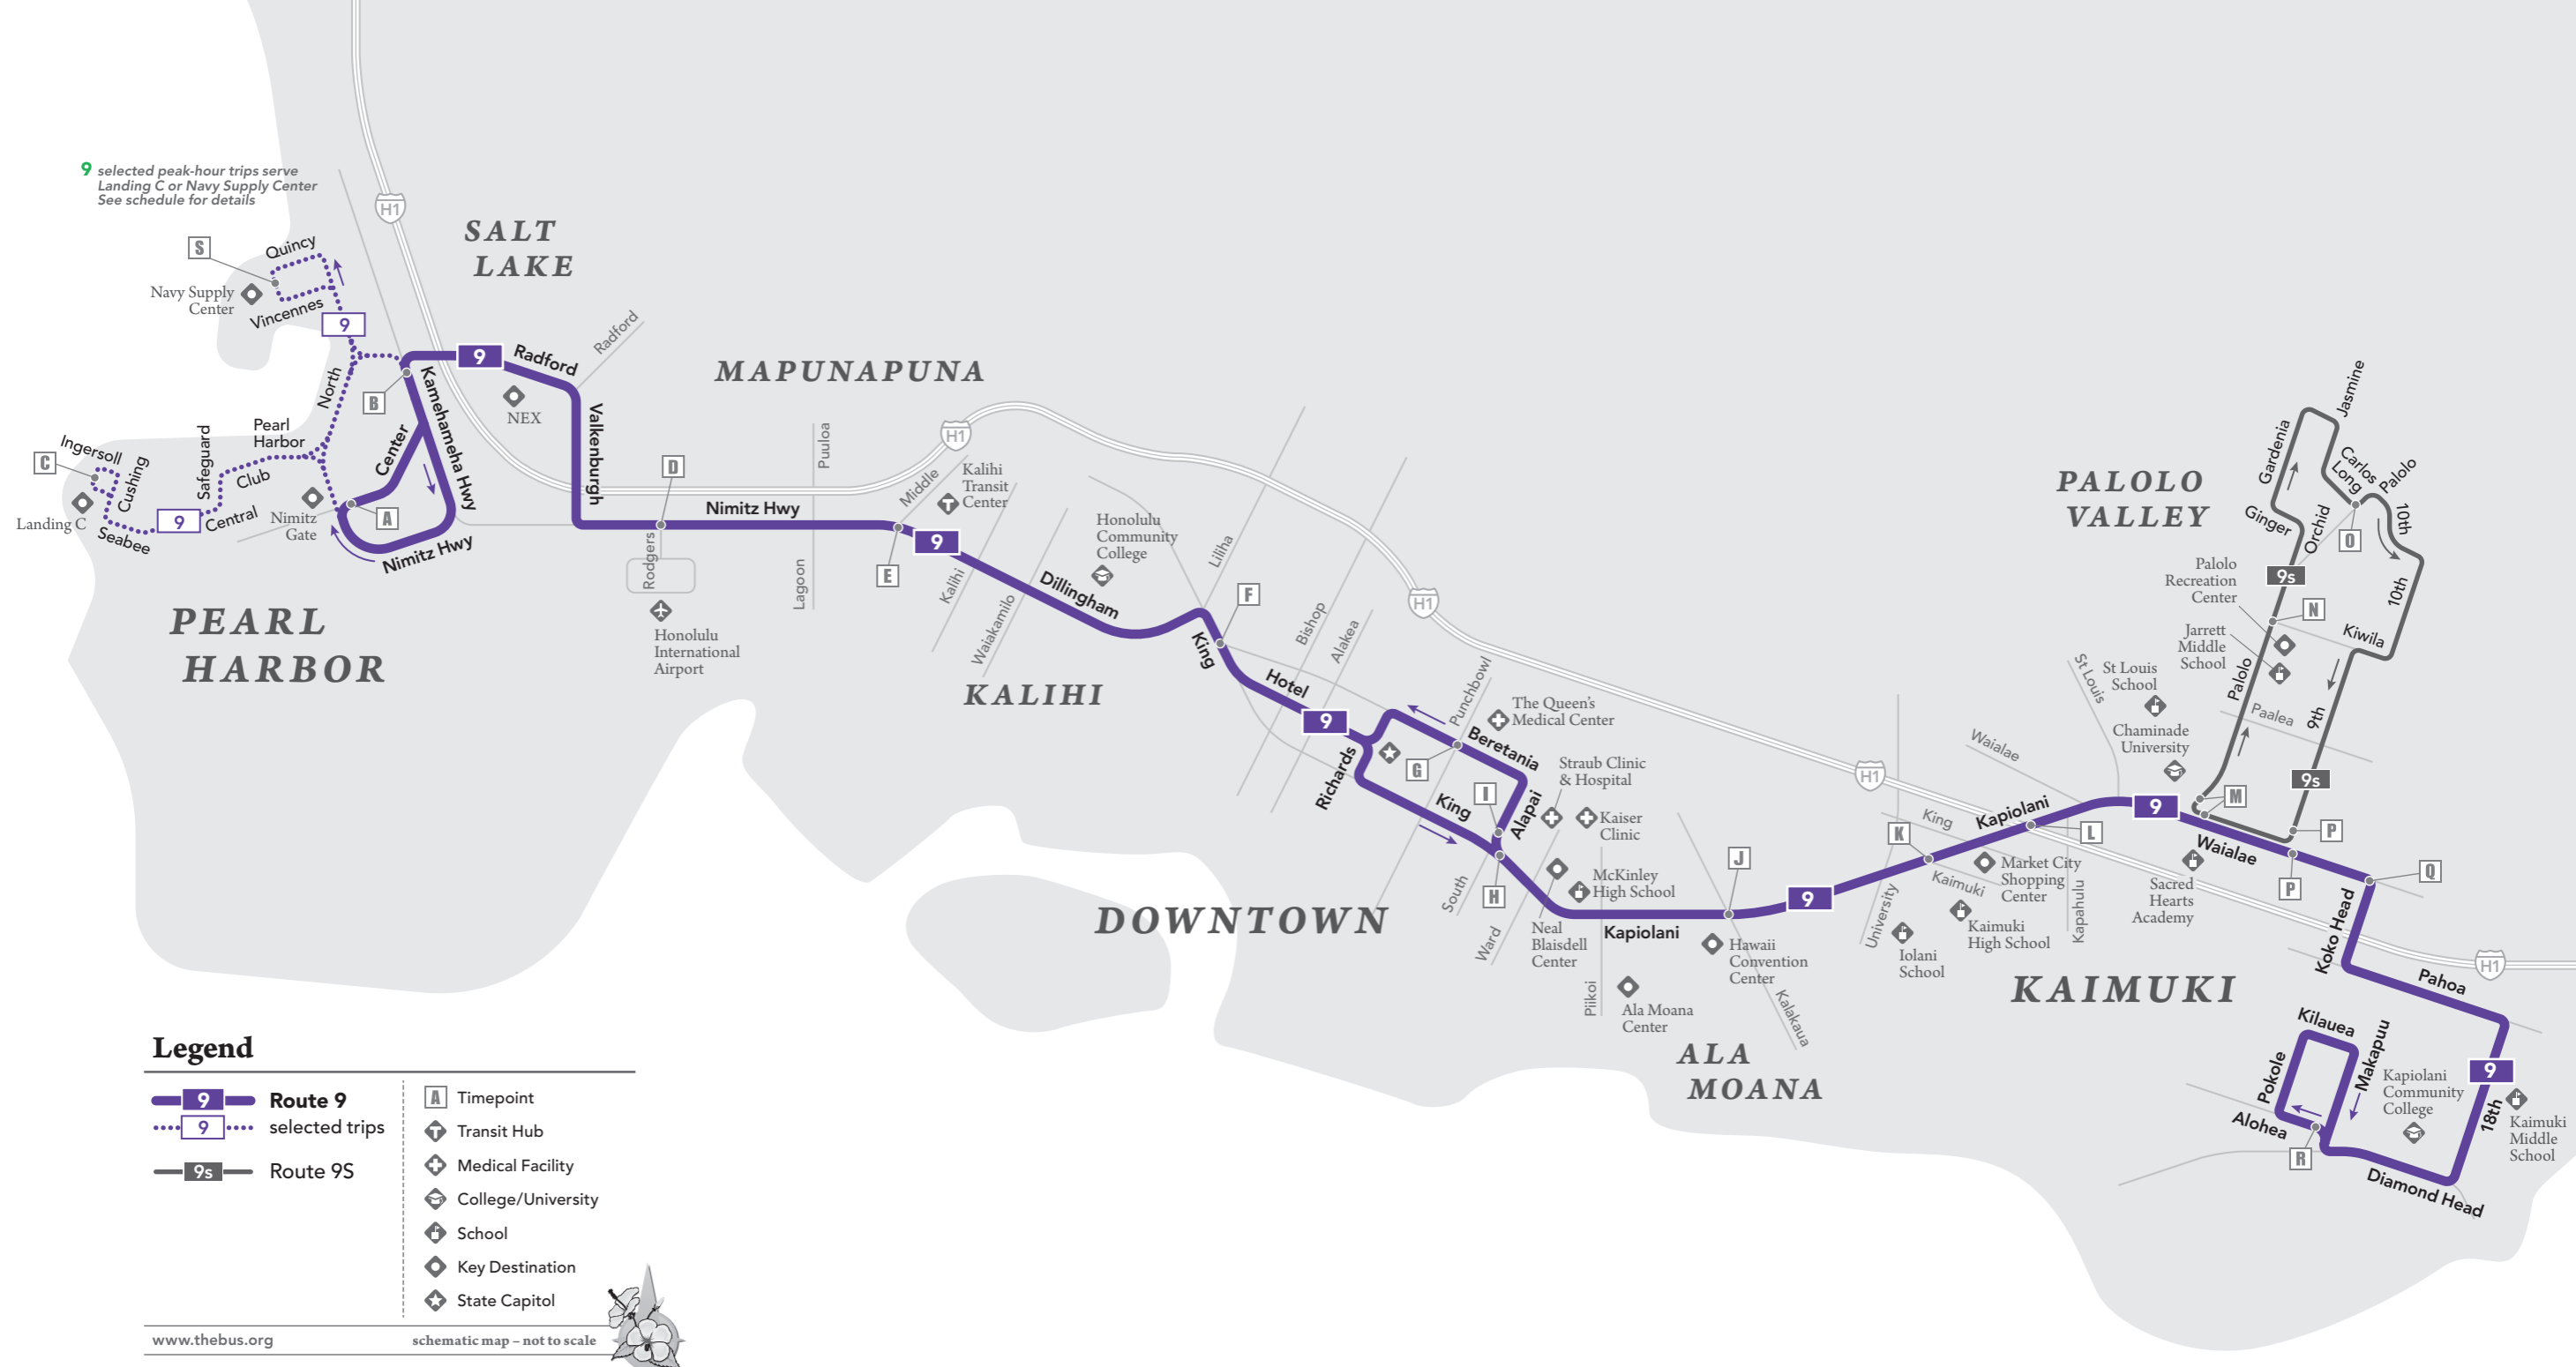

9 selected peak-hour trips serve Landing C or Navy Supply Center See schedule for details

Legend

- Route 9**
- selected trips
- Route 9S**
- Timepoint
- Transit Hub
- Medical Facility
- College/University
- School
- Key Destination
- State Capitol